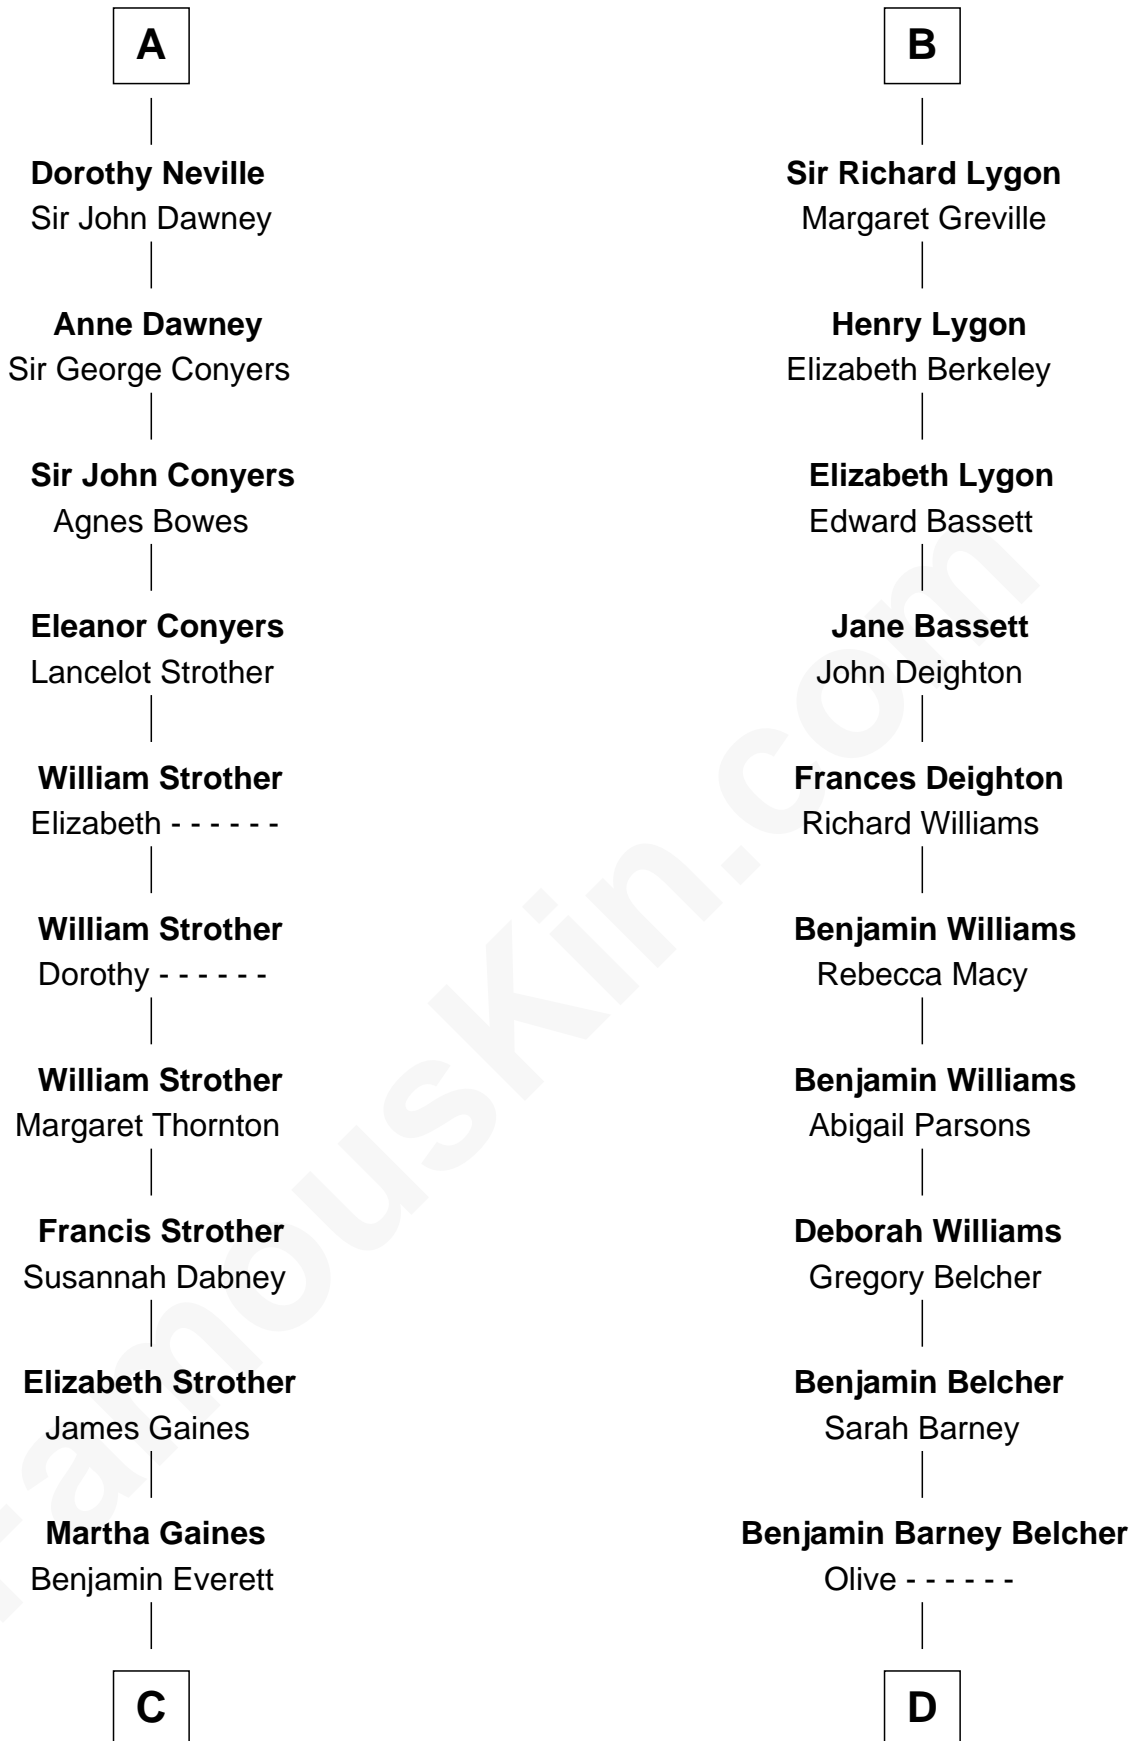

# FamousKin.com Relationship Chart of

**William H. Macy**

*TV and Movie Actor*

19th cousin 2 times removed of

**General Douglas MacArthur**

*U.S. Army - World War II*

**C**

**Dr. George Gaines Everitt**

Mary A. Mayers

**Horace Benjamin Everitt**

Martha Leticia Roberts

**Mary Lois Everitt**

Clement Overstreet

**Lois Elizabeth Overstreet**

William Hall Macy

**William H. Macy**

*TV and Movie Actor*

**D**

**Aurelia Belcher**

Arthur MacArthur

**Gen. Arthur MacArthur**

Mary Pinckney Hardy

**General Douglas MacArthur**

*U.S. Army - World War II*