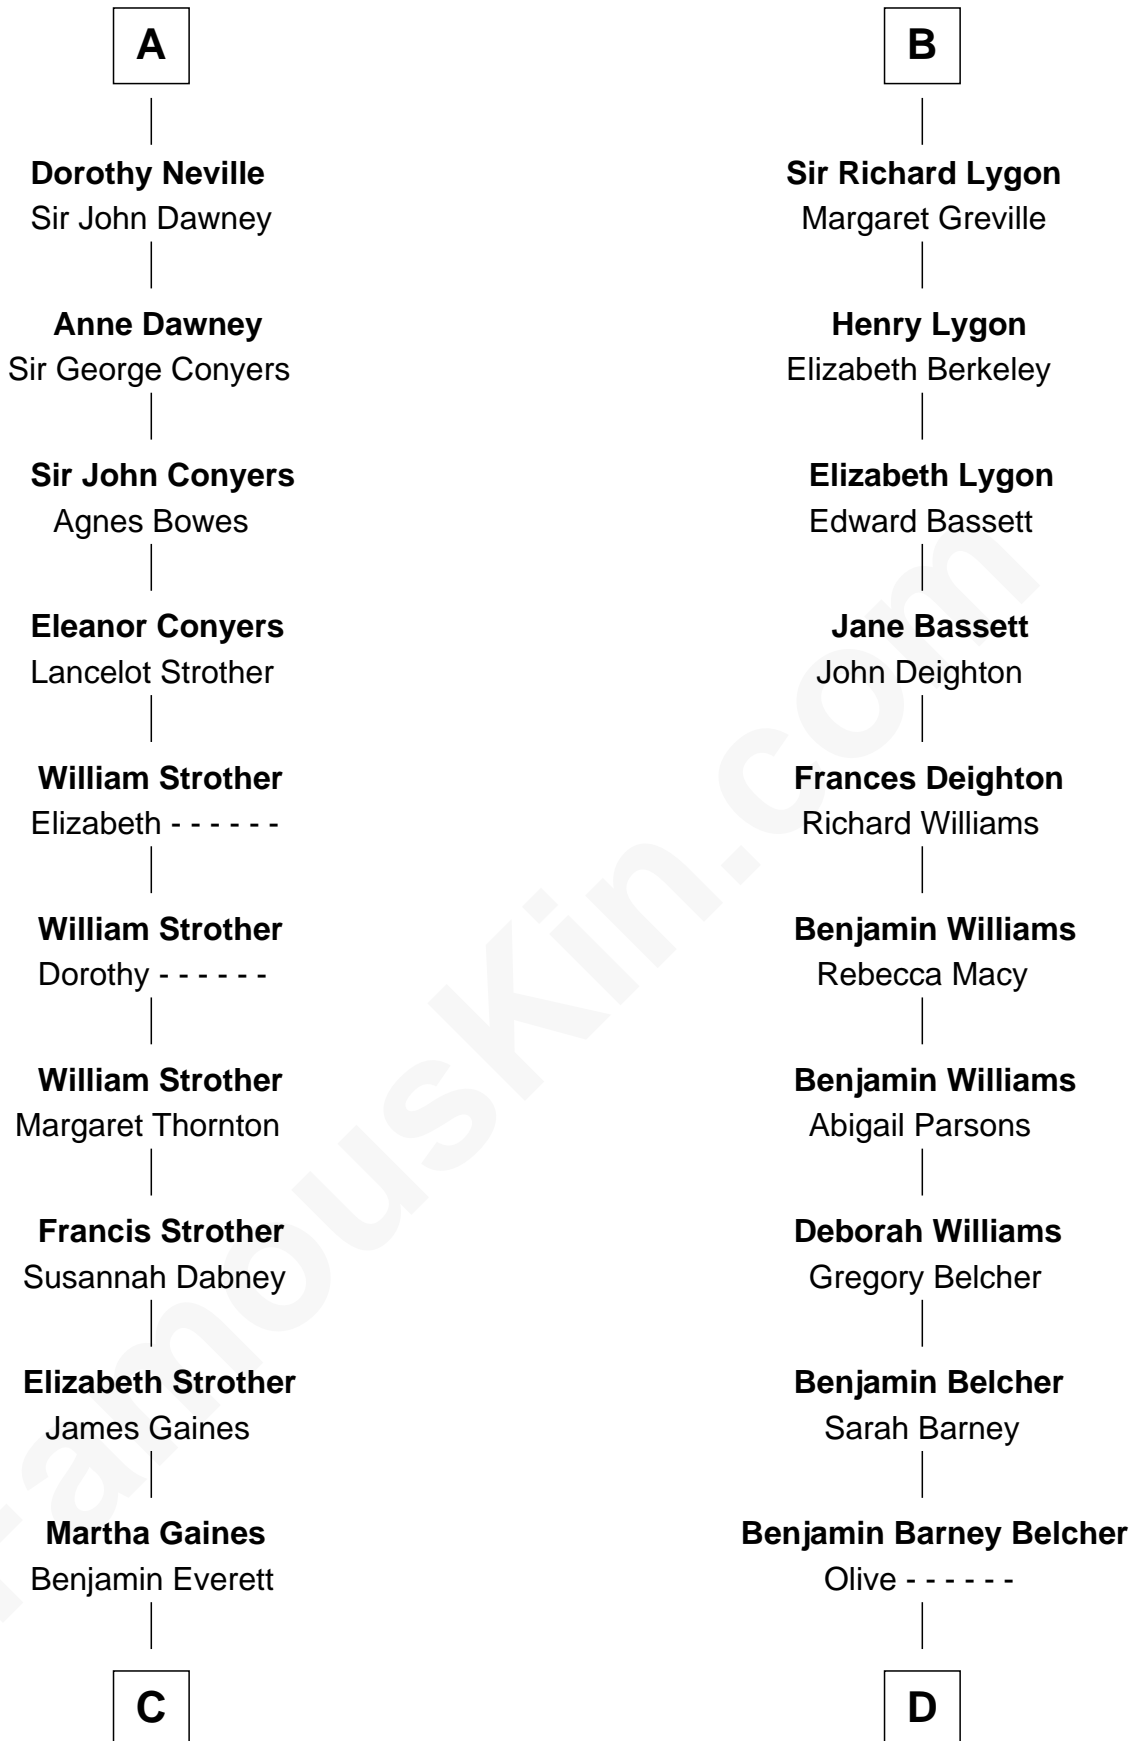

FamousKin.com

Relationship Chart of

William H. Macy

TV and Movie Actor

19th cousin 2 times removed of

General Douglas MacArthur

U.S. Army - World War II

C

Dr. George Gaines Everitt

Mary A. Mayers

Horace Benjamin Everitt

Martha Leticia Roberts

Mary Lois Everitt

Clement Overstreet

Lois Elizabeth Overstreet

William Hall Macy

William H. Macy

TV and Movie Actor

D

Aurelia Belcher

Arthur MacArthur

Gen. Arthur MacArthur

Mary Pinckney Hardy

General Douglas MacArthur