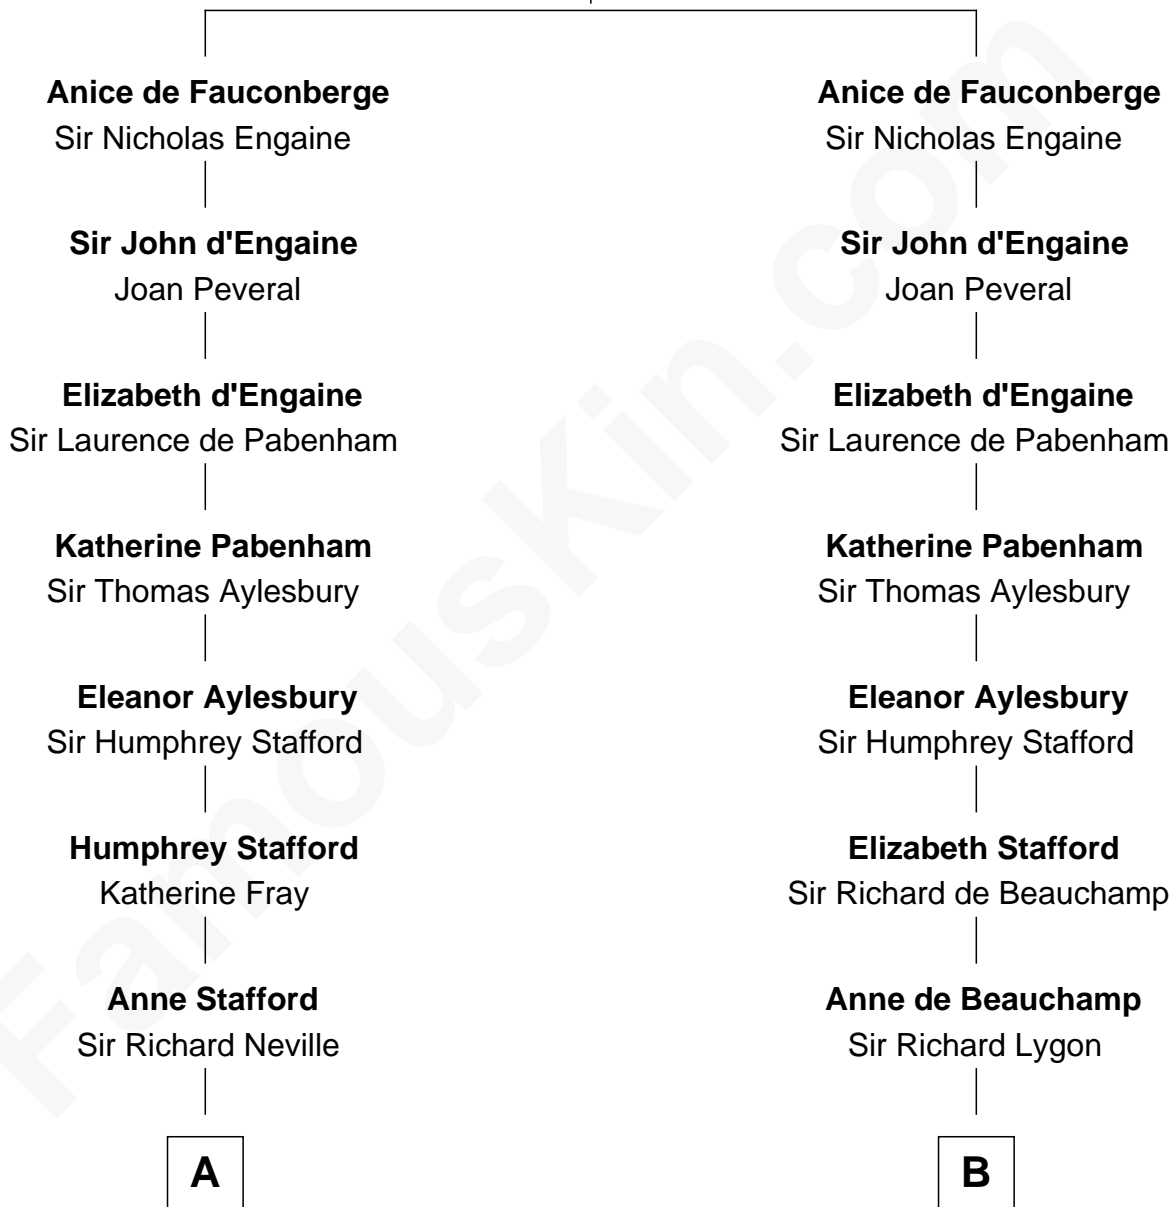

FamousKin.com Relationship Chart of

William H. Macy

TV and Movie Actor

19th cousin 2 times removed of

General Douglas MacArthur

U.S. Army - World War II

Walter de Fauconberge

Agnes de Brus

C

Dr. George Gaines Everitt

Mary A. Mayers

Horace Benjamin Everitt

Martha Leticia Roberts

Mary Lois Everitt

Clement Overstreet

Lois Elizabeth Overstreet