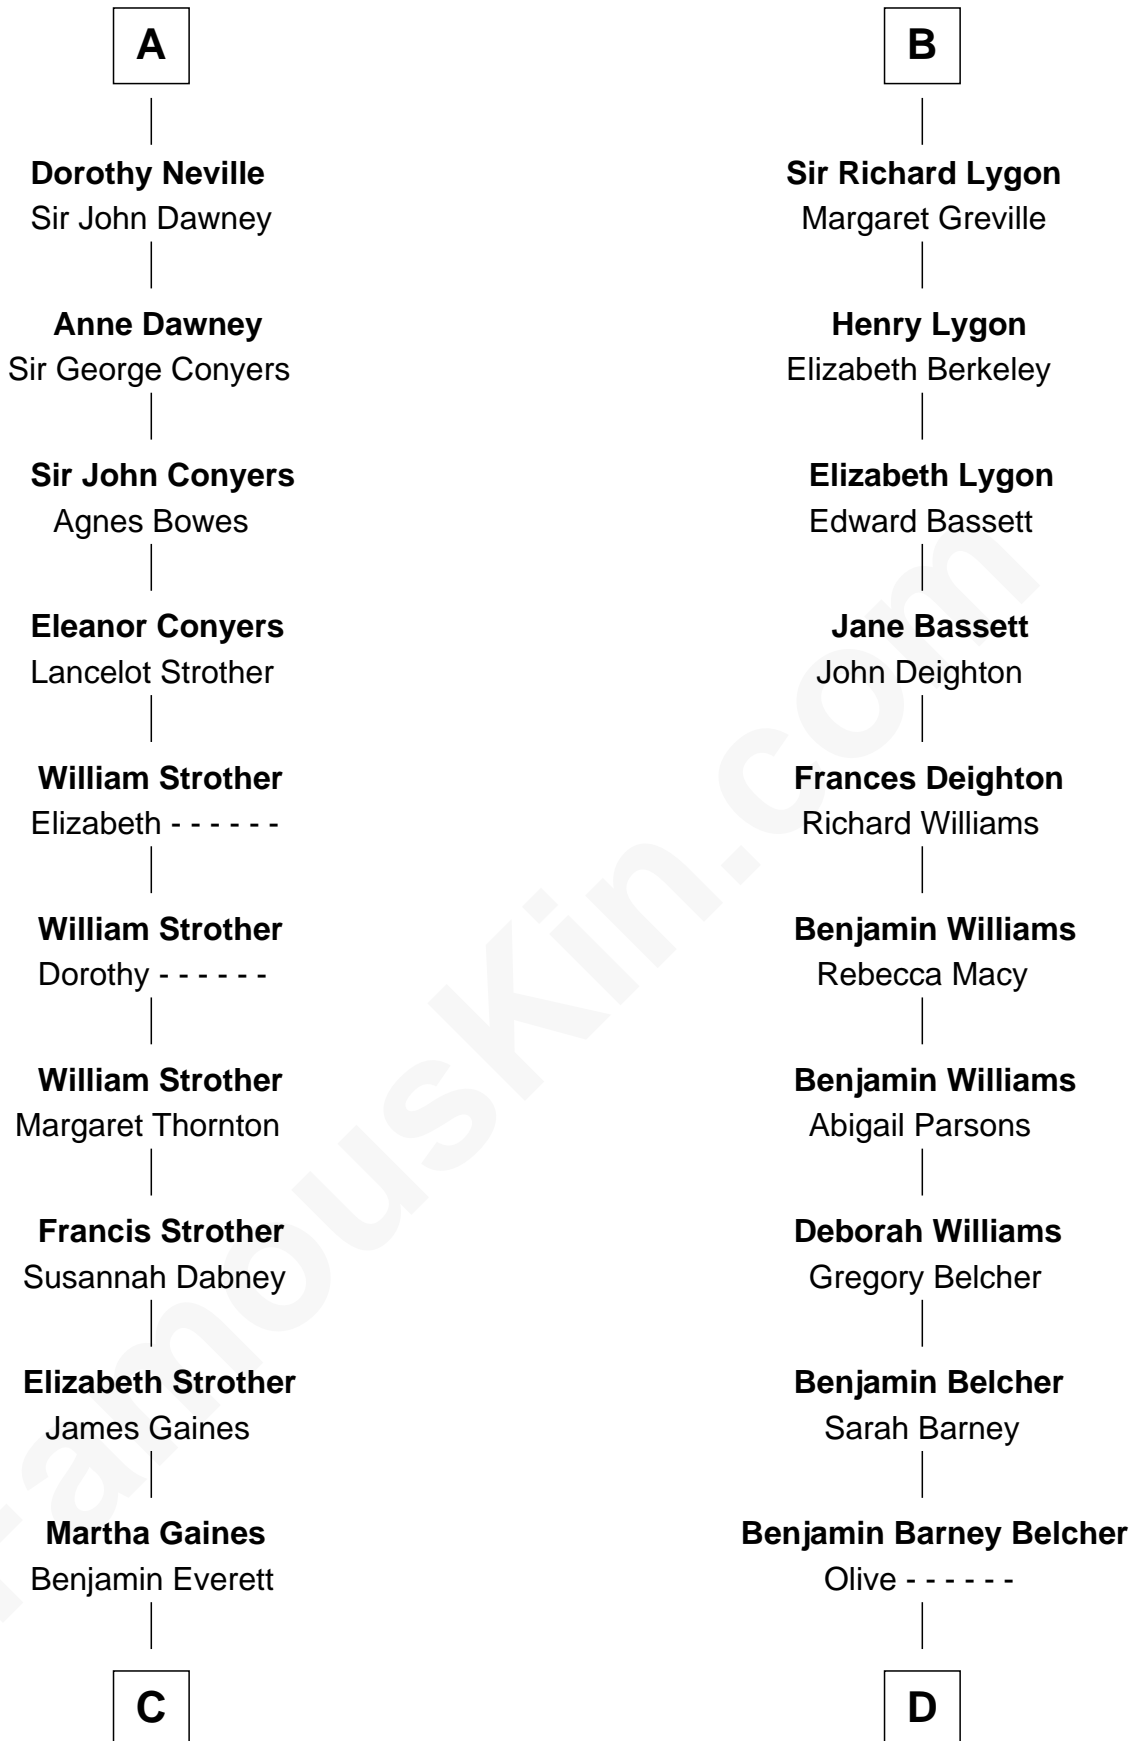

FamousKin.com Relationship Chart of

William H. Macy

TV and Movie Actor

19th cousin 2 times removed of

General Douglas MacArthur

U.S. Army - World War II

Walter de Fauconberge

Agnes de Brus

C

Dr. George Gaines Everitt

Mary A. Mayers

Horace Benjamin Everitt

Martha Leticia Roberts

Mary Lois Everitt

Clement Overstreet

Lois Elizabeth Overstreet

William Hall Macy

William H. Macy

TV and Movie Actor

D

Aurelia Belcher

Arthur MacArthur

Gen. Arthur MacArthur

Mary Pinckney Hardy