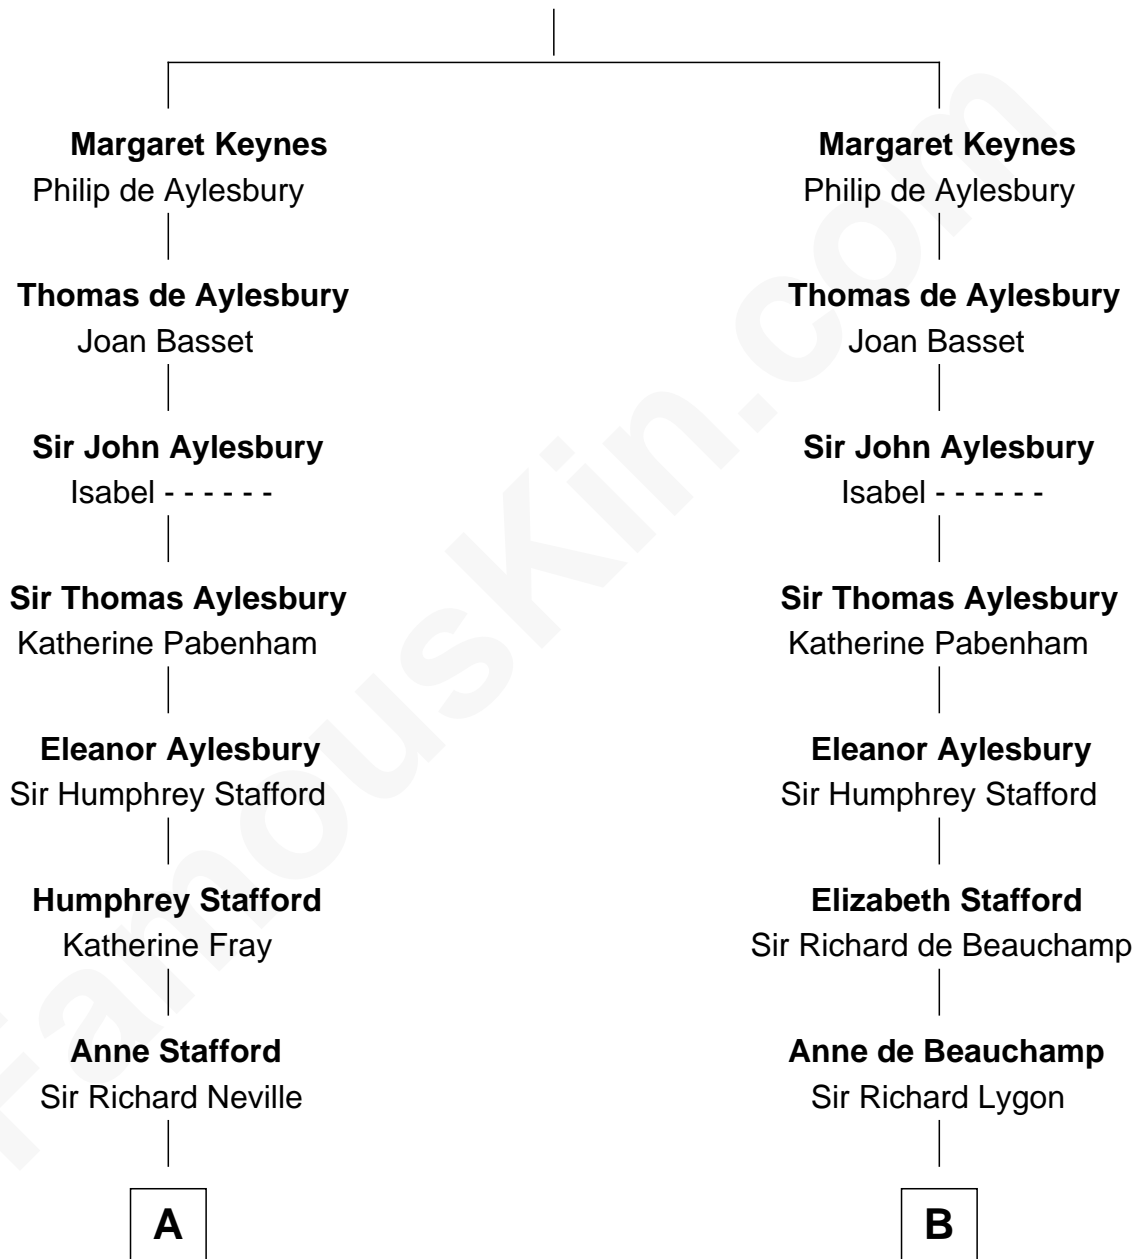

FamousKin.com Relationship Chart of

William H. Macy

TV and Movie Actor

19th cousin 2 times removed of

General Douglas MacArthur

U.S. Army - World War II

Robert de Keynes

C

Dr. George Gaines Everitt

Mary A. Mayers

Horace Benjamin Everitt

Martha Leticia Roberts

Mary Lois Everitt

Clement Overstreet

Lois Elizabeth Overstreet

William Hall Macy

William H. Macy

TV and Movie Actor

D

Aurelia Belcher

Arthur MacArthur

Gen. Arthur MacArthur

Mary Pinckney Hardy

General Douglas MacArthur