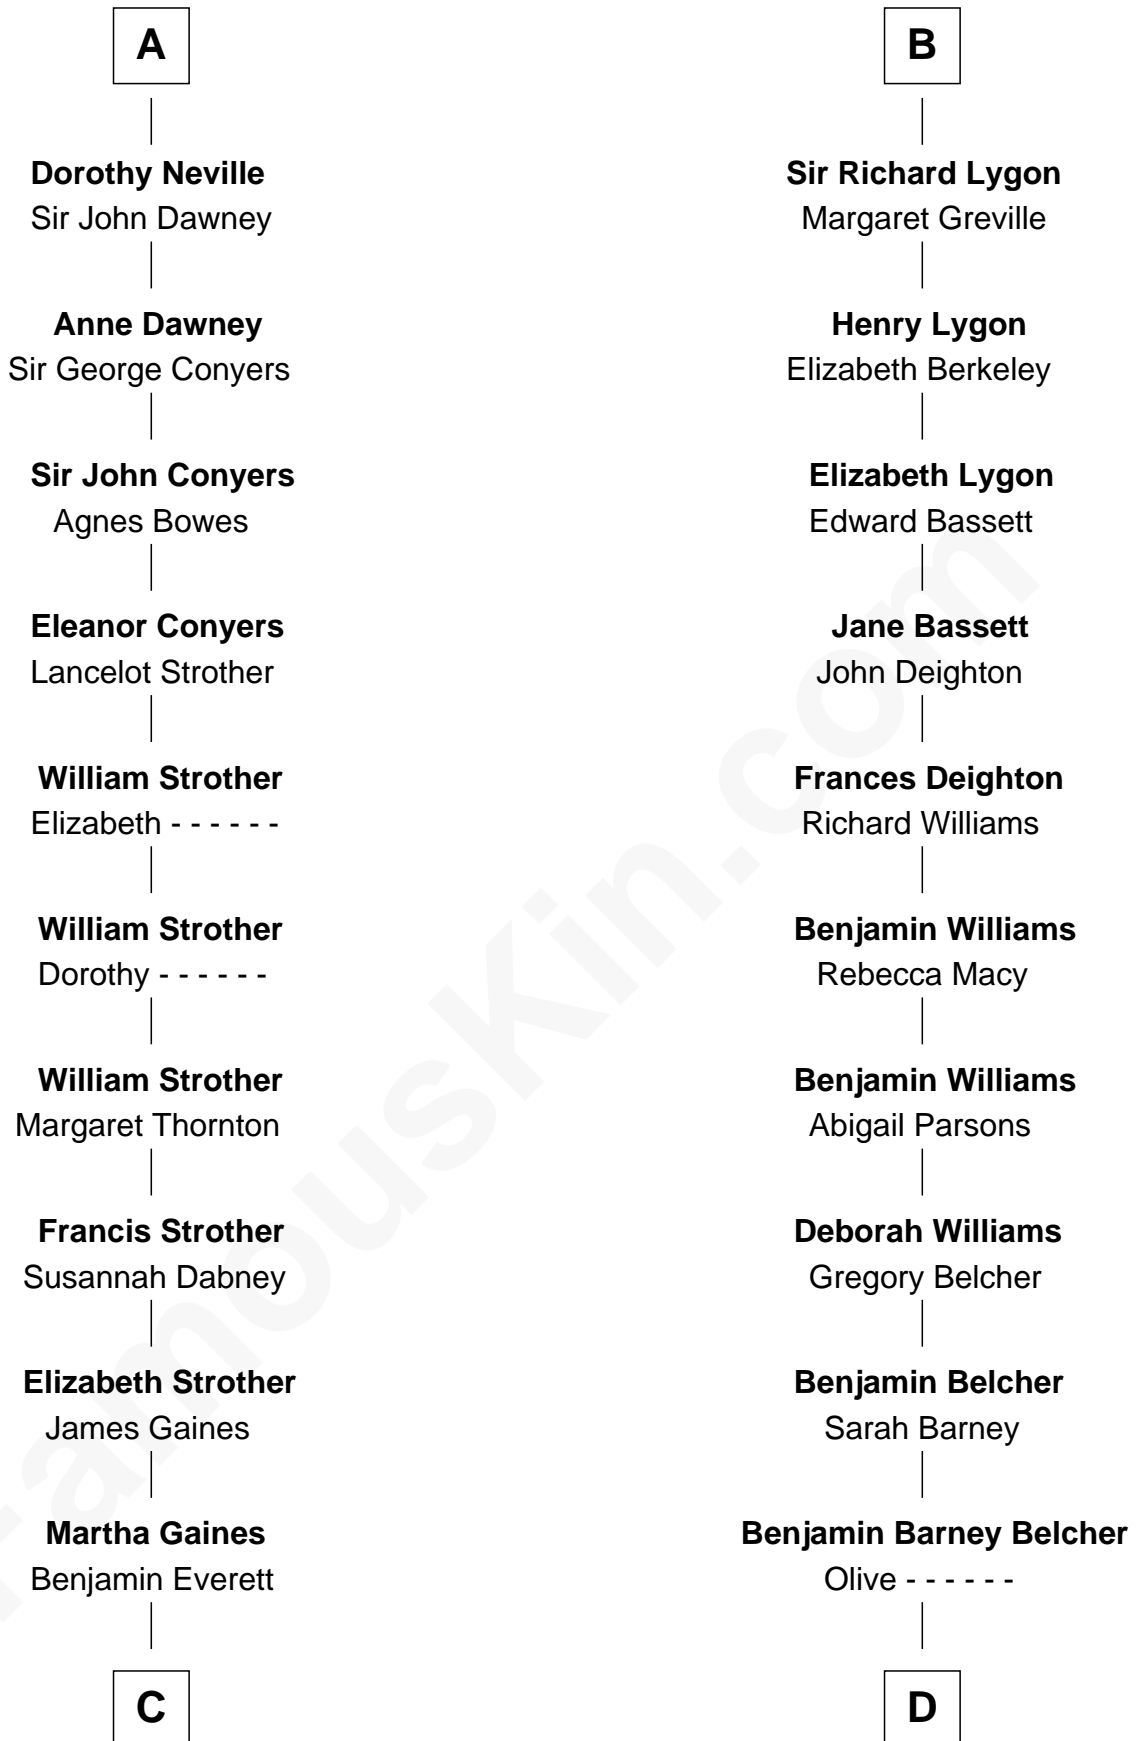

FamousKin.com Relationship Chart of

William H. Macy

TV and Movie Actor

19th cousin 2 times removed of

General Douglas MacArthur

U.S. Army - World War II

Robert de Keynes

C

Dr. George Gaines Everitt

Mary A. Mayers

Horace Benjamin Everitt

Martha Leticia Roberts

Mary Lois Everitt

Clement Overstreet

Lois Elizabeth Overstreet

William Hall Macy

William H. Macy

TV and Movie Actor

D

Aurelia Belcher

Arthur MacArthur

Gen. Arthur MacArthur

Mary Pinckney Hardy

General Douglas MacArthur