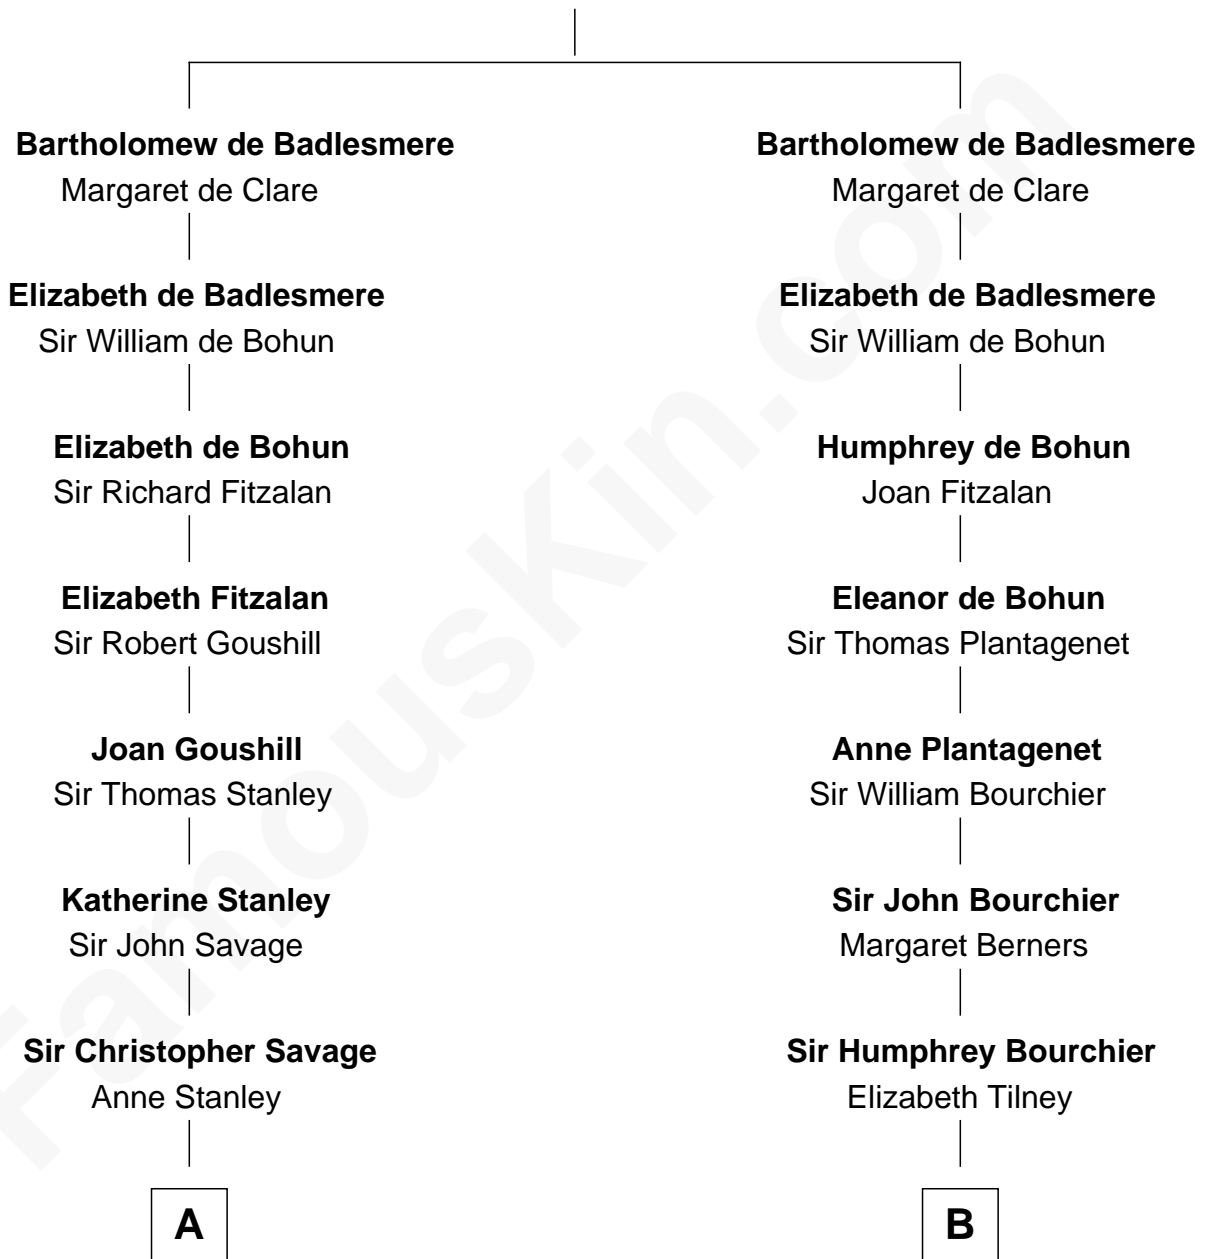

FamousKin.com Relationship Chart of

William H. Macy
TV and Movie Actor

21st cousin of

Frank Lloyd Wright
American Architect

Gunselm de Badlesmere

C

Dr. George Gaines Everitt

Mary A. Mayers

Horace Benjamin Everitt

Martha Leticia Roberts

Mary Lois Everitt

Clement Overstreet

Lois Elizabeth Overstreet

William Hall Macy

William H. Macy

TV and Movie Actor