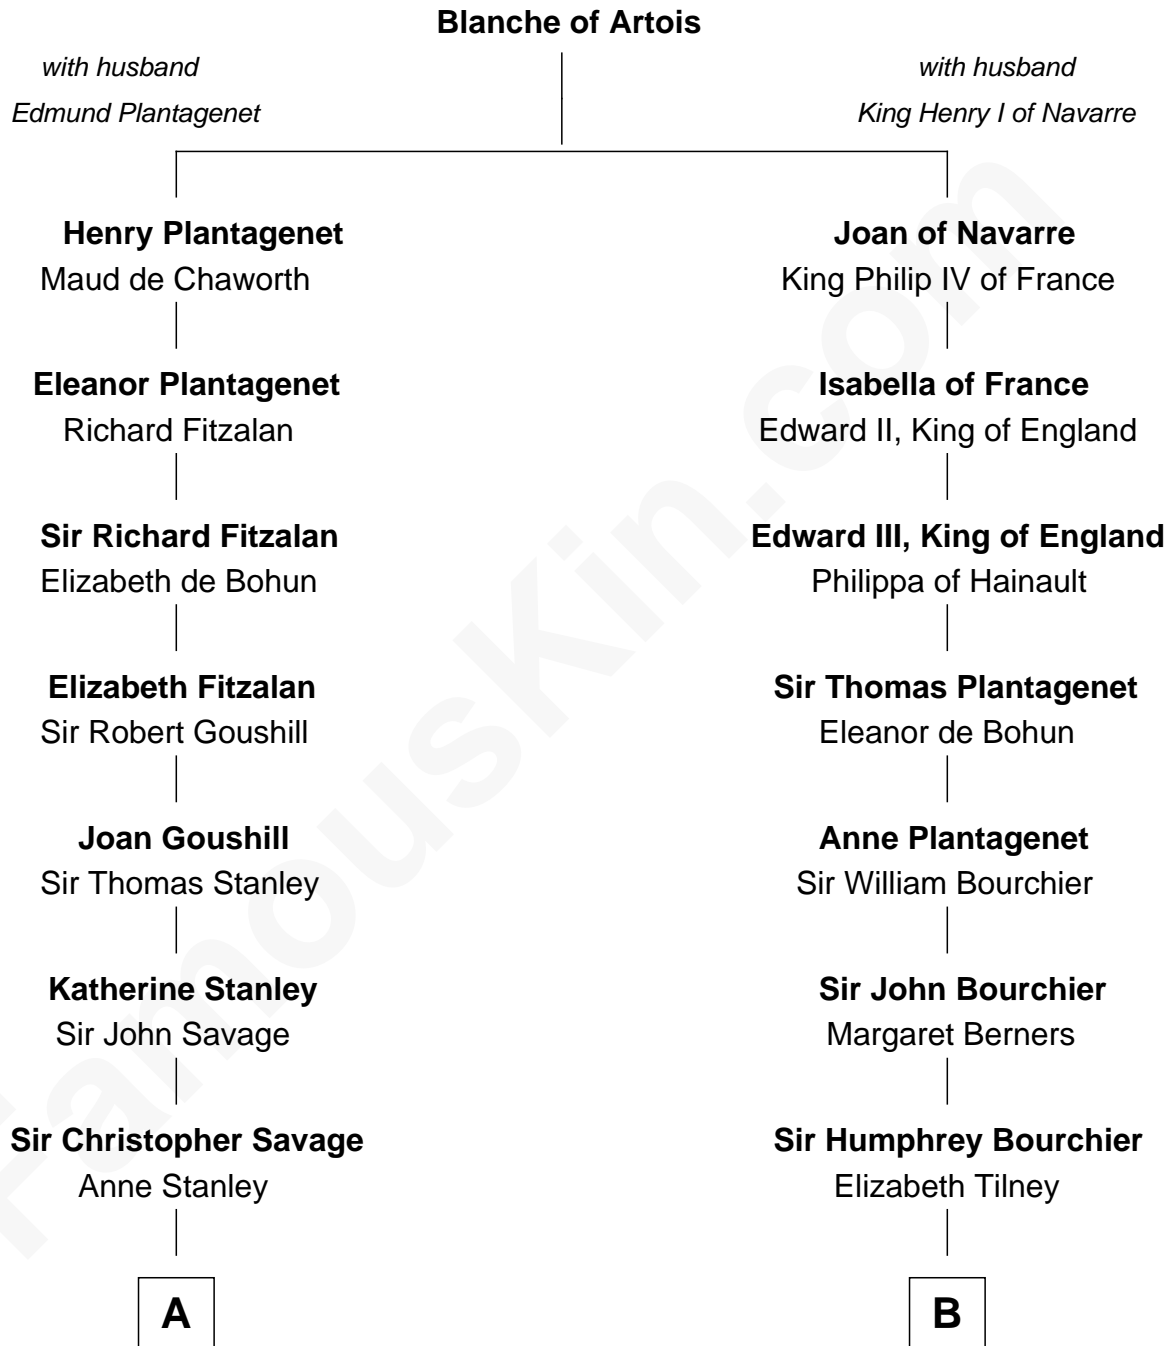

FamousKin.com Relationship Chart of

William H. Macy

TV and Movie Actor

21st cousin of

Frank Lloyd Wright

American Architect

C

Dr. George Gaines Everitt

Mary A. Mayers

Horace Benjamin Everitt

Martha Leticia Roberts

Mary Lois Everitt

Clement Overstreet

Lois Elizabeth Overstreet

William Hall Macy

William H. Macy