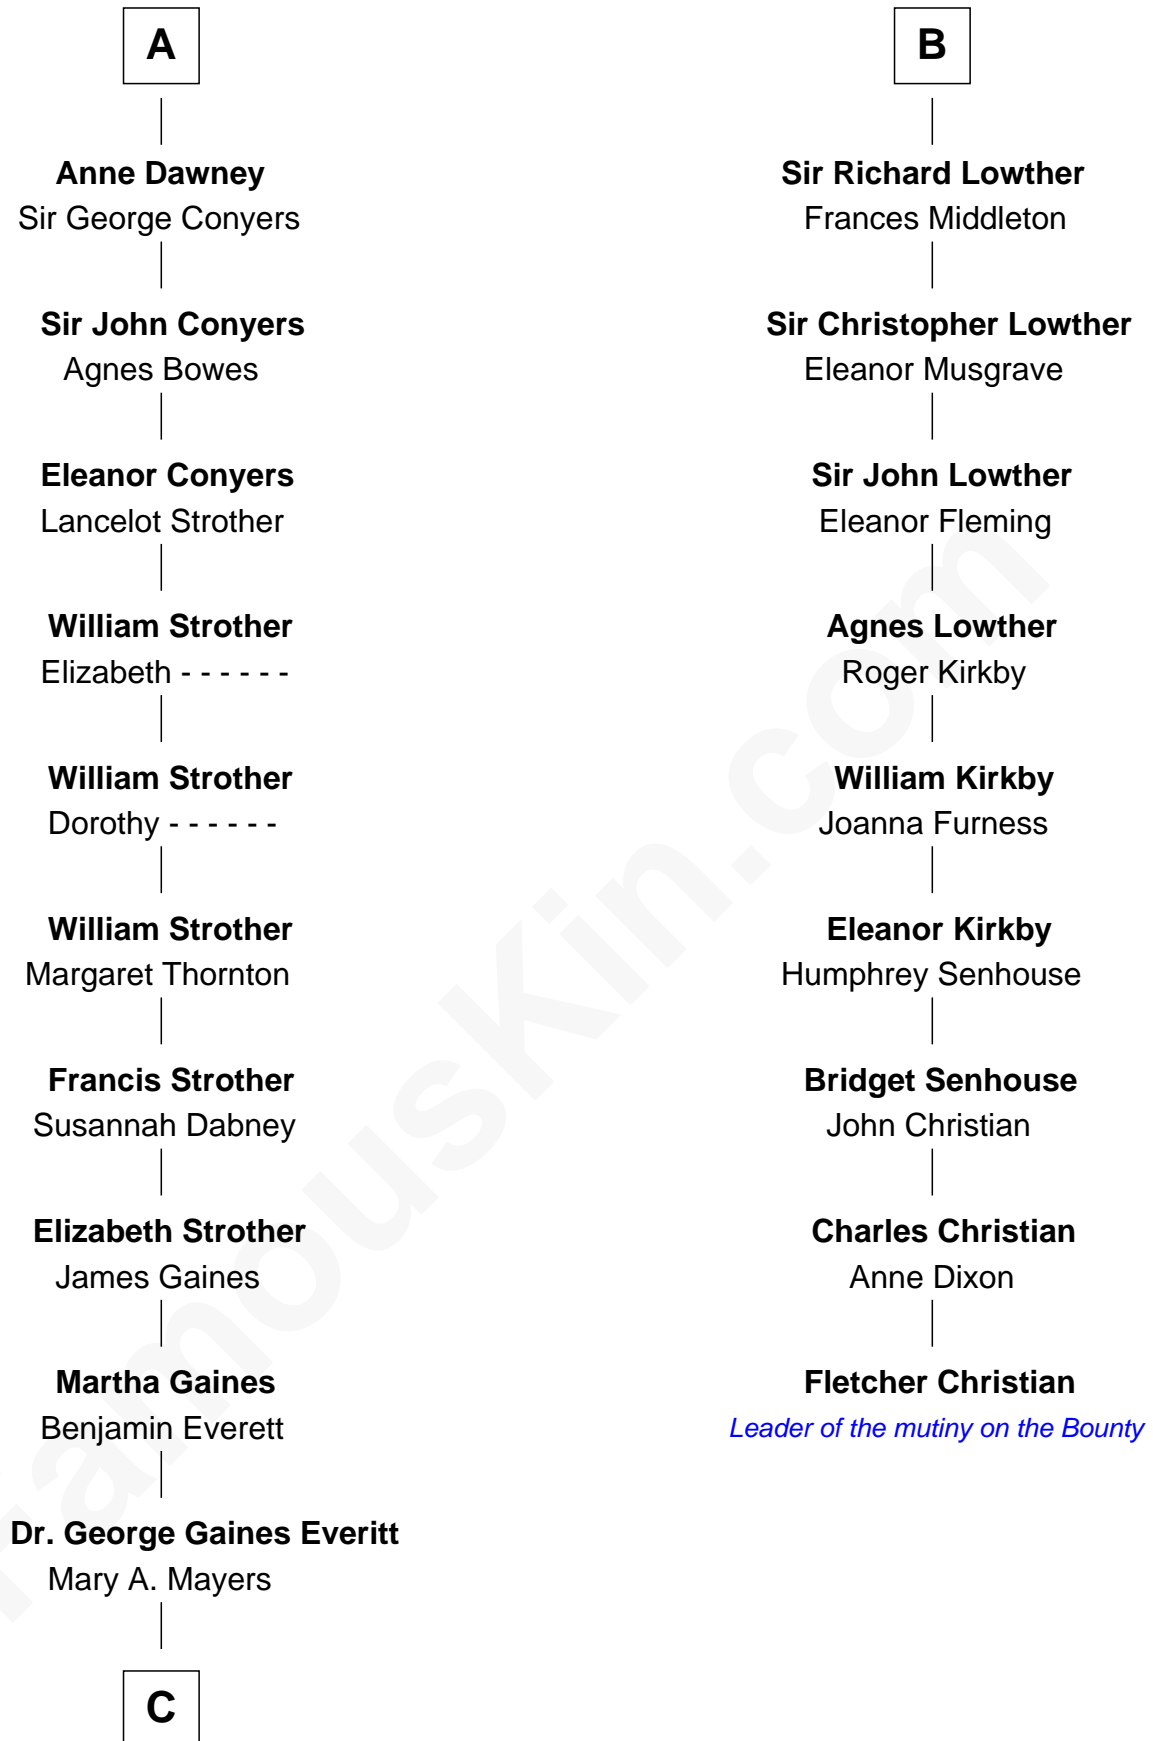

# FamousKin.com Relationship Chart of

**William H. Macy**

*TV and Movie Actor*

15th cousin 5 times removed of

**Fletcher Christian**

*Leader of the mutiny on the Bounty*

THE "BOUNTY" AT OAHU

**C**

—  
**Horace Benjamin Everitt**

Martha Leticia Roberts

—  
**Mary Lois Everitt**

Clement Overstreet

—  
**Lois Elizabeth Overstreet**

William Hall Macy

—  
**William H. Macy**

*TV and Movie Actor*