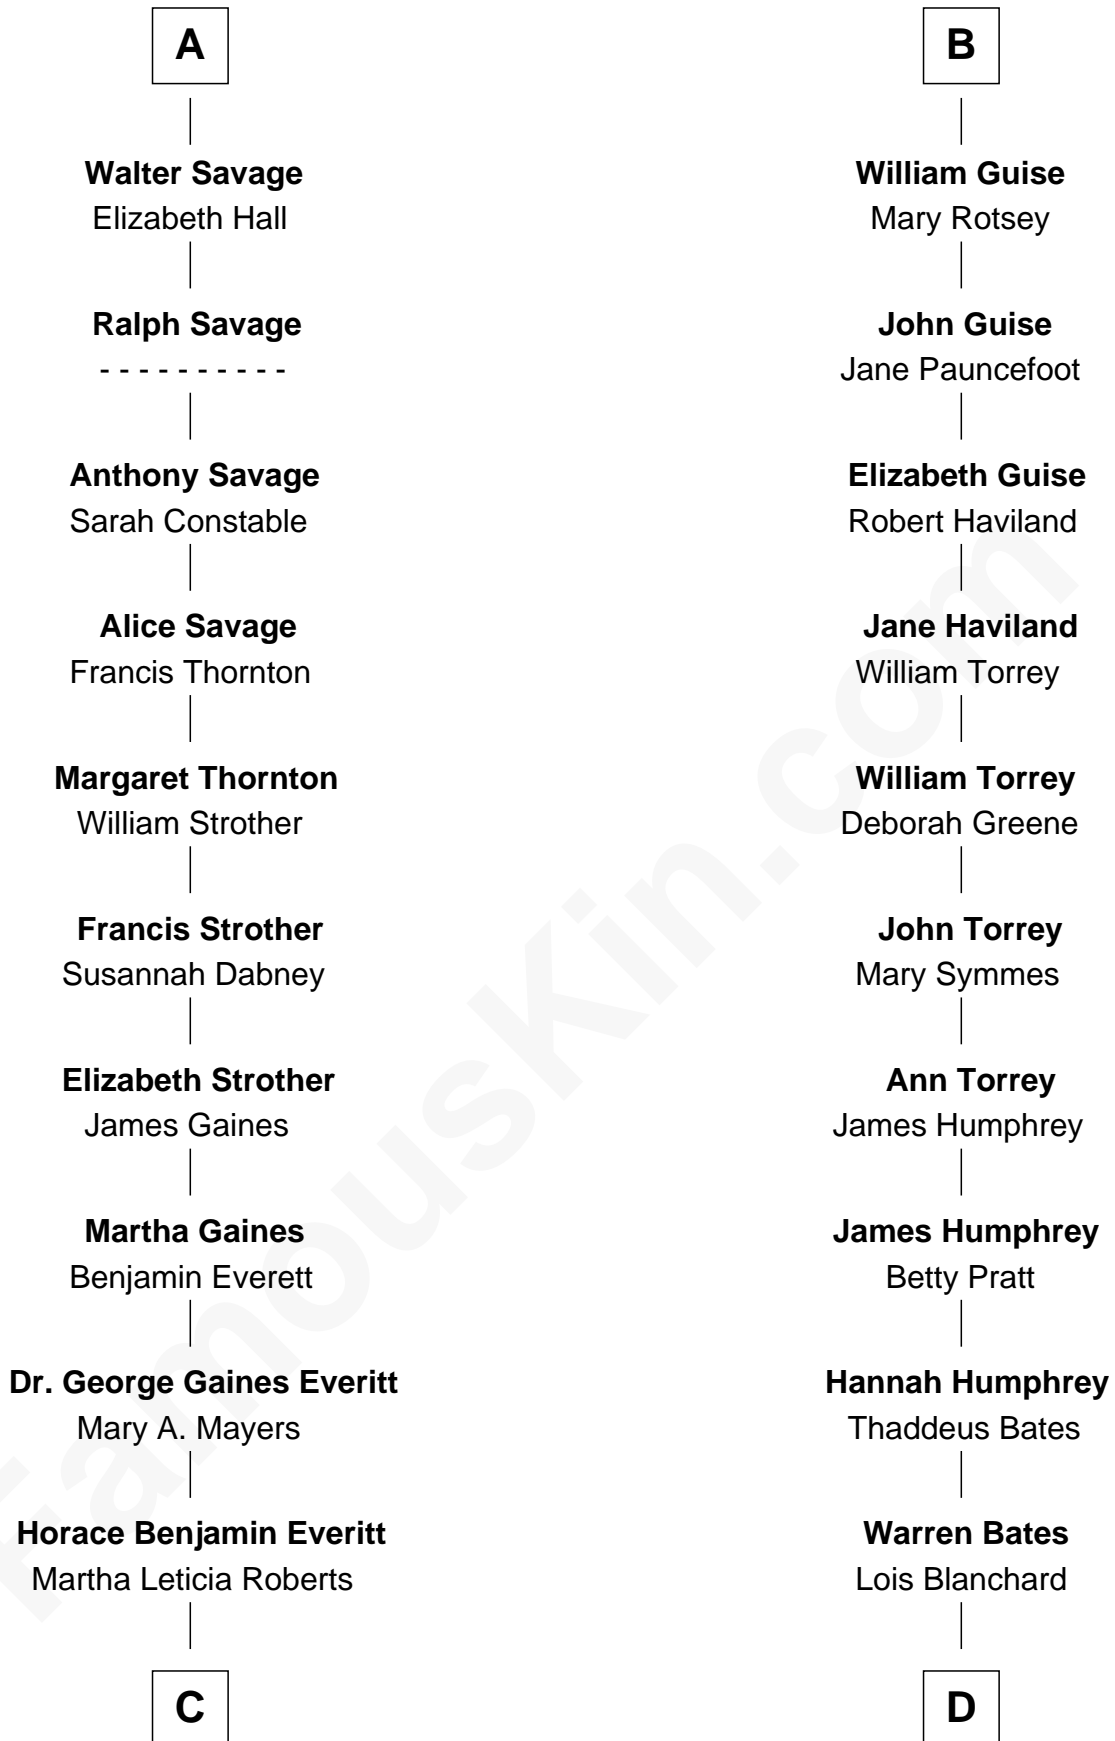

FamousKin.com Relationship Chart of

William H. Macy

TV and Movie Actor

19th cousin 2 times removed of

Hal Holbrook

TV and Movie Actor

C

Mary Lois Everitt
Clement Overstreet

Lois Elizabeth Overstreet
William Hall Macy

William H. Macy
TV and Movie Actor

D

Jane White Bates
Allen Vining

Lois Bates Vining
George Holbrook

Allen Vining Holbrook
Minnie Alberta Rowe

Harold Rowe Holbrook
Aileen R. Davenport