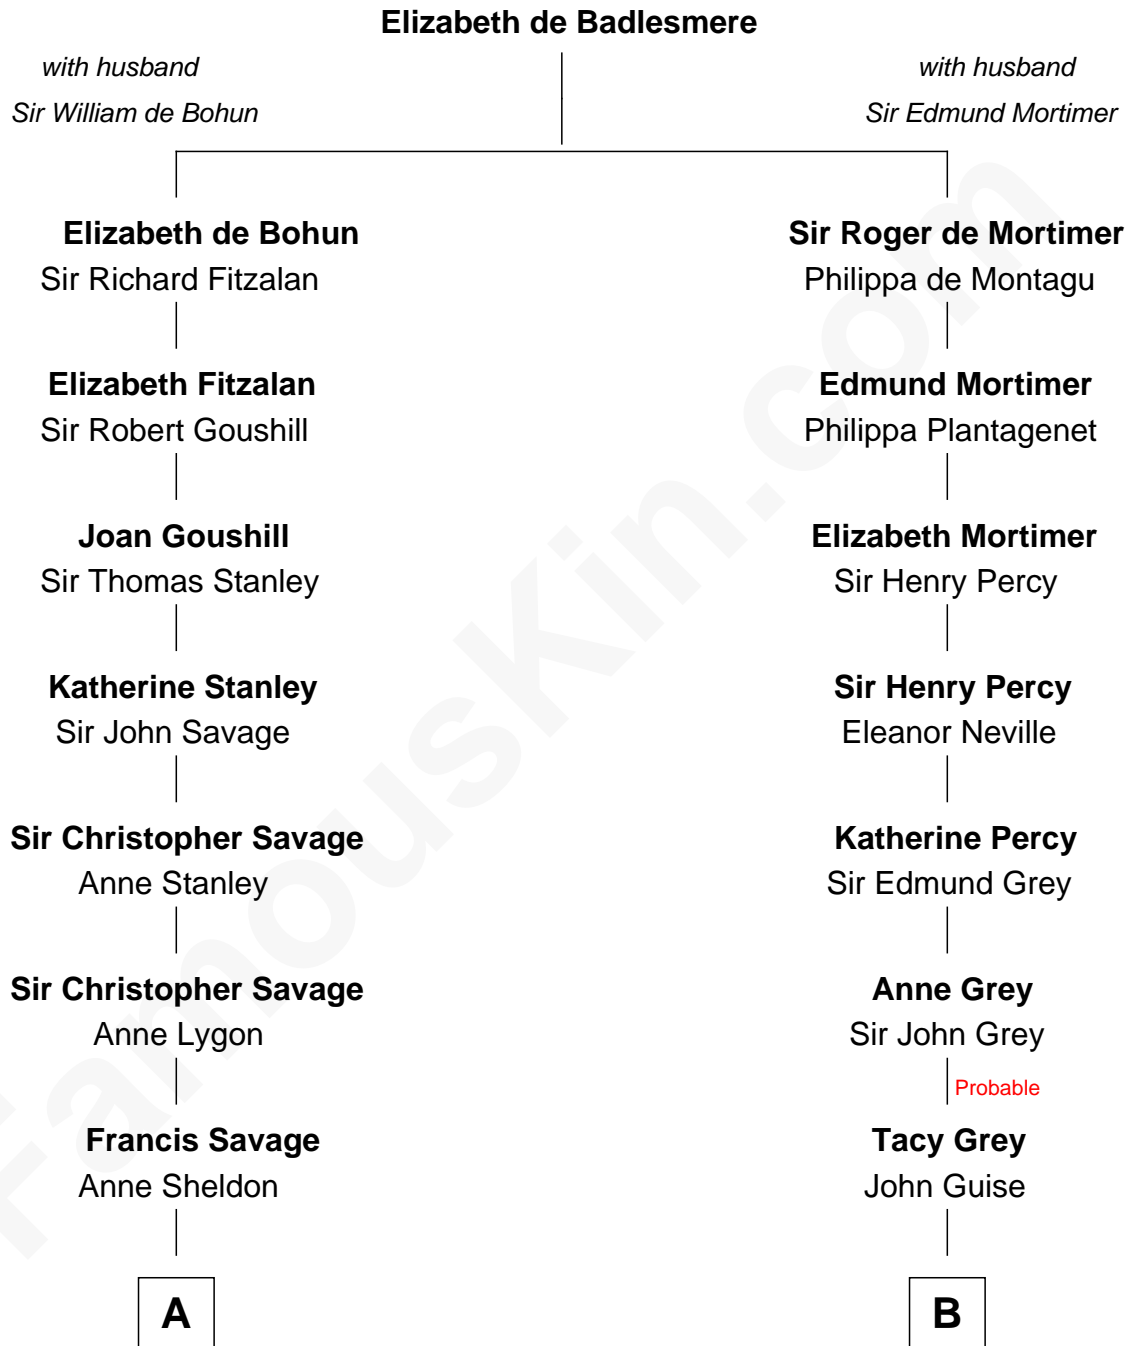

FamousKin.com Relationship Chart of

William H. Macy

TV and Movie Actor

19th cousin 2 times removed of

Hal Holbrook

TV and Movie Actor

C

Mary Lois Everitt
Clement Overstreet

Lois Elizabeth Overstreet
William Hall Macy

William H. Macy
TV and Movie Actor

D

Jane White Bates
Allen Vining

Lois Bates Vining
George Holbrook

Allen Vining Holbrook
Minnie Alberta Rowe

Harold Rowe Holbrook
Aileen R. Davenport