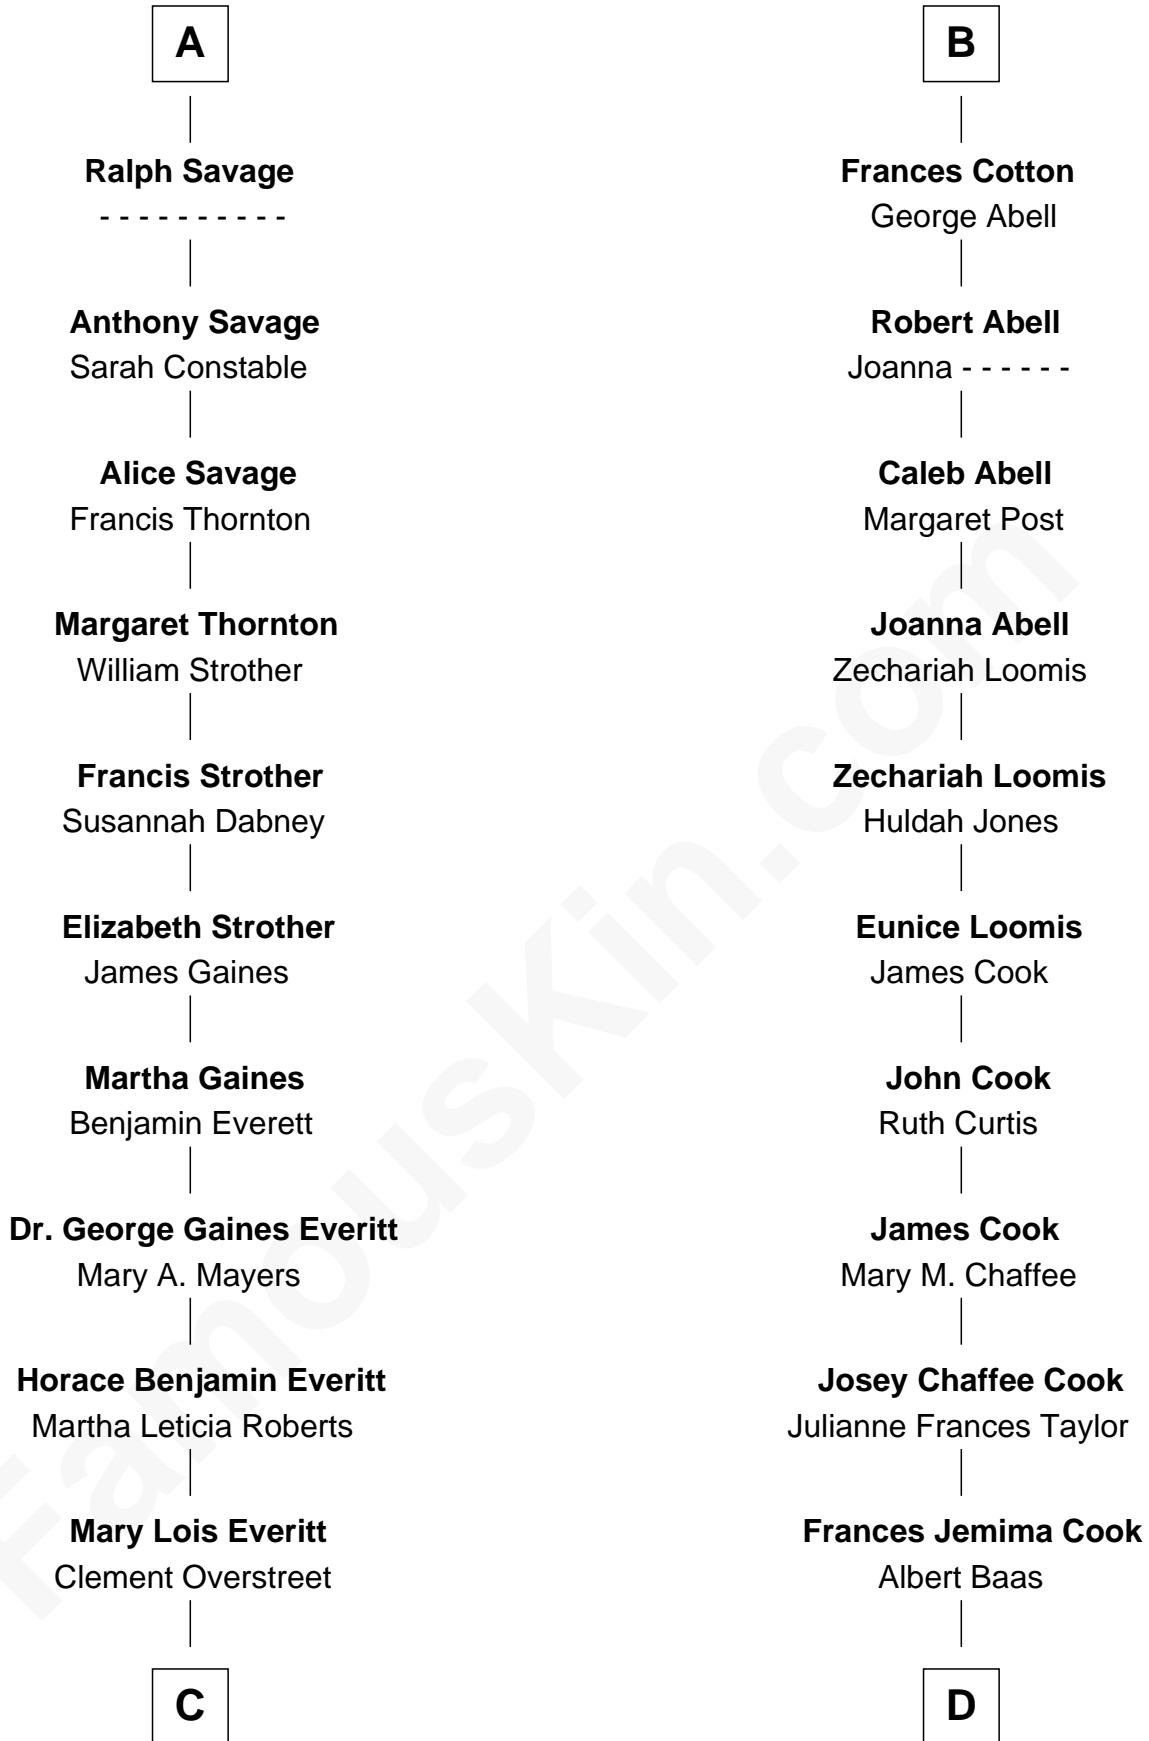

FamousKin.com Relationship Chart of

William H. Macy

TV and Movie Actor

18th cousin of

Shadoe Stevens

Radio Disc Jockey

Sir Edmund Ferrers

Ellen Roche

C

Lois Elizabeth Overstreet

William Hall Macy

William H. Macy

TV and Movie Actor

D

LaVerne M. Baas

Keith Karl Ingstad