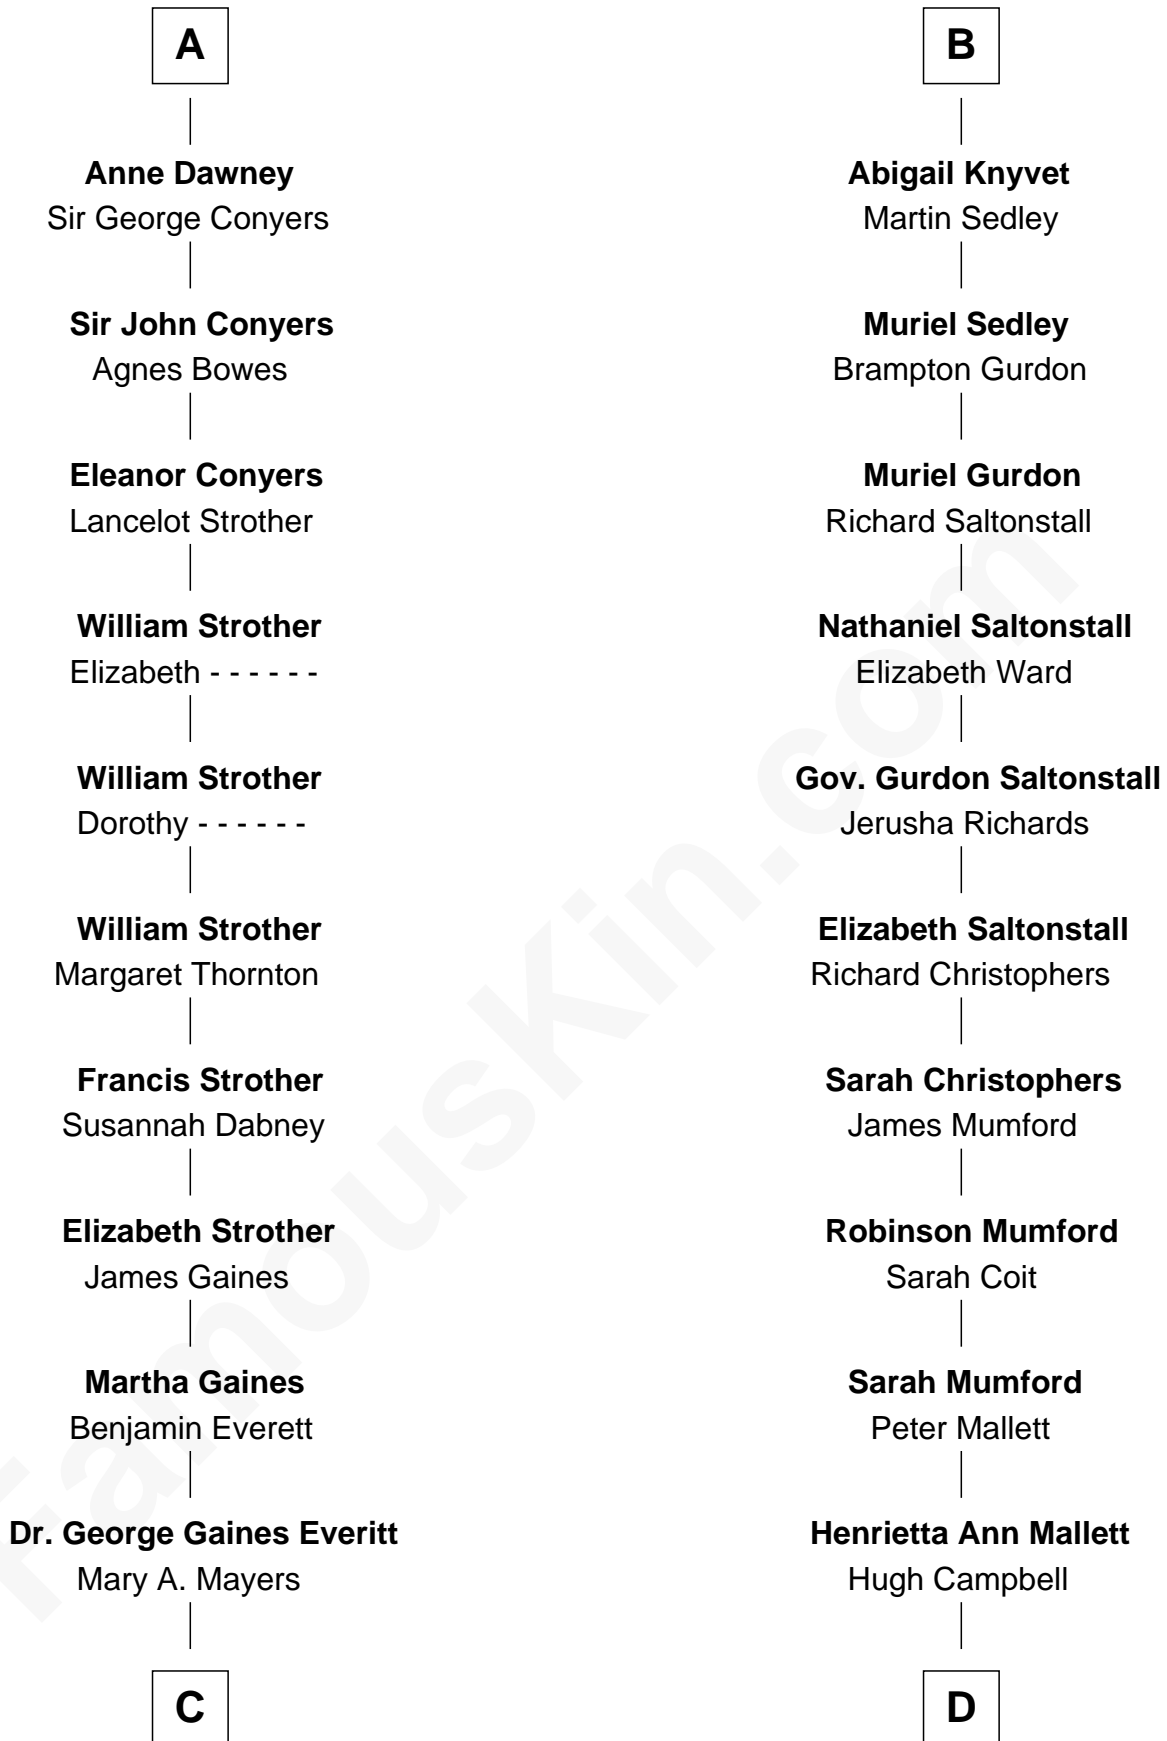

FamousKin.com Relationship Chart of

William H. Macy

TV and Movie Actor

20th cousin of

Angela Y. Davis

Civil Rights Activist and former Black Panther

C

Horace Benjamin Everitt
Martha Leticia Roberts

Mary Lois Everitt
Clement Overstreet

Lois Elizabeth Overstreet
William Hall Macy

William H. Macy
TV and Movie Actor

D

Henrietta C. Campbell
Murphy Valentine Jones

Murphy Renchor Jones
Mollie Spencer

Benjamin Frank Davis
Sallye Margarite Bell