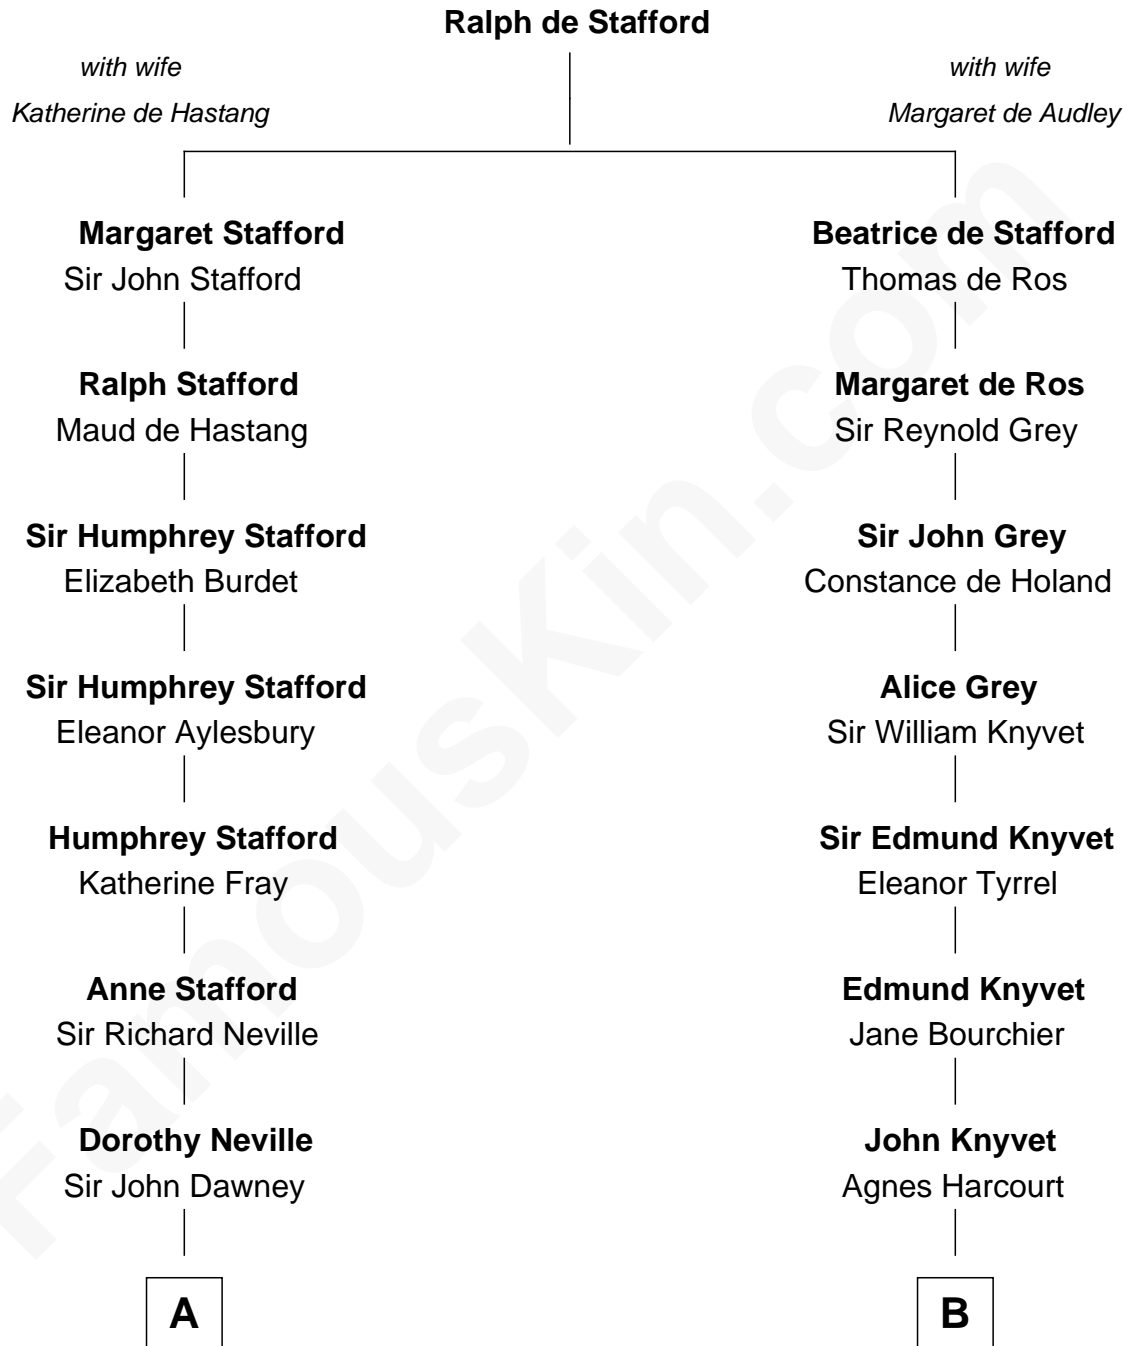

FamousKin.com Relationship Chart of

William H. Macy

TV and Movie Actor

20th cousin of

Angela Y. Davis

Civil Rights Activist and former Black Panther

C

Horace Benjamin Everitt
Martha Leticia Roberts