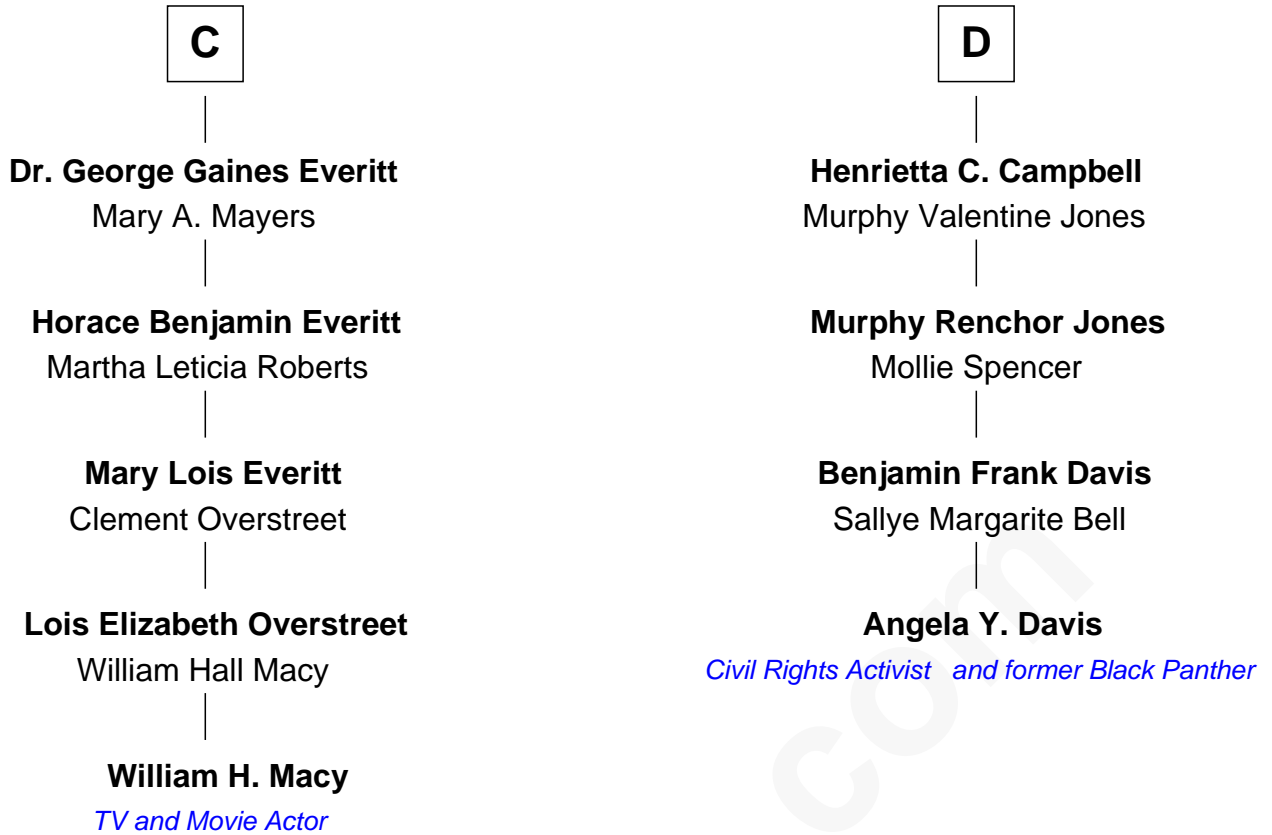

FamousKin.com Relationship Chart of

William H. Macy

TV and Movie Actor

20th cousin 1 time removed of

Angela Y. Davis

Civil Rights Activist and former Black Panther

Margaret de Audley

Ralph de Stafford

Elizabeth de Stafford

John de Ferrers

Robert de Ferrers

Margaret Despencer

Sir Edmund Ferrers

Ellen Roche

Margaret Ferrers

John de Beauchamp

Thomas de Ros

Margaret de Ros

Sir Reynold Grey

Sir John Grey

Constance de Holand

Alice Grey

Sir William Knyvet

Sir Edmund Knyvet

Eleanor Tyrrel

Edmund Knyvet

Jane Bouchier

John Knyvet

Agnes Harcourt

B

Angela Y. Davis photo by [Bernard Gotfryd](#)