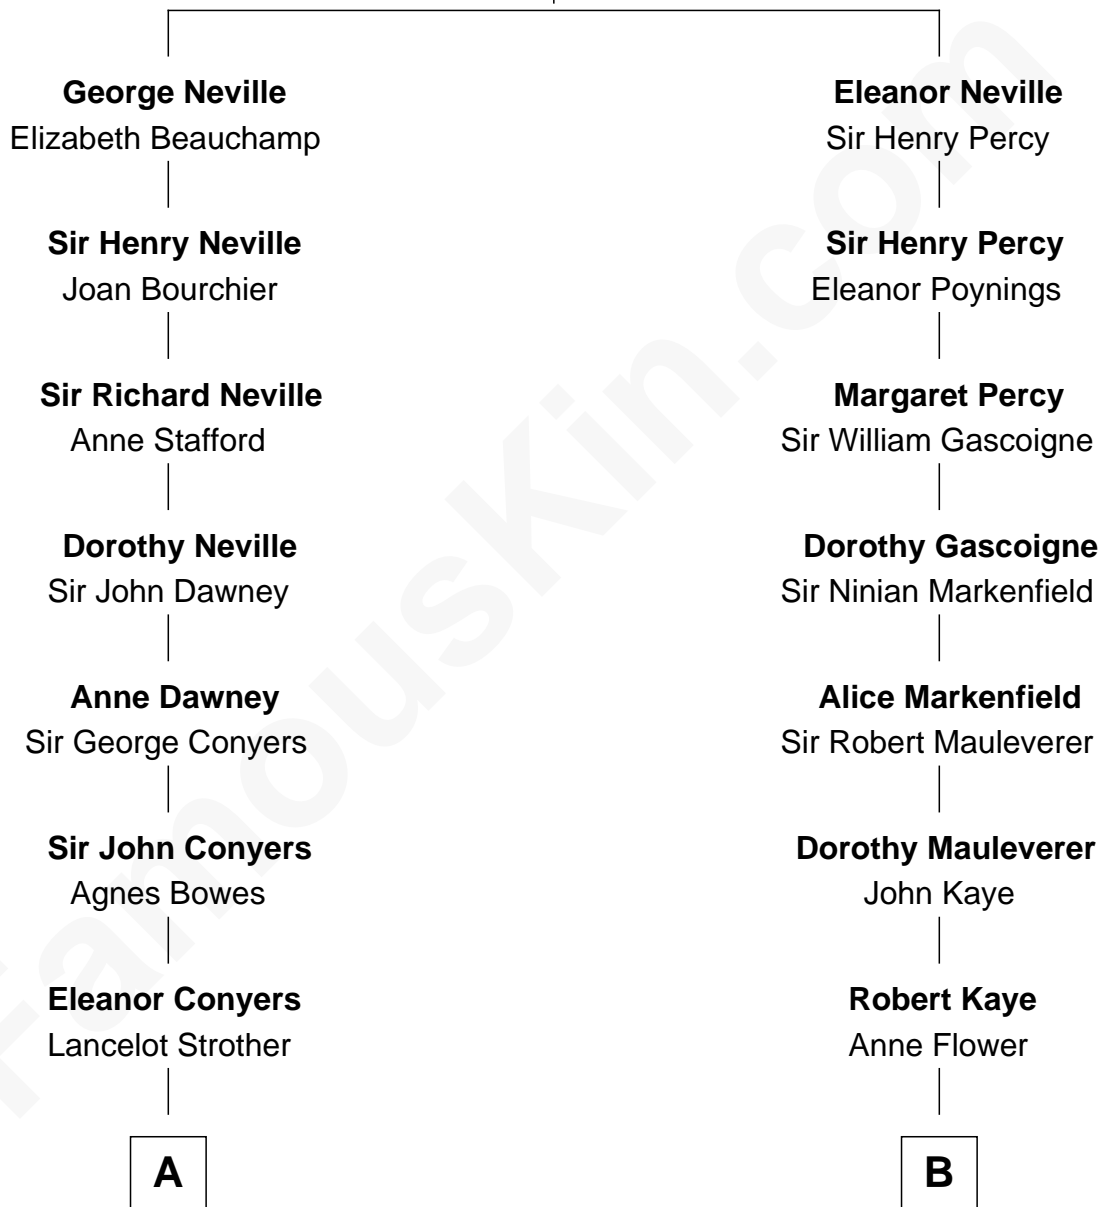

# FamousKin.com Relationship Chart of

**William H. Macy**

*TV and Movie Actor*

17th cousin 2 times removed of

**Angela Y. Davis**

*Civil Rights Activist and former Black Panther*

**Sir Ralph Neville**

Joan Beaufort

**C**

**Murphy Renchor Jones**

Mollie Spencer

**Benjamin Frank Davis**

Sallye Margarite Bell

**Angela Y. Davis**

*Civil Rights Activist and former Black Panther*

FamousKin.com