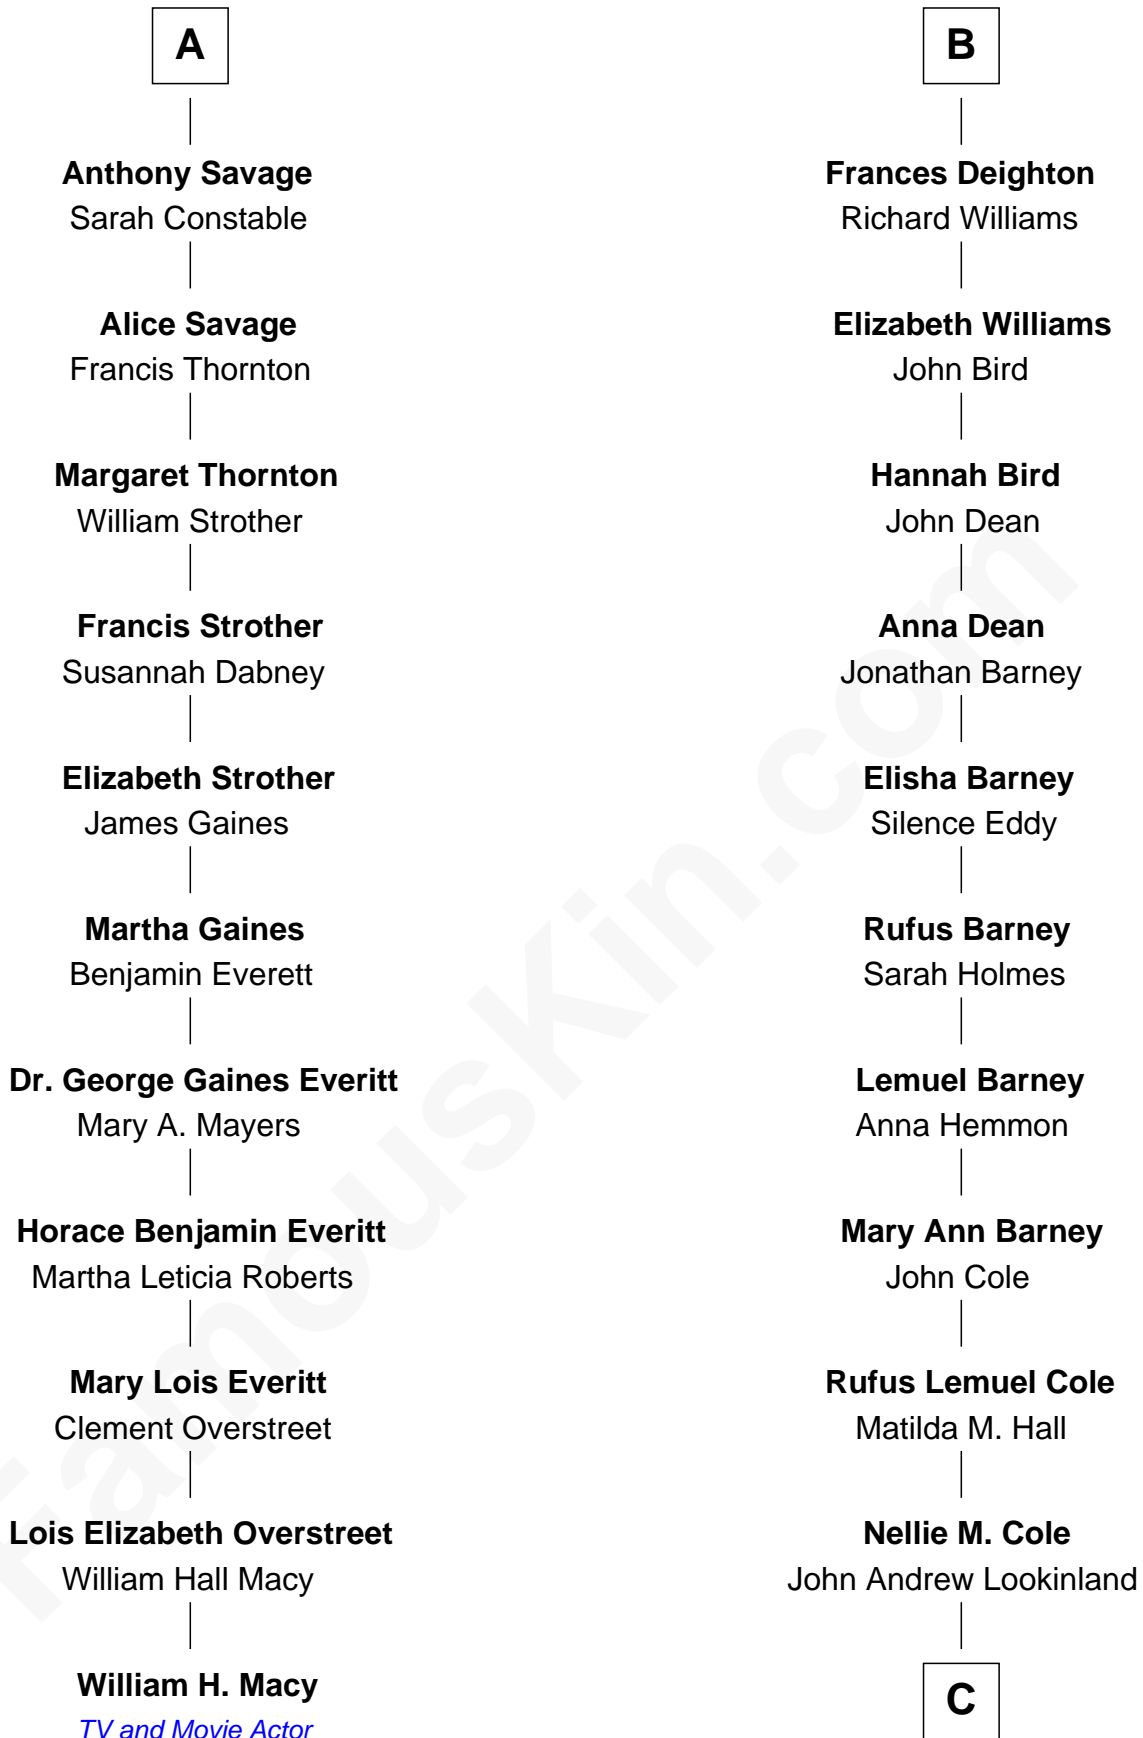

# FamousKin.com Relationship Chart of

**William H. Macy**

*TV and Movie Actor*

17th cousin 2 times removed of

**Michael Lookinland**

*TV Actor*

**Elizabeth Fitzalan**

*with husband*  
Sir Robert Goushill

*with husband*  
Sir Thomas Mowbray

**C**

**Orrin Paul Lookinland**

Madeline Tait

**Paul Russell Lookinland**

Karen Ruth McKinney

**Michael Lookinland**

*TV Actor*