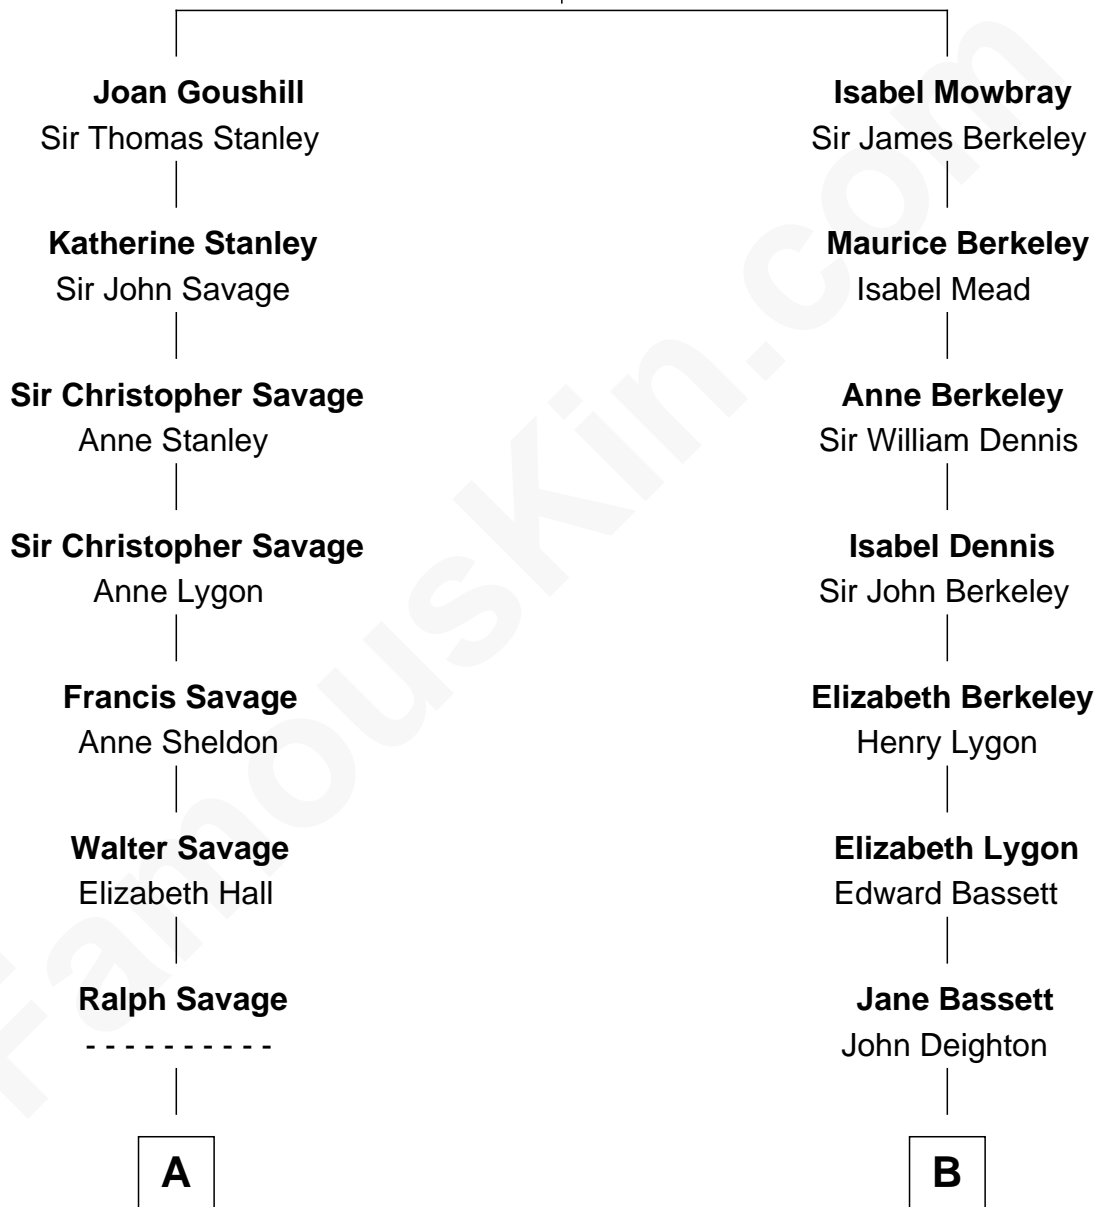

# FamousKin.com Relationship Chart of

**William H. Macy**

*TV and Movie Actor*

17th cousin 2 times removed of

**Michael Lookinland**

*TV Actor*

**Elizabeth Fitzalan**

*with husband*  
Sir Robert Goushill

*with husband*  
Sir Thomas Mowbray

**C**

**Orrin Paul Lookinland**

Madeline Tait

**Paul Russell Lookinland**

Karen Ruth McKinney

**Michael Lookinland**

*TV Actor*