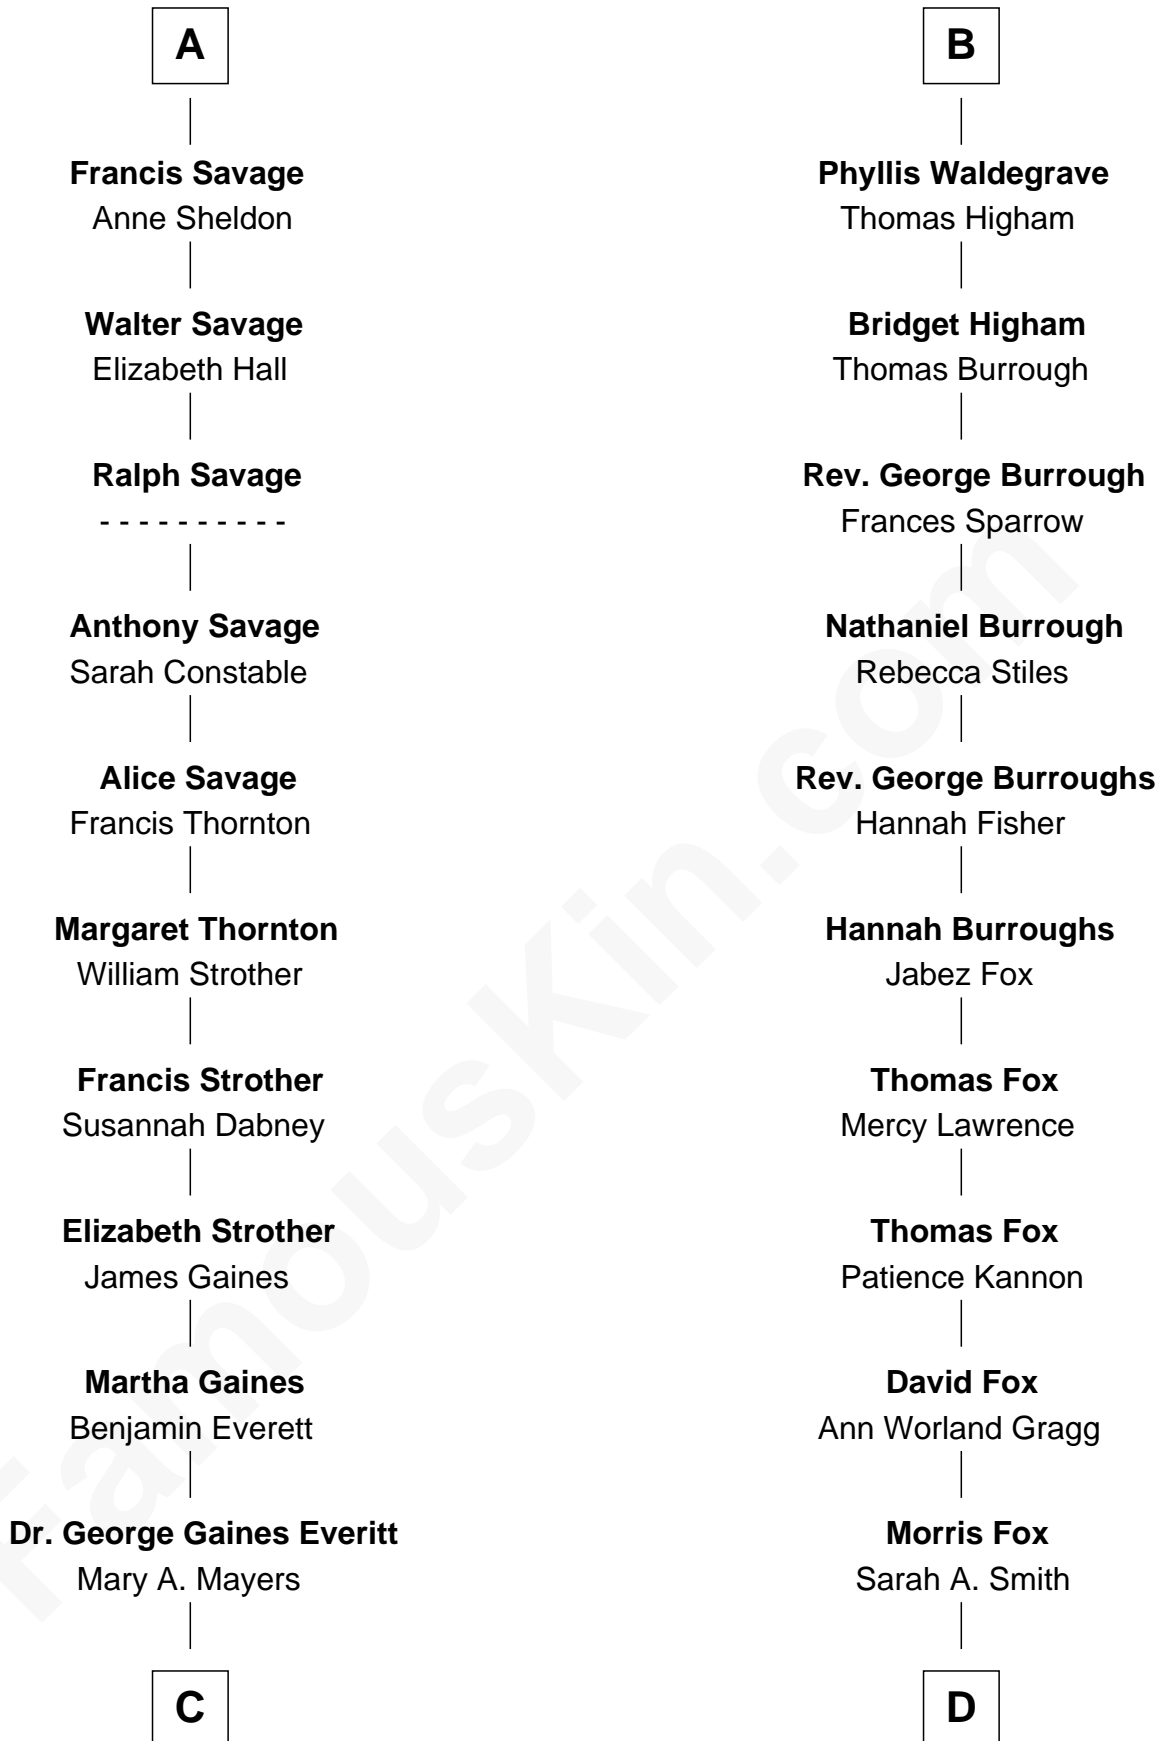

# FamousKin.com Relationship Chart of

**William H. Macy**

*TV and Movie Actor*

20th cousin of

**Bob Moore**

*Co-Founder, Bob's Red Mill*

**Bartholomew de Badlesmere**

Margaret de Clare

Sir John de Tibetot

**Sir Robert de Tibetot**

Margaret Deincourt

**Elizabeth de Tibetot**

Sir Philip le Despencer

**Margery Despencer**

Sir Roger Wentworth

**Henry Wentworth**

Elizabeth Howard

**Margery Wentworth**

Sir William Waldegrave

**George Waldegrave**

Anne Drury

**B**

**C**

**Horace Benjamin Everitt**

Martha Leticia Roberts

**Mary Lois Everitt**

Clement Overstreet

**Lois Elizabeth Overstreet**

William Hall Macy

**William H. Macy**

*TV and Movie Actor*

**D**