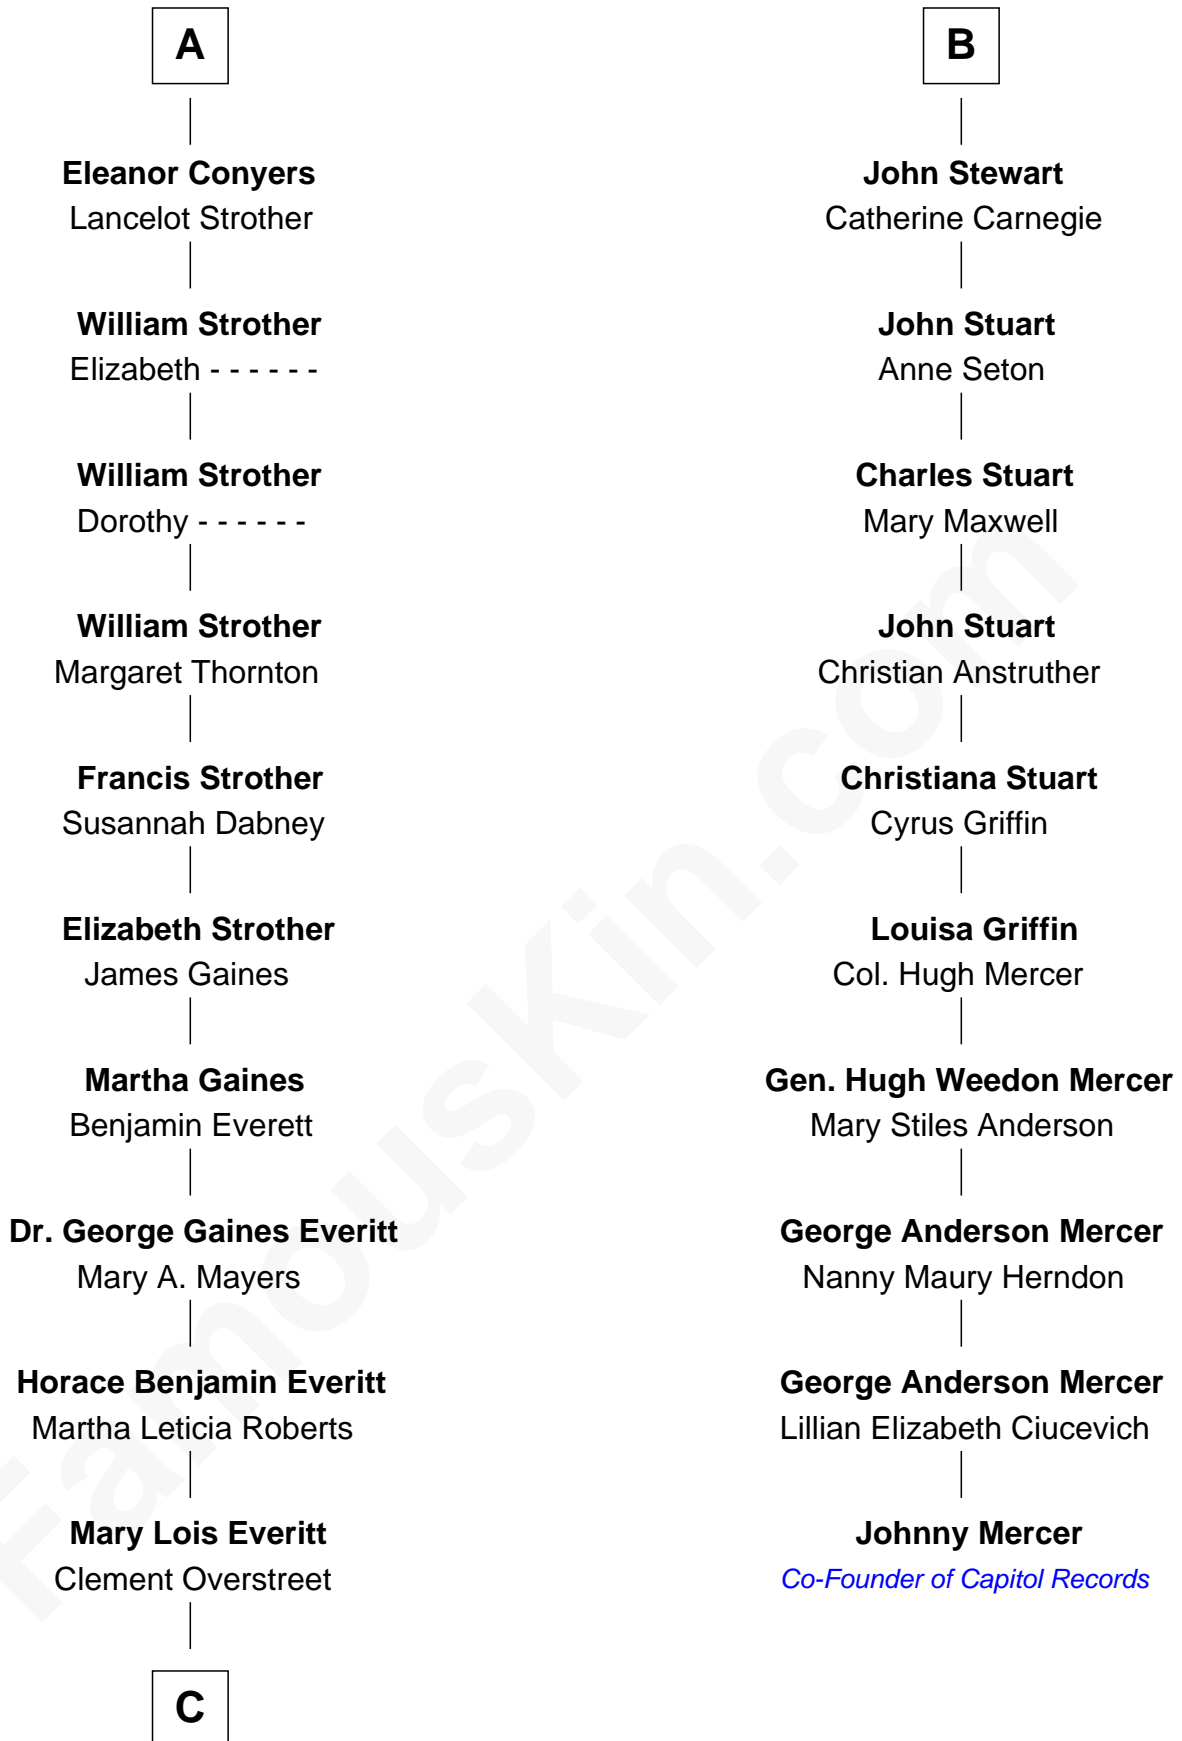

FamousKin.com Relationship Chart of

William H. Macy

TV and Movie Actor

16th cousin 2 times removed of

Johnny Mercer

Songwriter and Co-Founder of Capitol Records

John of Gaunt

Katherine Roet

C

—
Lois Elizabeth Overstreet

William Hall Macy

—
William H. Macy

TV and Movie Actor

FamousKin.com