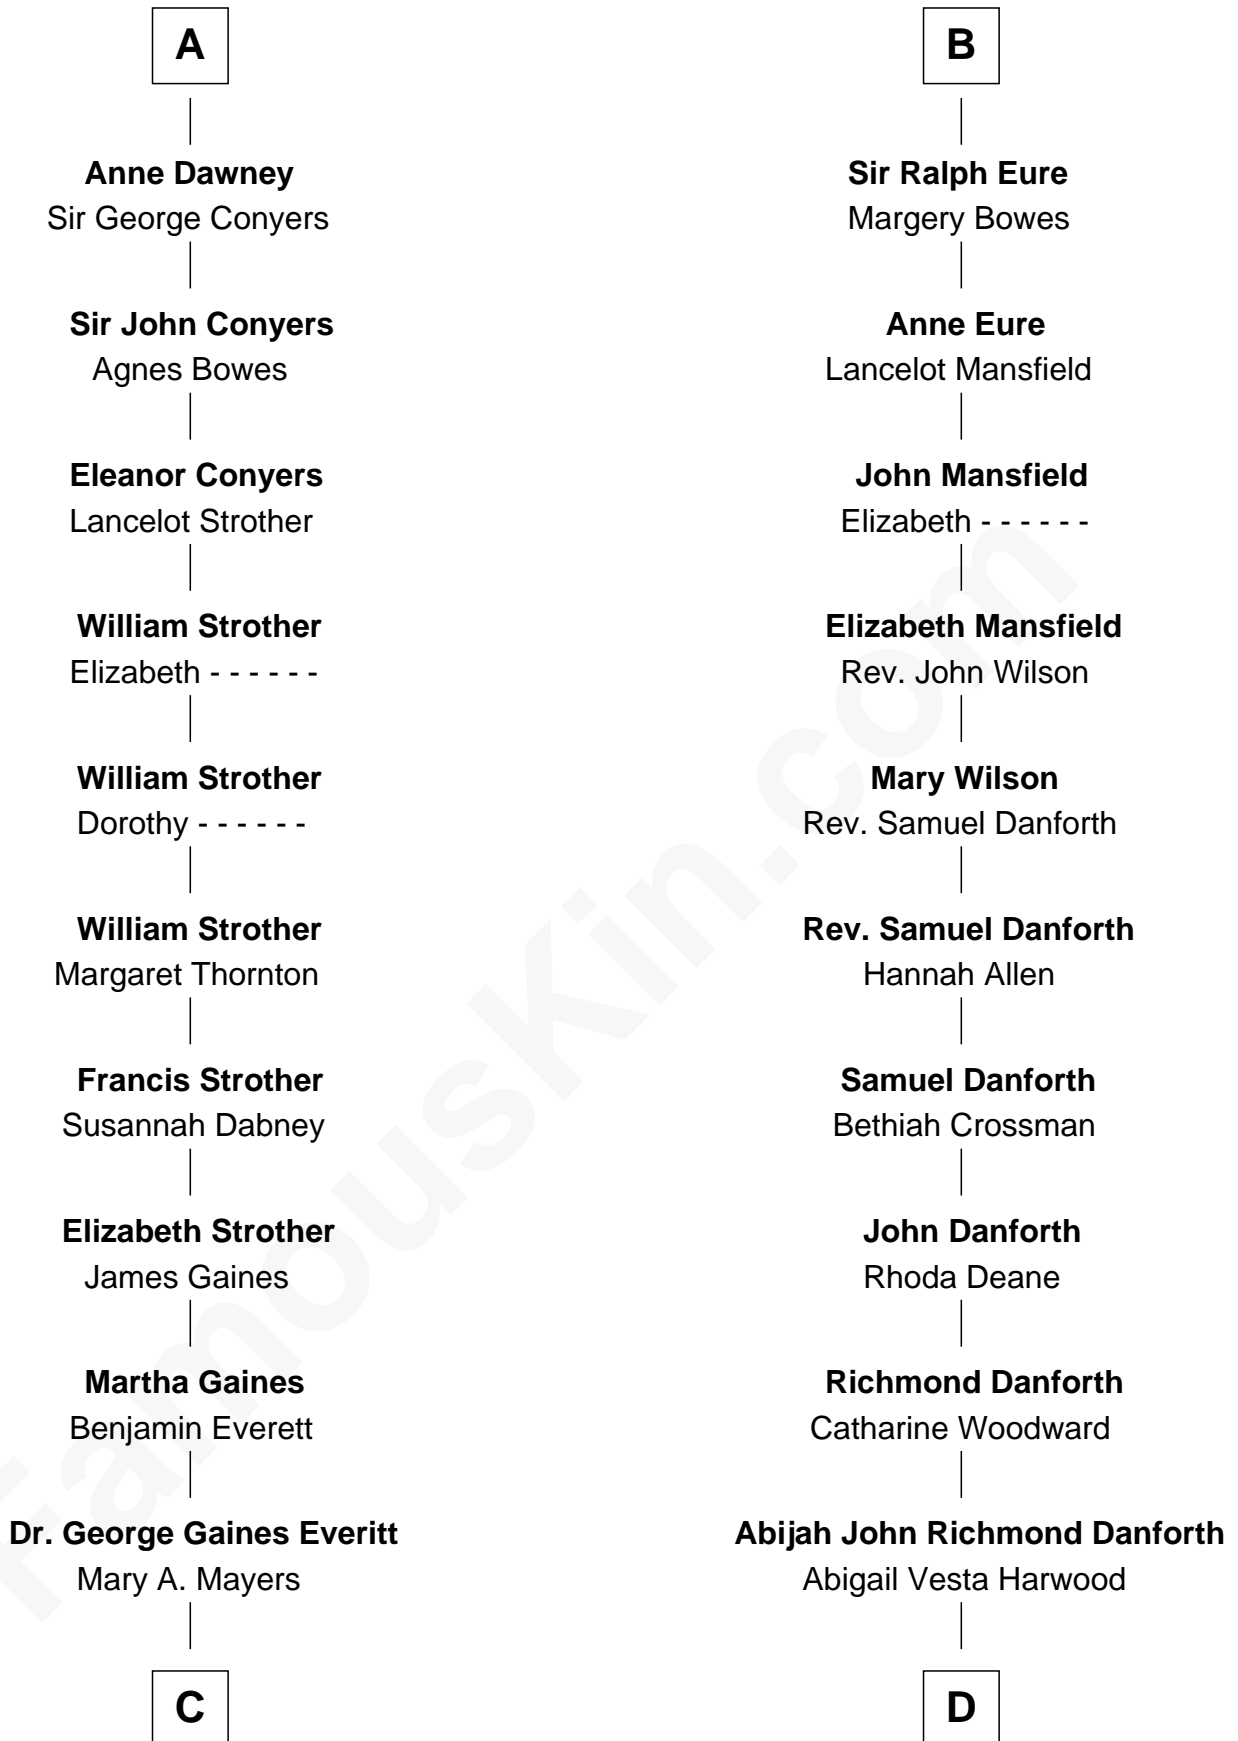

FamousKin.com

Relationship Chart of

William H. Macy

TV and Movie Actor

20th cousin 1 time removed of

Zach Snyder

Filmmaker

Ralph de Stafford

Muriel Hastings

Sir Ralph Eure

Dorothy Neville

Sir John Dawney

Sir William Eure

Elizabeth Willoughby

A

B

C

Horace Benjamin Everitt

Martha Leticia Roberts

Mary Lois Everitt

Clement Overstreet

Lois Elizabeth Overstreet

William Hall Macy

William H. Macy