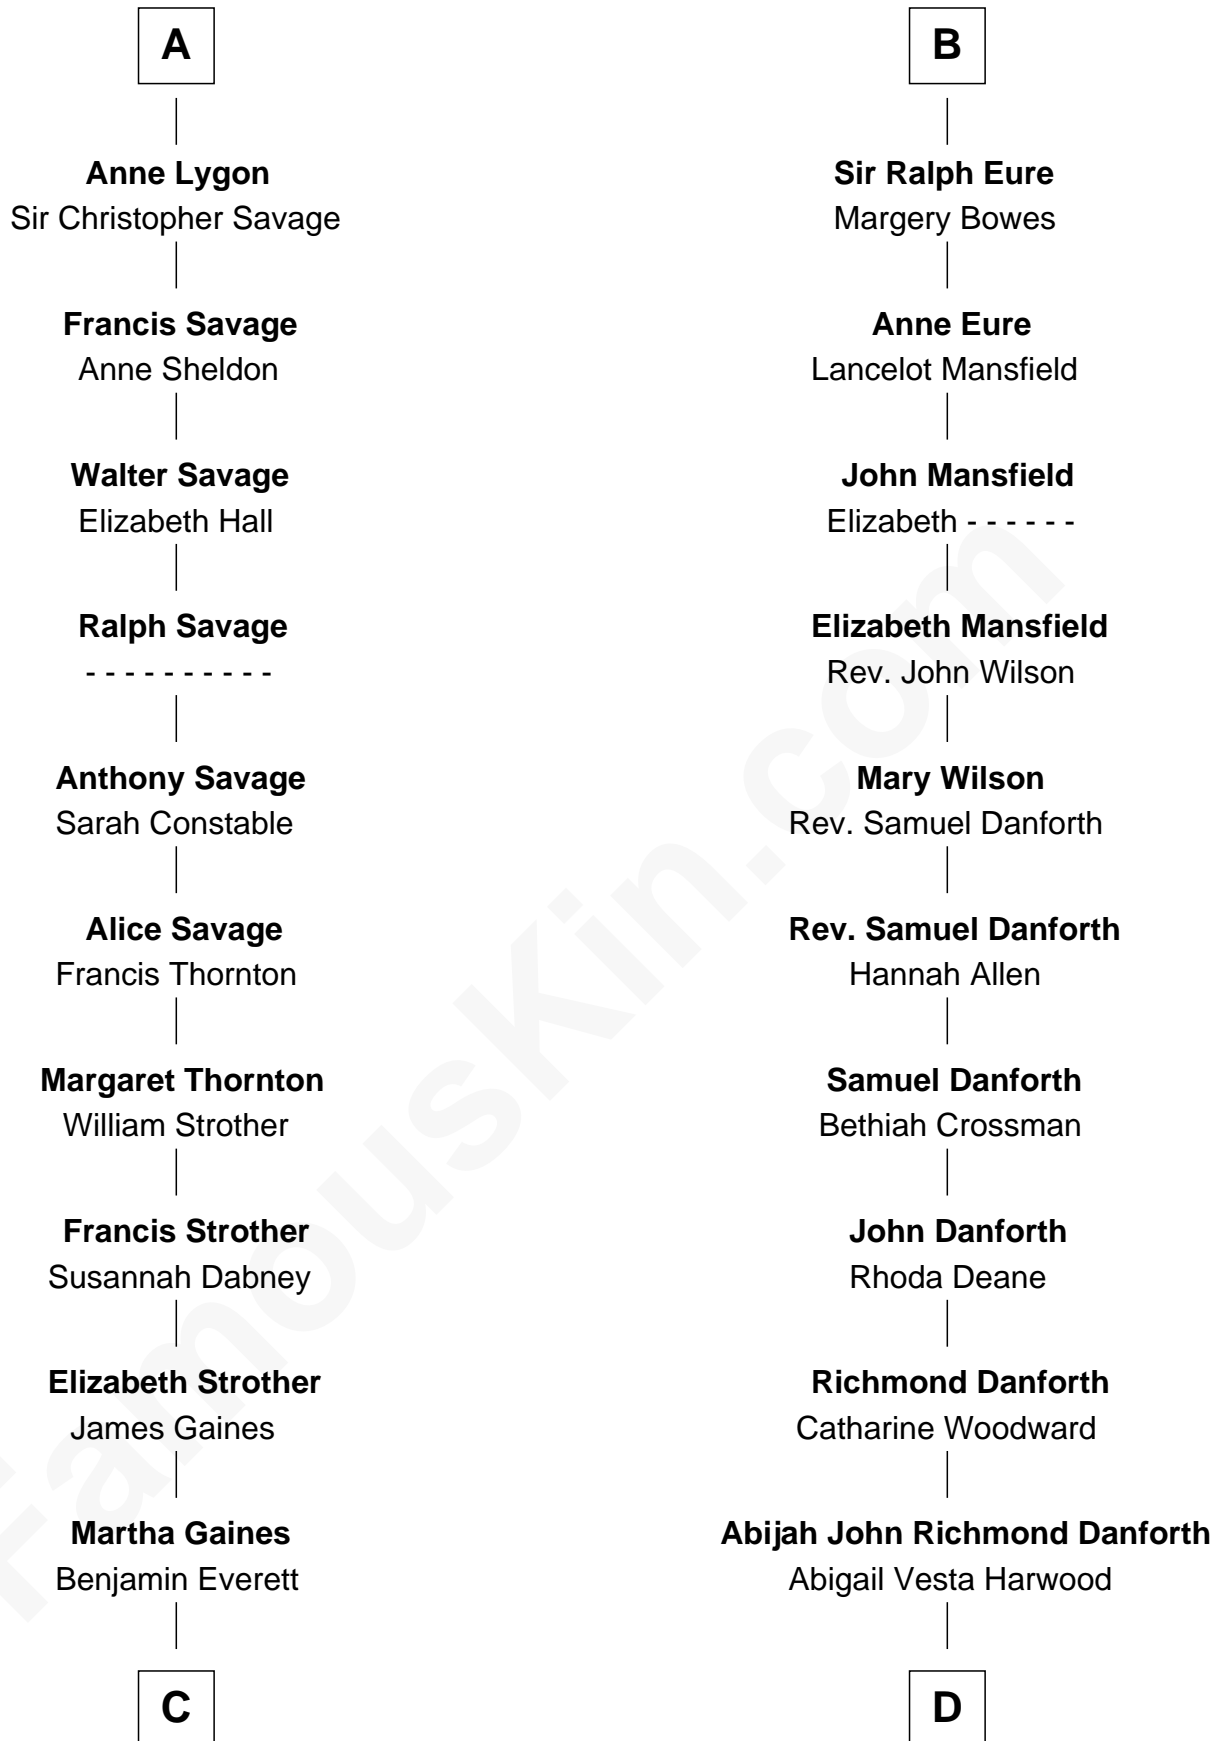

FamousKin.com Relationship Chart of

William H. Macy
TV and Movie Actor

21st cousin of

Zach Snyder
Filmmaker

Margaret de Audley
Ralph de Stafford

C

Dr. George Gaines Everitt

Mary A. Mayers

Horace Benjamin Everitt

Martha Leticia Roberts

Mary Lois Everitt

Clement Overstreet

Lois Elizabeth Overstreet

William Hall Macy

William H. Macy

TV and Movie Actor