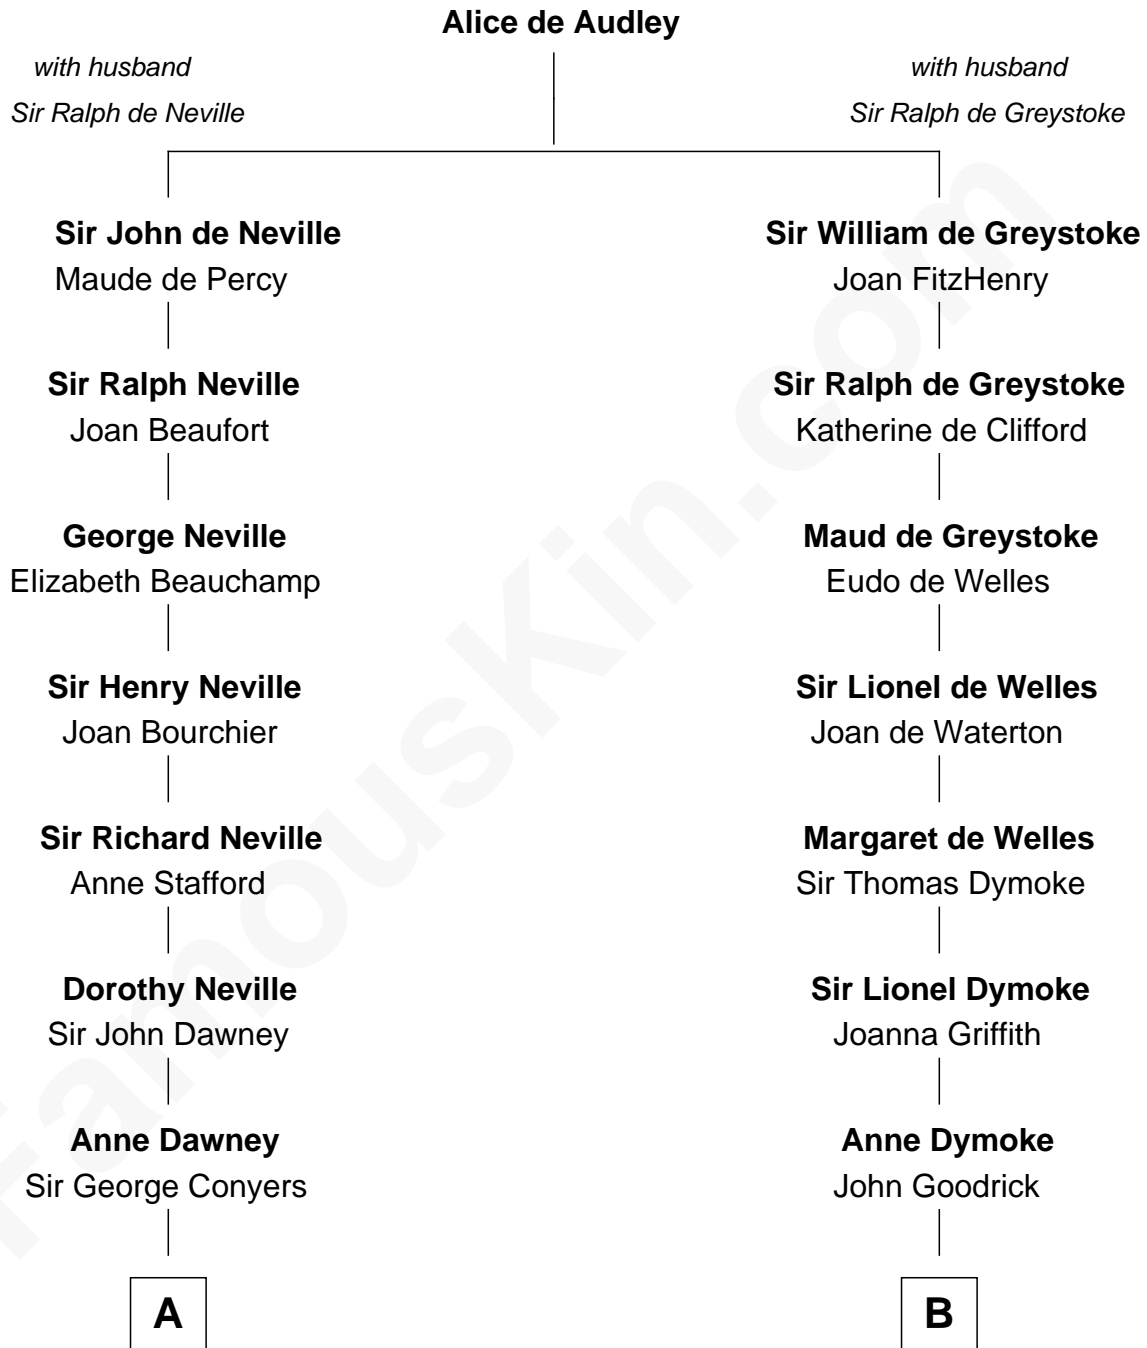

FamousKin.com Relationship Chart of

William H. Macy

TV and Movie Actor

18th cousin 1 time removed of

Robert Frost

Poet and Playwright

C

Mary Lois Everitt
Clement Overstreet

Lois Elizabeth Overstreet
William Hall Macy

William H. Macy
TV and Movie Actor

D

William Prescott Frost
Isabella Moodie

Robert Frost
Poet and Playwright

FamousKin.com