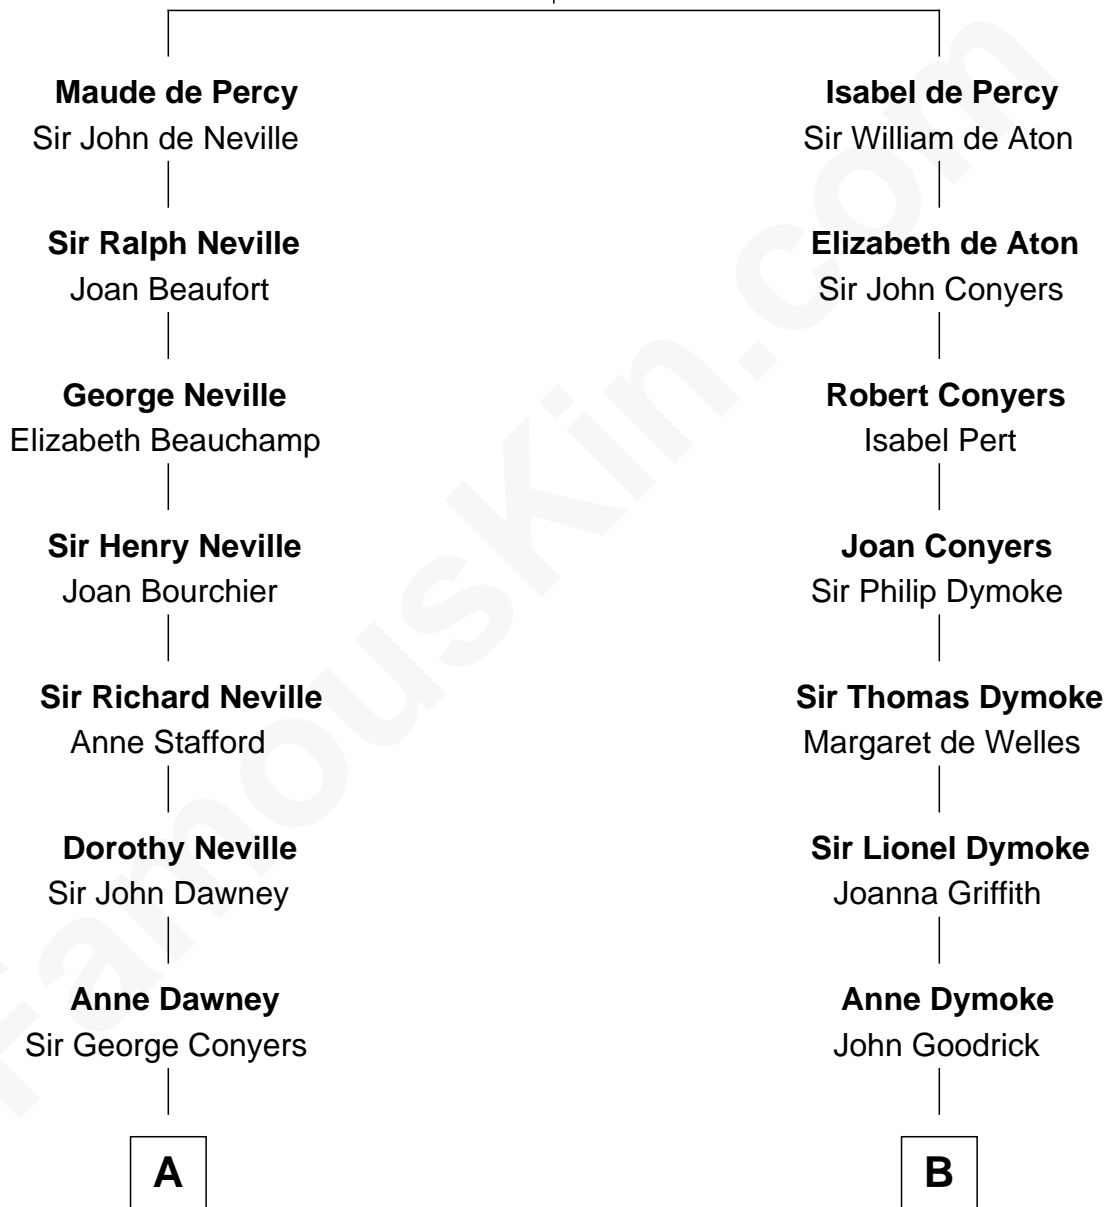

FamousKin.com Relationship Chart of

William H. Macy

TV and Movie Actor

18th cousin 1 time removed of

Robert Frost

Poet and Playwright

Sir Henry de Percy

Idoine de Clifford

C

Mary Lois Everitt
Clement Overstreet

Lois Elizabeth Overstreet
William Hall Macy

William H. Macy
TV and Movie Actor

D

William Prescott Frost
Isabella Moodie

Robert Frost
Poet and Playwright

FamousKin.com