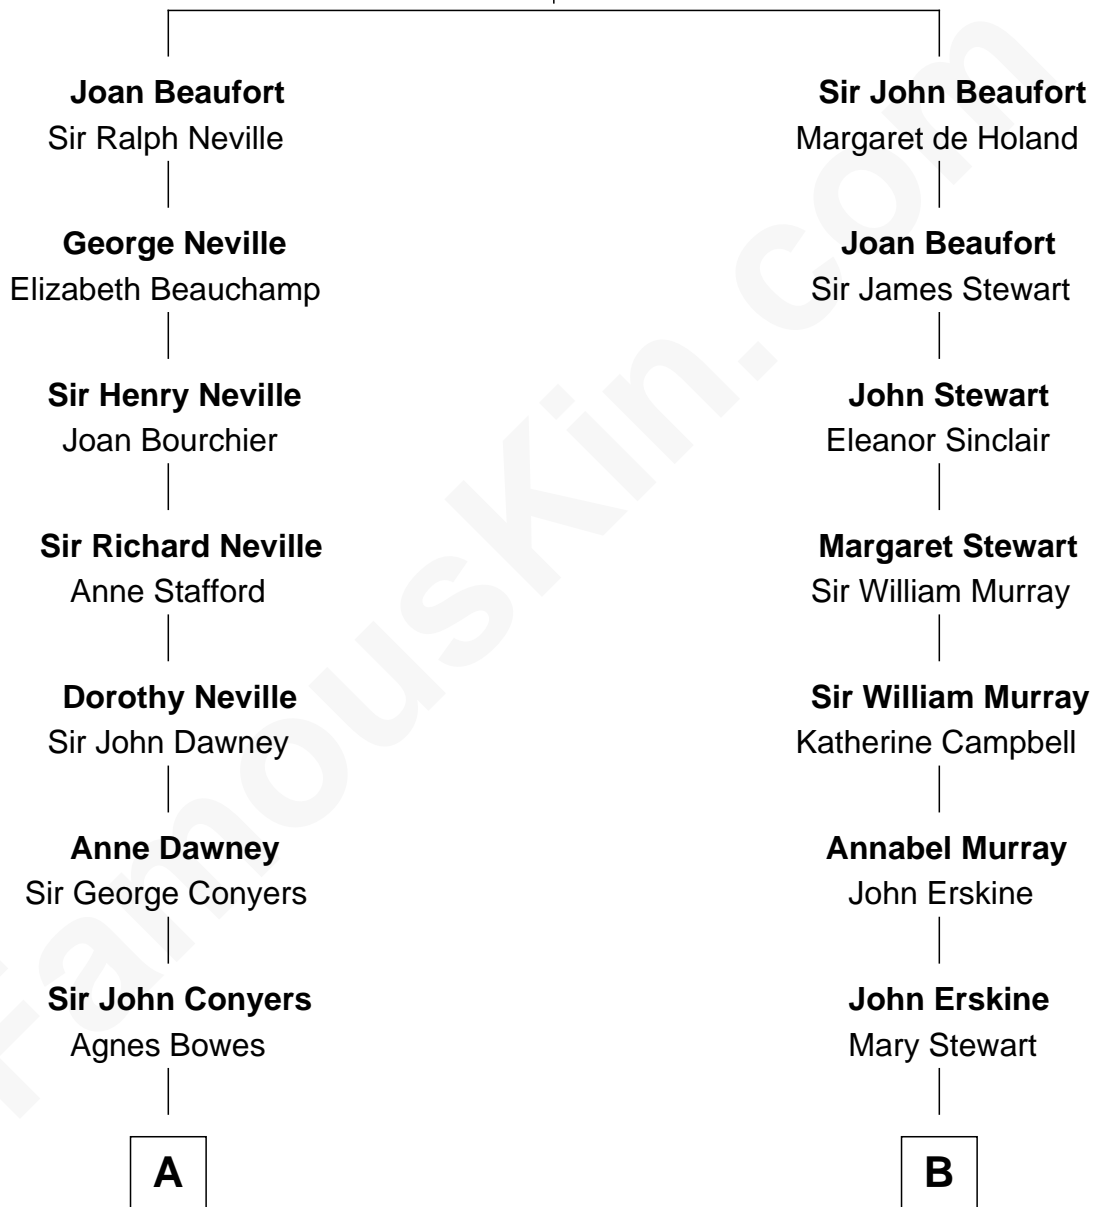

FamousKin.com Relationship Chart of

William H. Macy

TV and Movie Actor

10th cousin 8 times removed of

Major John Pitcairn

British Commander at Battle of Lexington

John of Gaunt

Katherine Roet

C

—
Lois Elizabeth Overstreet

William Hall Macy

—
William H. Macy

TV and Movie Actor

FamousKin.com