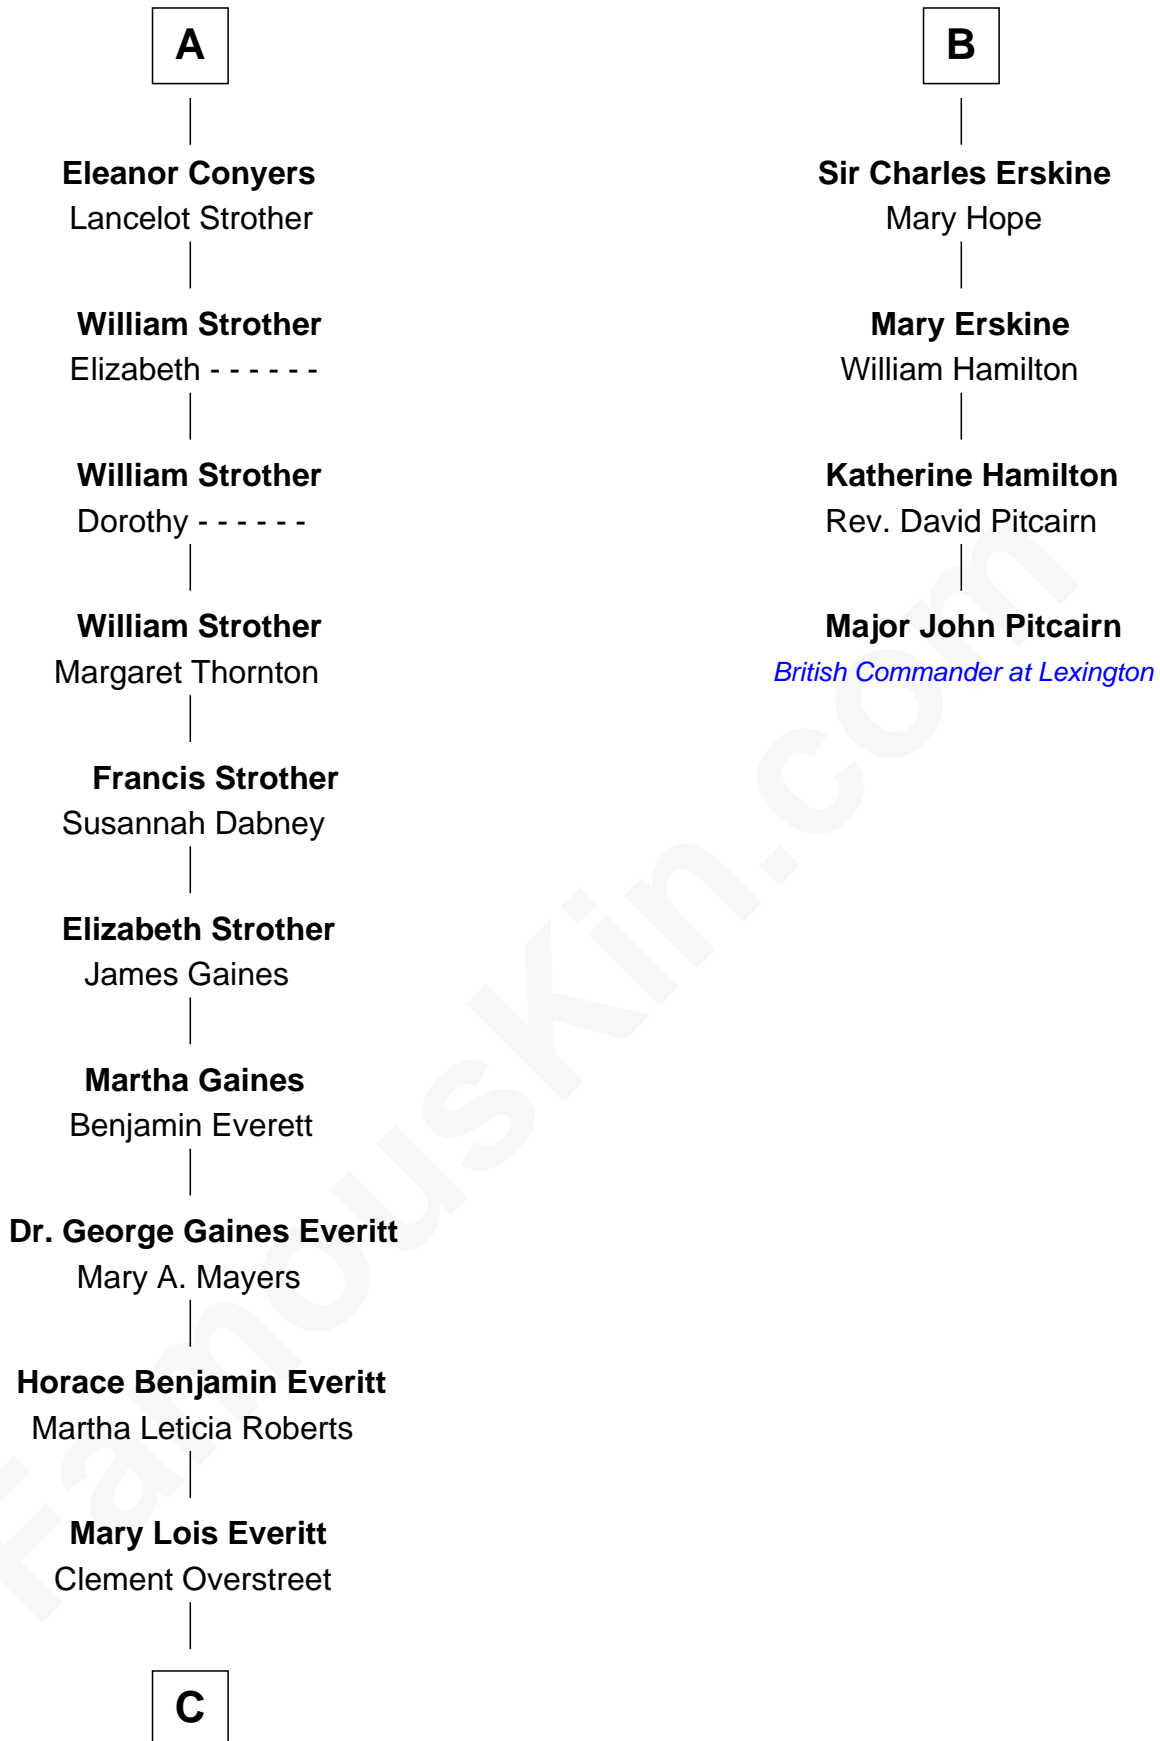

FamousKin.com Relationship Chart of

William H. Macy

TV and Movie Actor

10th cousin 8 times removed of

Major John Pitcairn

British Commander at Battle of Lexington

John of Gaunt

Katherine Roet

C

—
Lois Elizabeth Overstreet

William Hall Macy

—
William H. Macy

TV and Movie Actor

FamousKin.com