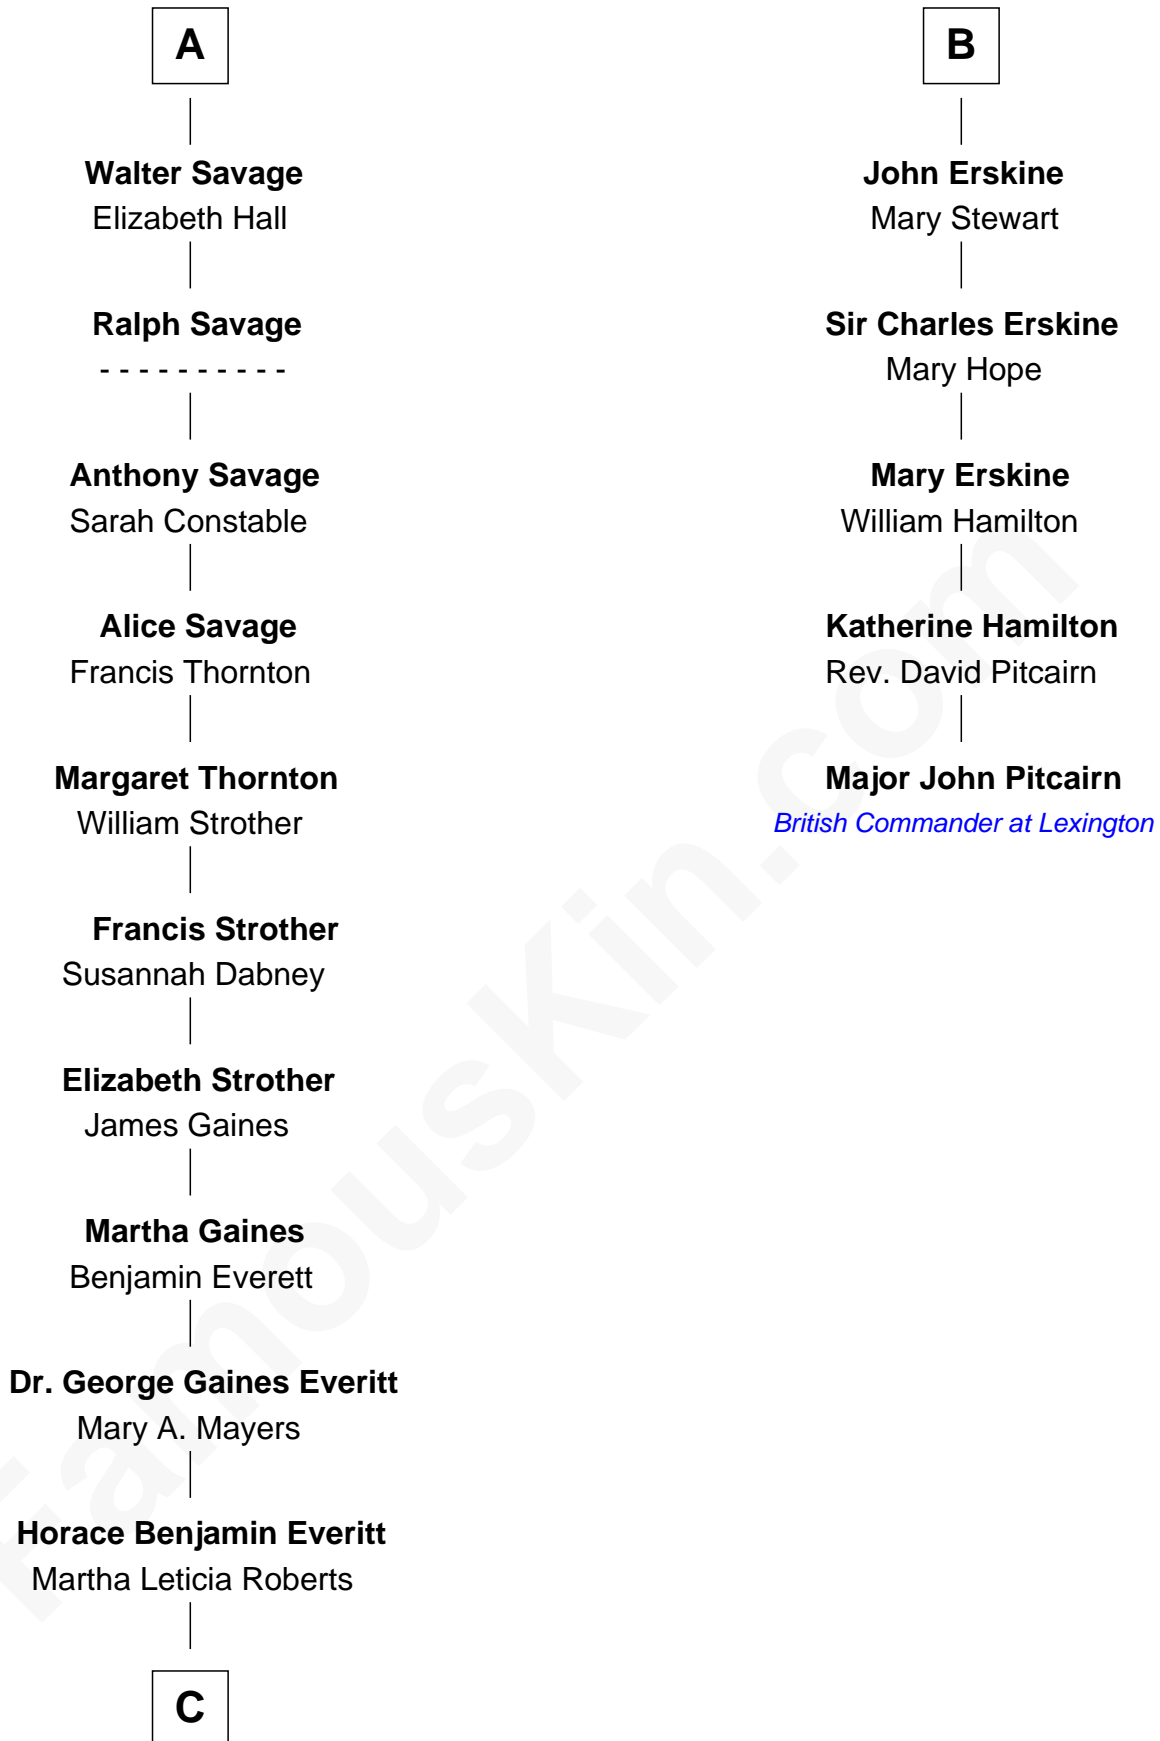

FamousKin.com Relationship Chart of

William H. Macy

TV and Movie Actor

11th cousin 8 times removed of

Major John Pitcairn

British Commander at Battle of Lexington

C

—
Mary Lois Everitt
Clement Overstreet

—
Lois Elizabeth Overstreet
William Hall Macy

—
William H. Macy
TV and Movie Actor

FamousKin.com