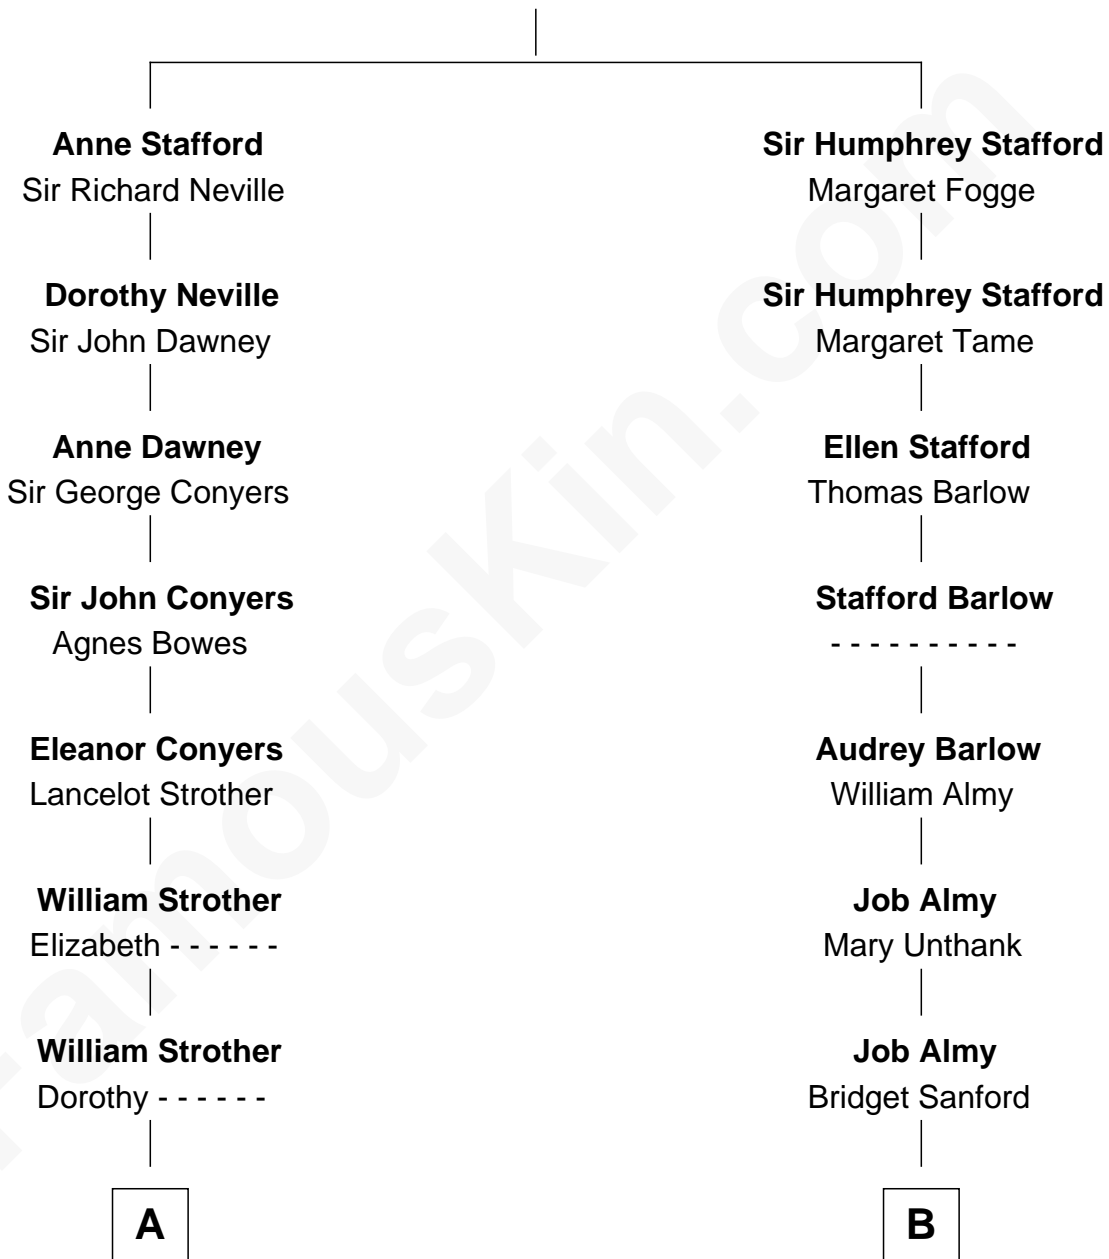

FamousKin.com Relationship Chart of

William H. Macy

TV and Movie Actor

13th cousin 2 times removed of

Marilyn Monroe

Actress, Model, and Singer

Humphrey Stafford

Katherine Fray

A

William Strother
Margaret Thornton

Francis Strother
Susannah Dabney

Elizabeth Strother
James Gaines

Martha Gaines
Benjamin Everett

Dr. George Gaines Everitt
Mary A. Mayers

Horace Benjamin Everitt
Martha Leticia Roberts

Frederick Almy Gifford
Elizabeth Easton Tennant

Charles Stanley Gifford
Gladys Pearl Monroe

Marilyn Monroe
Actress, Model, and Singer