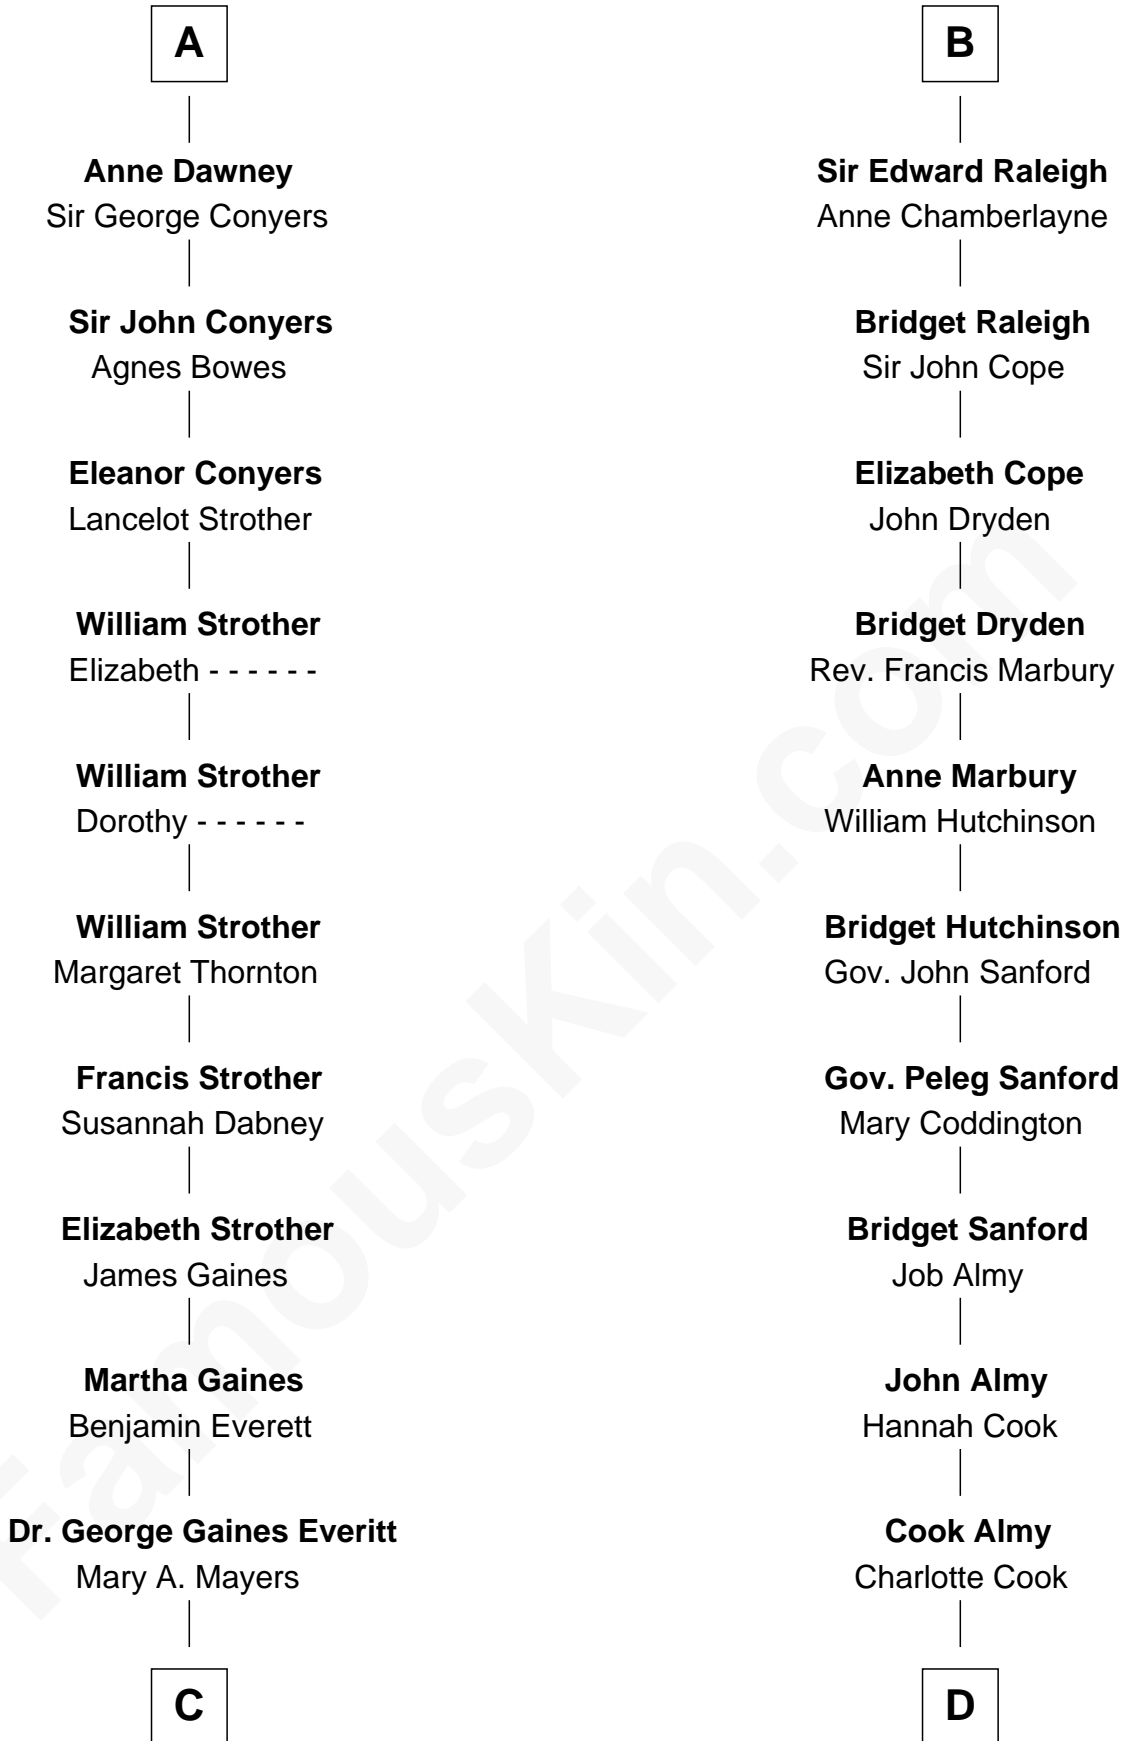

FamousKin.com

Relationship Chart of

William H. Macy

TV and Movie Actor

20th cousin 1 time removed of

Marilyn Monroe

Actress, Model, and Singer

Sir Hugh I de Audley

Dorothy Neville
Sir John Dawney

A

Hugh de Audley
Margaret de Clare

Margaret de Audley
Ralph de Stafford

Elizabeth de Stafford
John de Ferrers

Robert de Ferrers
Margaret Despencer

Phillippa Ferrers
Sir Thomas Greene

Elizabeth Greene
William Raleigh

Sir Edward Raleigh
Margaret Verney

B

C

Horace Benjamin Everitt

Martha Leticia Roberts

Mary Lois Everitt

Clement Overstreet