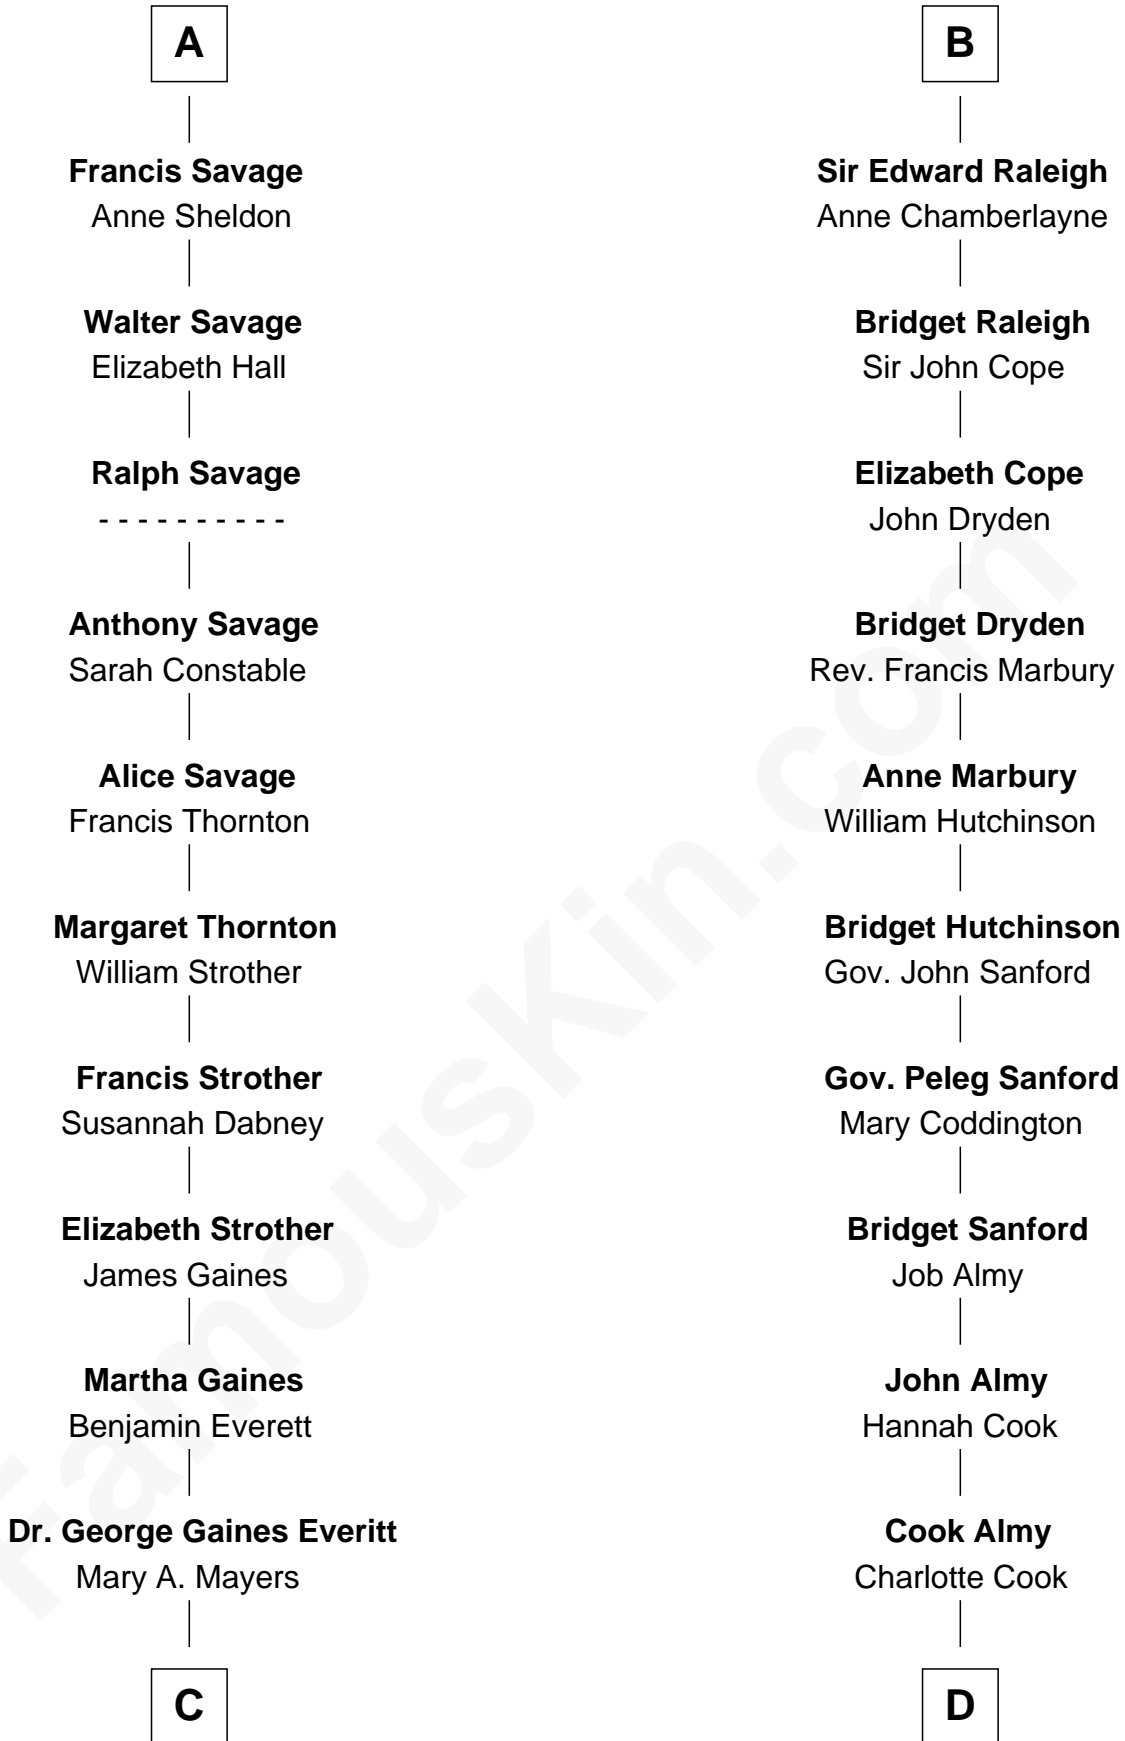

FamousKin.com

Relationship Chart of

William H. Macy

TV and Movie Actor

20th cousin 1 time removed of

Marilyn Monroe

Actress, Model, and Singer

Humphrey de Bohun

Elizabeth Plantagenet

Sir William de Bohun
Elizabeth de Badlesmere

Elizabeth de Bohun
Sir Richard Fitzalan

Elizabeth Fitzalan
Sir Robert Goushill

Joan Goushill
Sir Thomas Stanley

Katherine Stanley
Sir John Savage

Sir Christopher Savage
Anne Stanley

Sir Christopher Savage
Anne Lygon

A

Eleanor de Bohun
Sir James le Boteler

Pernel le Boteler
Sir Gilbert Talbot

Sir Richard Talbot
Ankaret le Strange

Mary Talbot
Sir Thomas Greene

Sir Thomas Greene
Phillippa Ferrers

Elizabeth Greene
William Raleigh

Sir Edward Raleigh
Margaret Verney

B

C

Horace Benjamin Everitt

Martha Leticia Roberts

Mary Lois Everitt