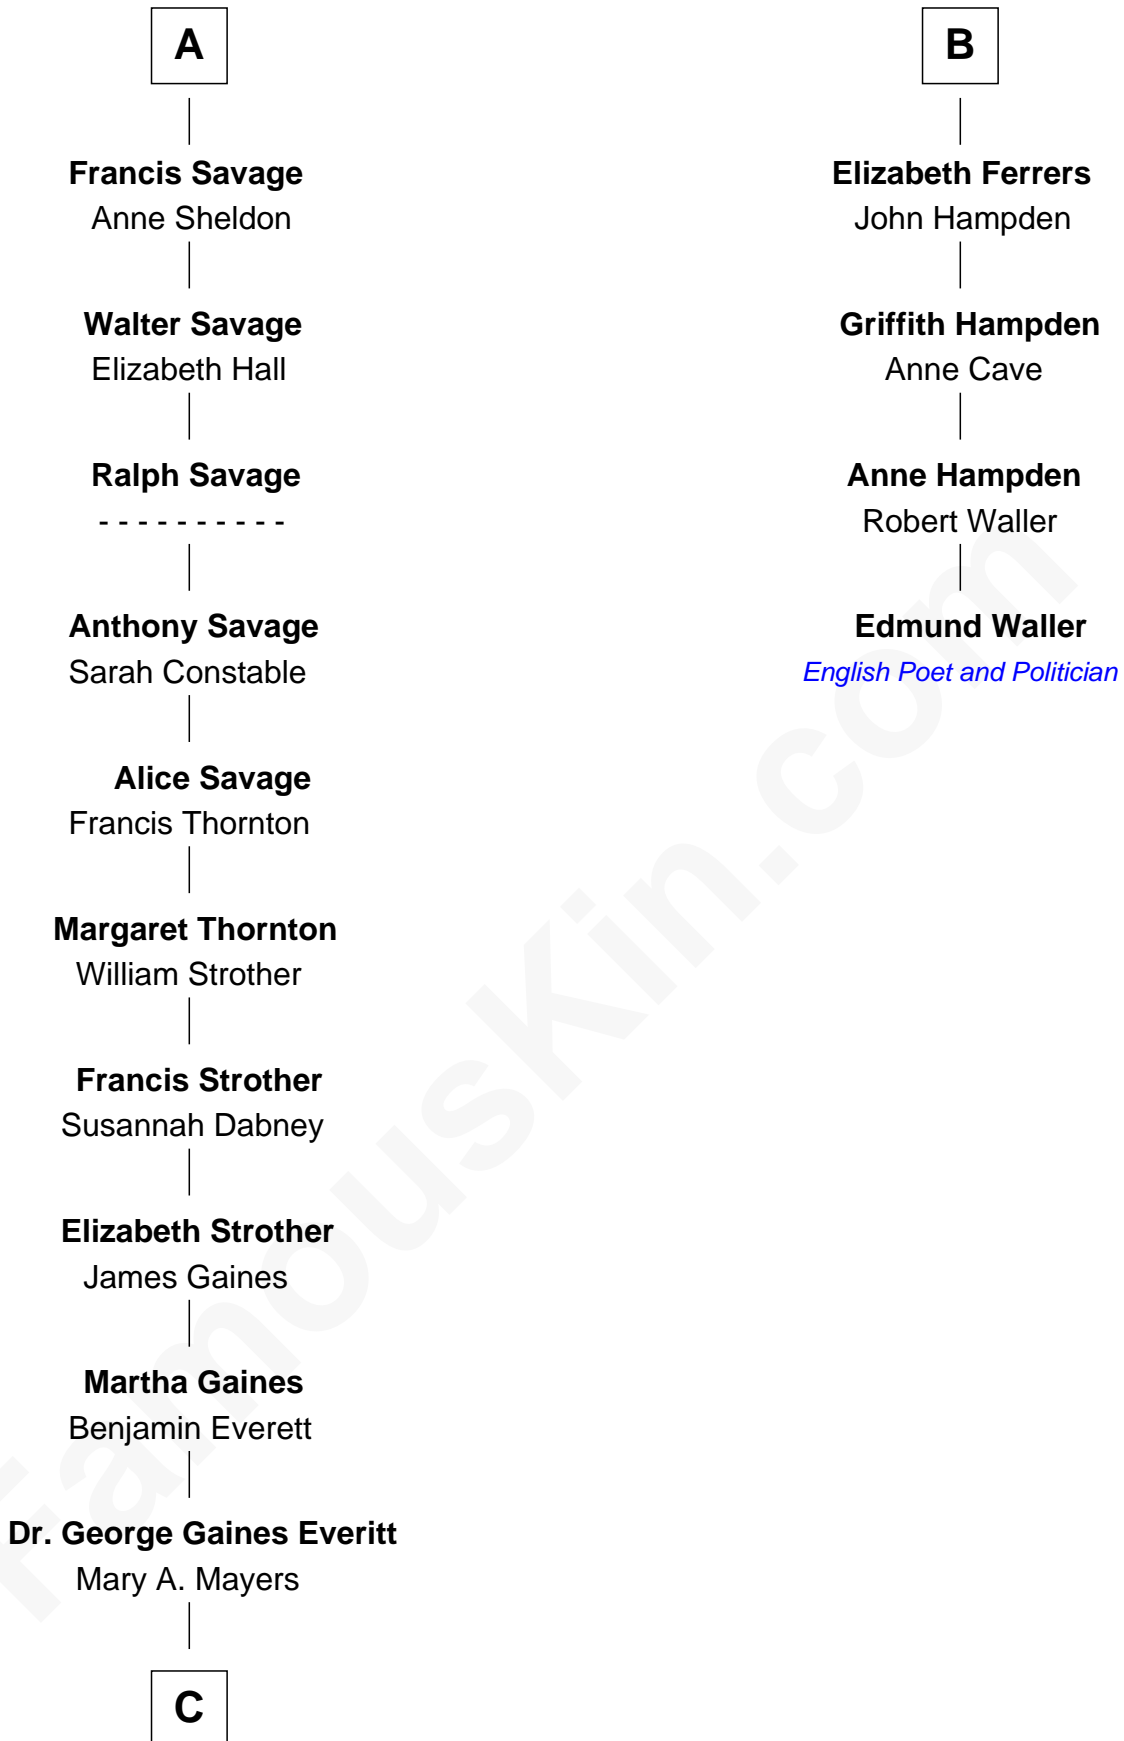

## Relationship Chart of

**William H. Macy**

*TV and Movie Actor*

10th cousin 10 times removed of

**Edmund Waller**

*English Poet and Politician*

**Bartholomew de Badlesmere**

Margaret de Clare

**Katherine Stanley**

Sir John Savage

**Sir Christopher Savage**

Anne Stanley

**Sir Christopher Savage**

Anne Lygon

**A**

**Margery de Badlesmere**

Sir William de Ros

**Maud de Roos**

John de Welles

**Margery de Welles**

Stephen le Scrope

**Maude le Scrope**

Sir Baldwin Freville

**Elizabeth Freville**

Sir Thomas Ferrers

**Sir Henry Ferrers**

Margaret Heckstall

**Sir Edward Ferrers**

Constance Brome

**B**

**C**

—  
**Horace Benjamin Everitt**