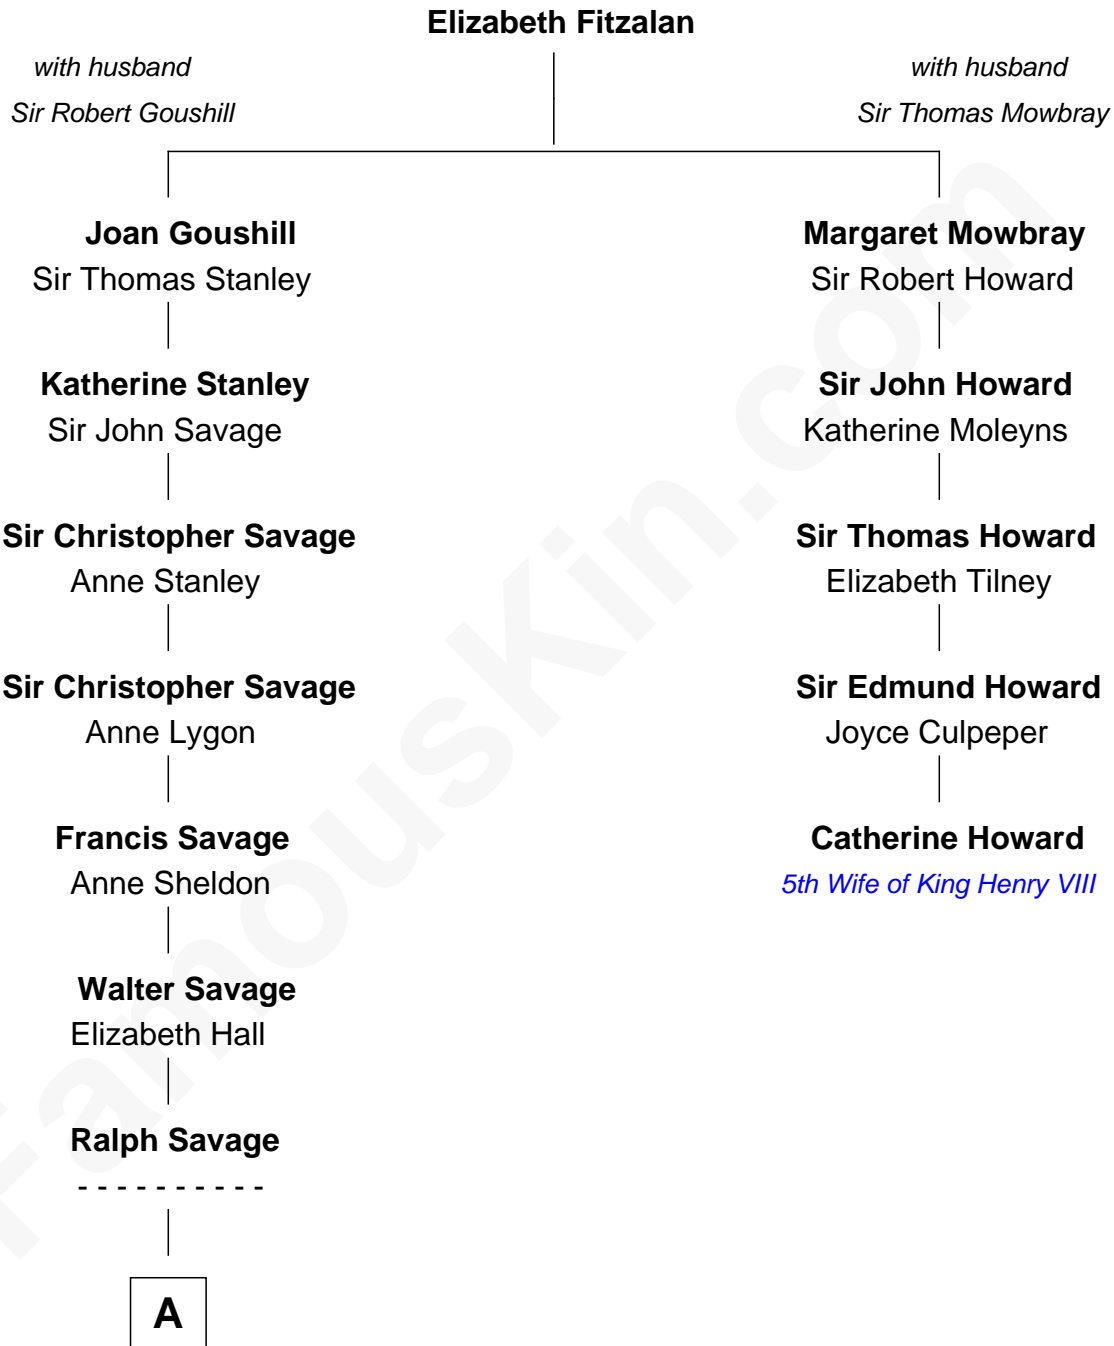

FamousKin.com Relationship Chart of

William H. Macy

TV and Movie Actor

4th cousin 13 times removed of

Catherine Howard

5th Wife of King Henry VIII

A

Anthony Savage

Sarah Constable

Alice Savage

Francis Thornton

Margaret Thornton

William Strother

Francis Strother

Susannah Dabney

Elizabeth Strother