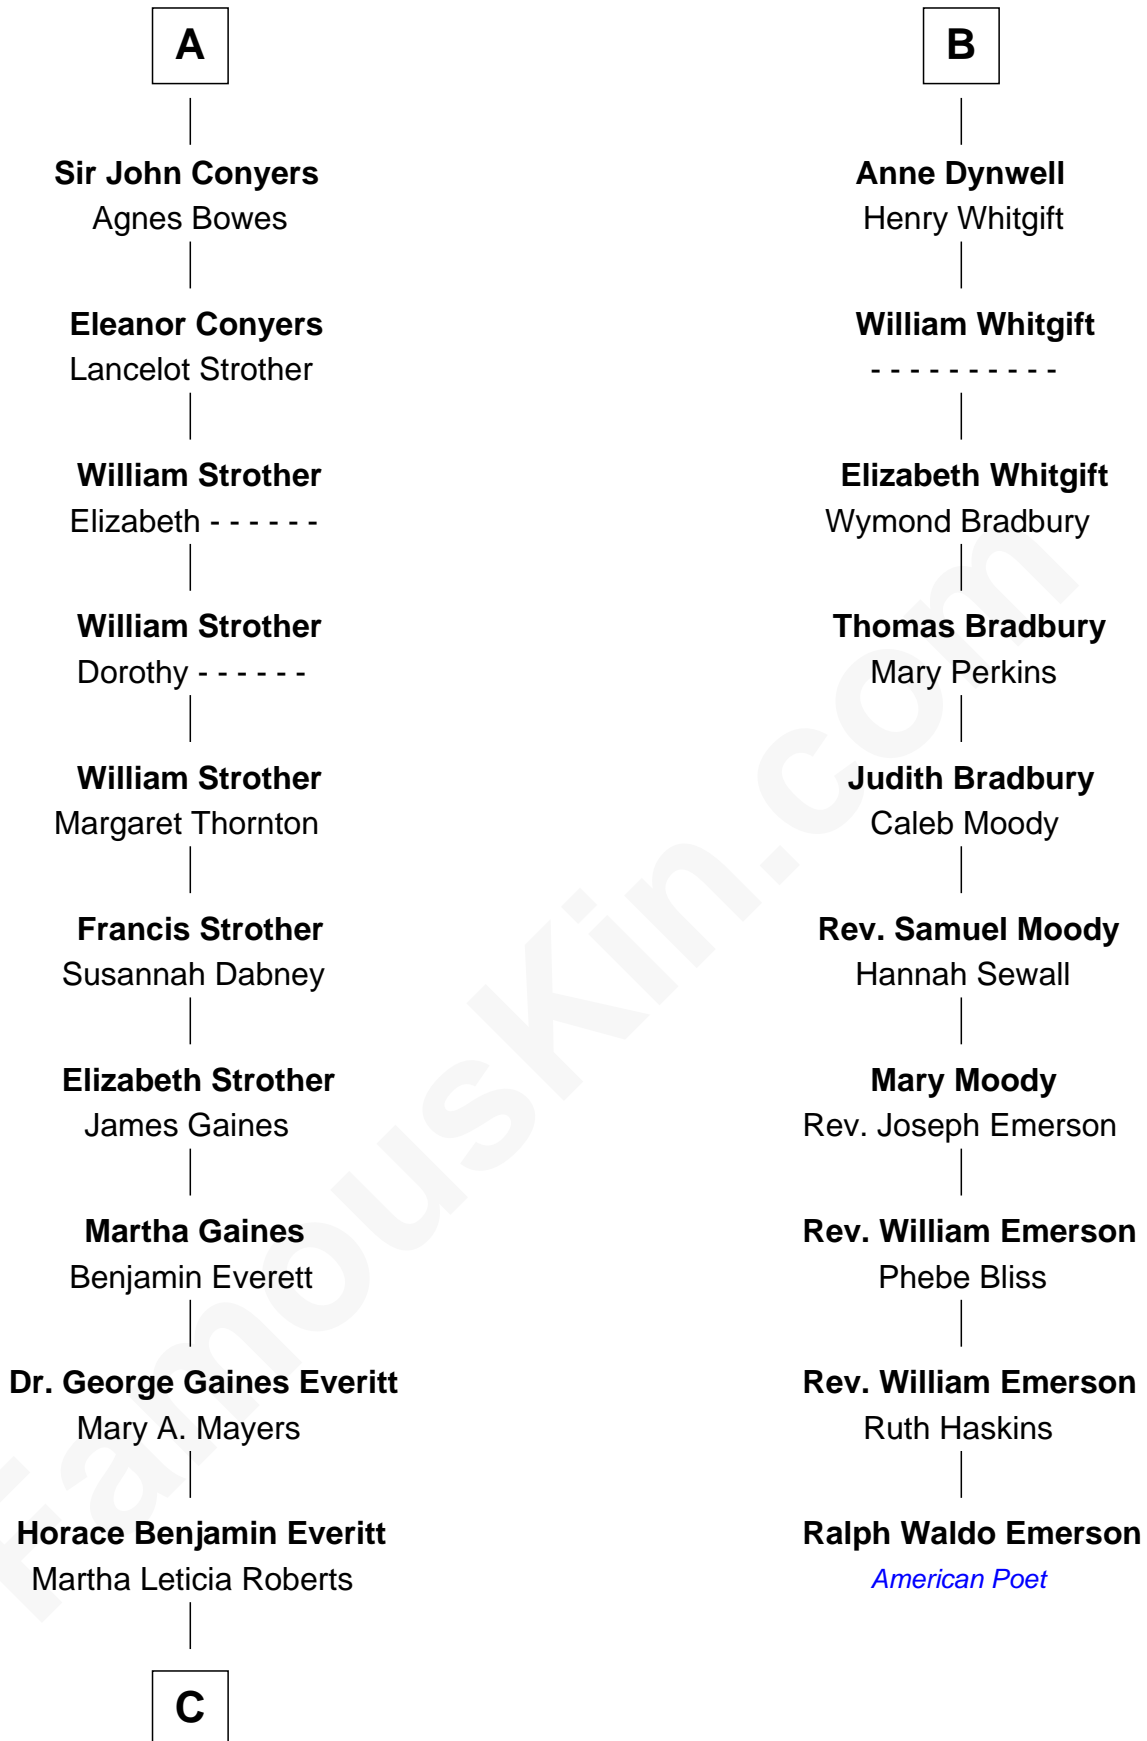

FamousKin.com Relationship Chart of

William H. Macy

TV and Movie Actor

16th cousin 3 times removed of

Ralph Waldo Emerson

American Poet

C

—
Mary Lois Everitt
Clement Overstreet

—
Lois Elizabeth Overstreet
William Hall Macy

—
William H. Macy
TV and Movie Actor

FamousKin.com