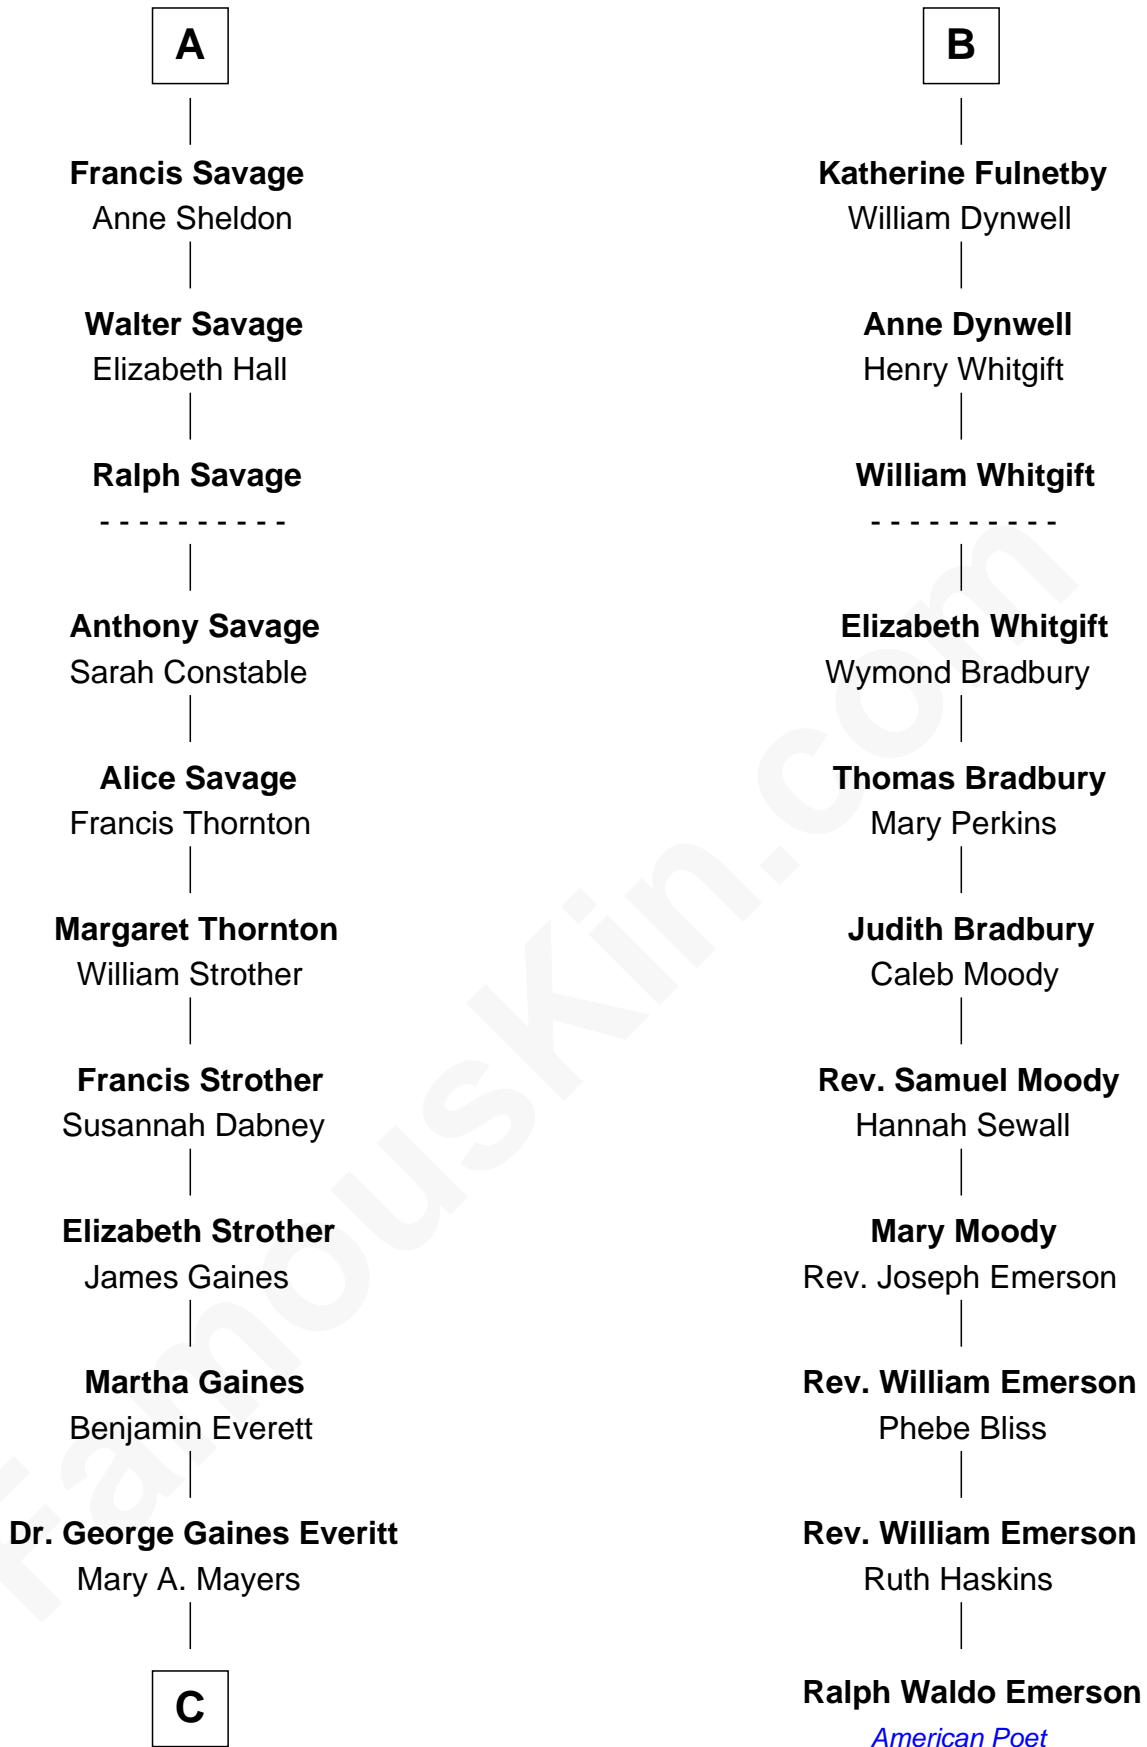

FamousKin.com Relationship Chart of

William H. Macy

TV and Movie Actor

17th cousin 3 times removed of

Ralph Waldo Emerson

American Poet

Henry Plantagenet

Maud de Chaworth

Katherine Stanley

Sir John Savage

Sir Christopher Savage

Anne Stanley

Sir Christopher Savage

Anne Lygon

A

Joan of Lancaster

John de Mowbray

John de Mowbray

Elizabeth de Segrave

Eleanor de Mowbray

John de Welles

Eudo de Welles

Maud de Greystoke

Sir Lionel de Welles

Joan de Waterton

Margaret de Welles

Sir Thomas Dymoke

Jane Dymoke

John Fulnetby

B

C

—
Horace Benjamin Everitt