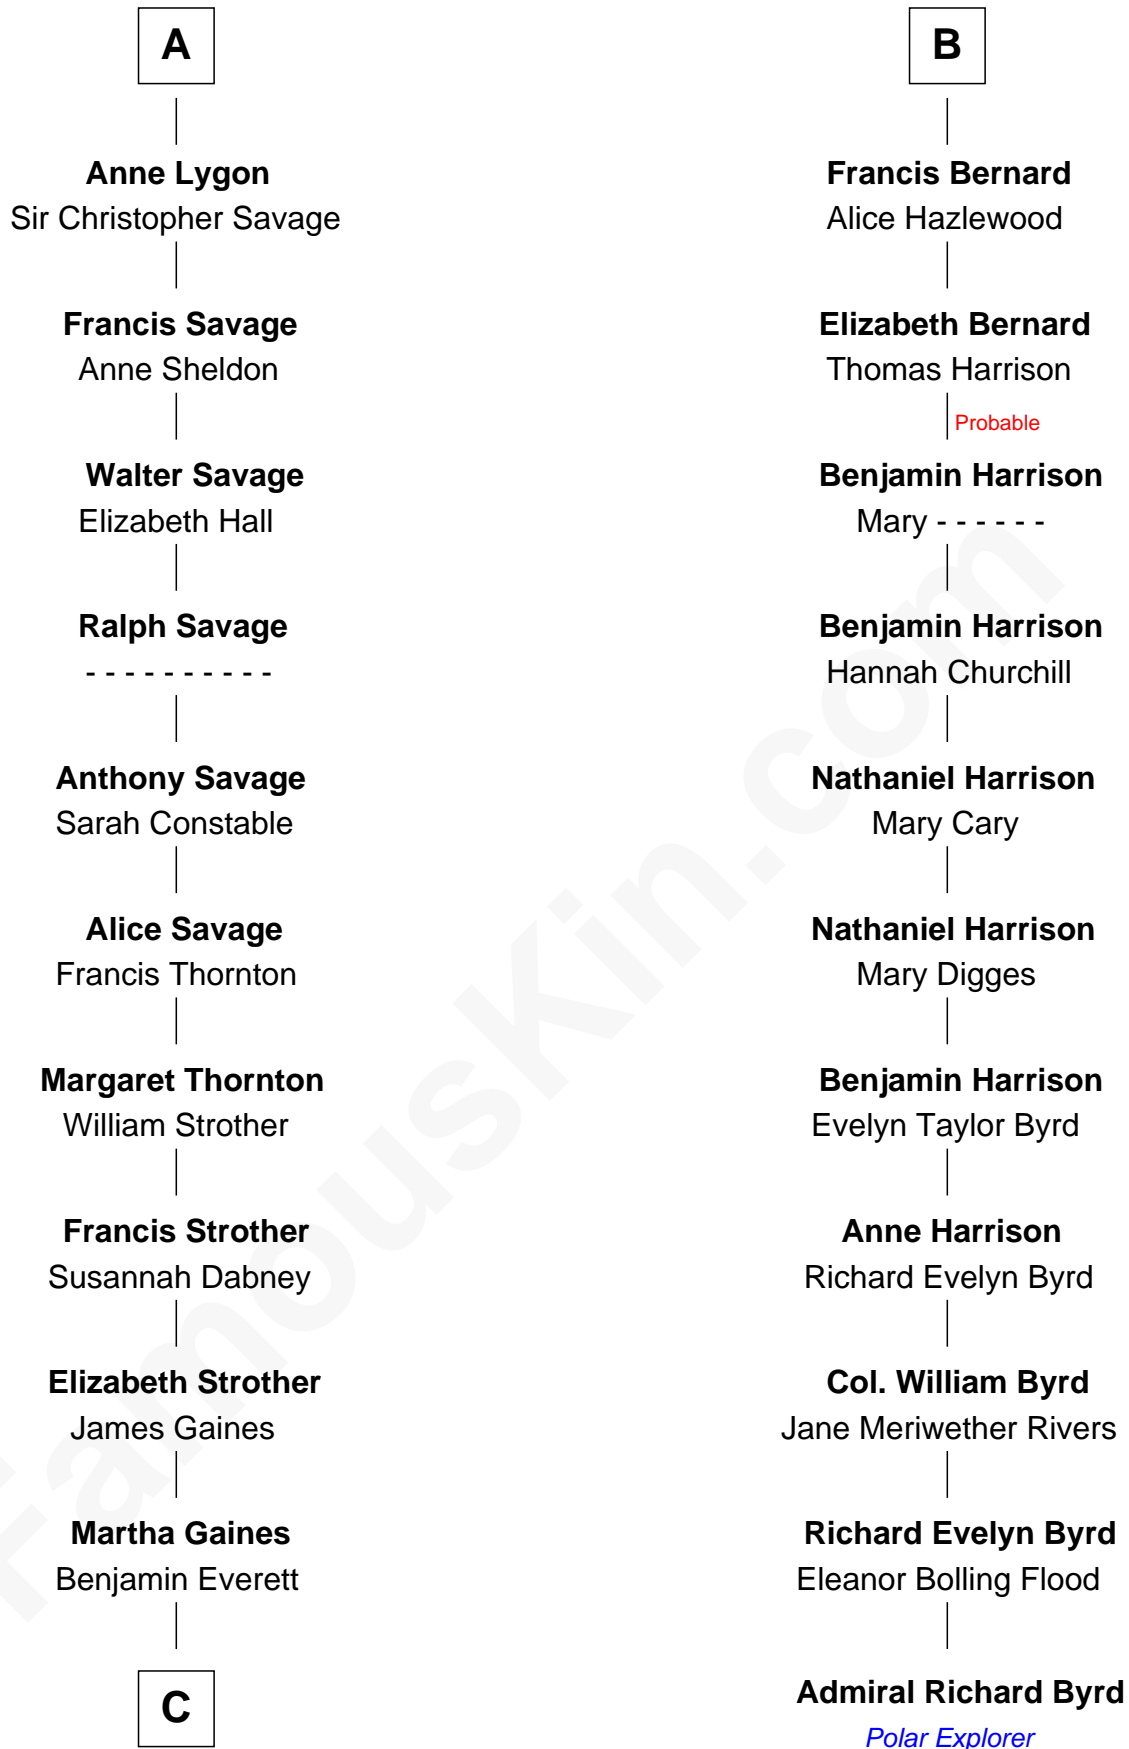

# FamousKin.com Relationship Chart of

**William H. Macy**

*TV and Movie Actor*

17th cousin 4 times removed of

**Admiral Richard Byrd**

*Polar Explorer*

**Margaret de Audley**

Ralph de Stafford

Philippa de Beauchamp

**Margaret de Stafford**

Sir Ralph Neville

**Margaret de Neville**

Sir Richard Scrope

**Sir Henry le Scrope**

Elizabeth le Scrope

**Margaret Scrope**

John Bernard

**John Bernard**

Margaret Daundelyn

**John Bernard**

Cecily Muscote

**B**

**C**

—  
**Dr. George Gaines Everitt**

Mary A. Mayers

—  
**Horace Benjamin Everitt**

Martha Leticia Roberts

—  
**Mary Lois Everitt**

Clement Overstreet

—  
**Lois Elizabeth Overstreet**

William Hall Macy

—  
**William H. Macy**