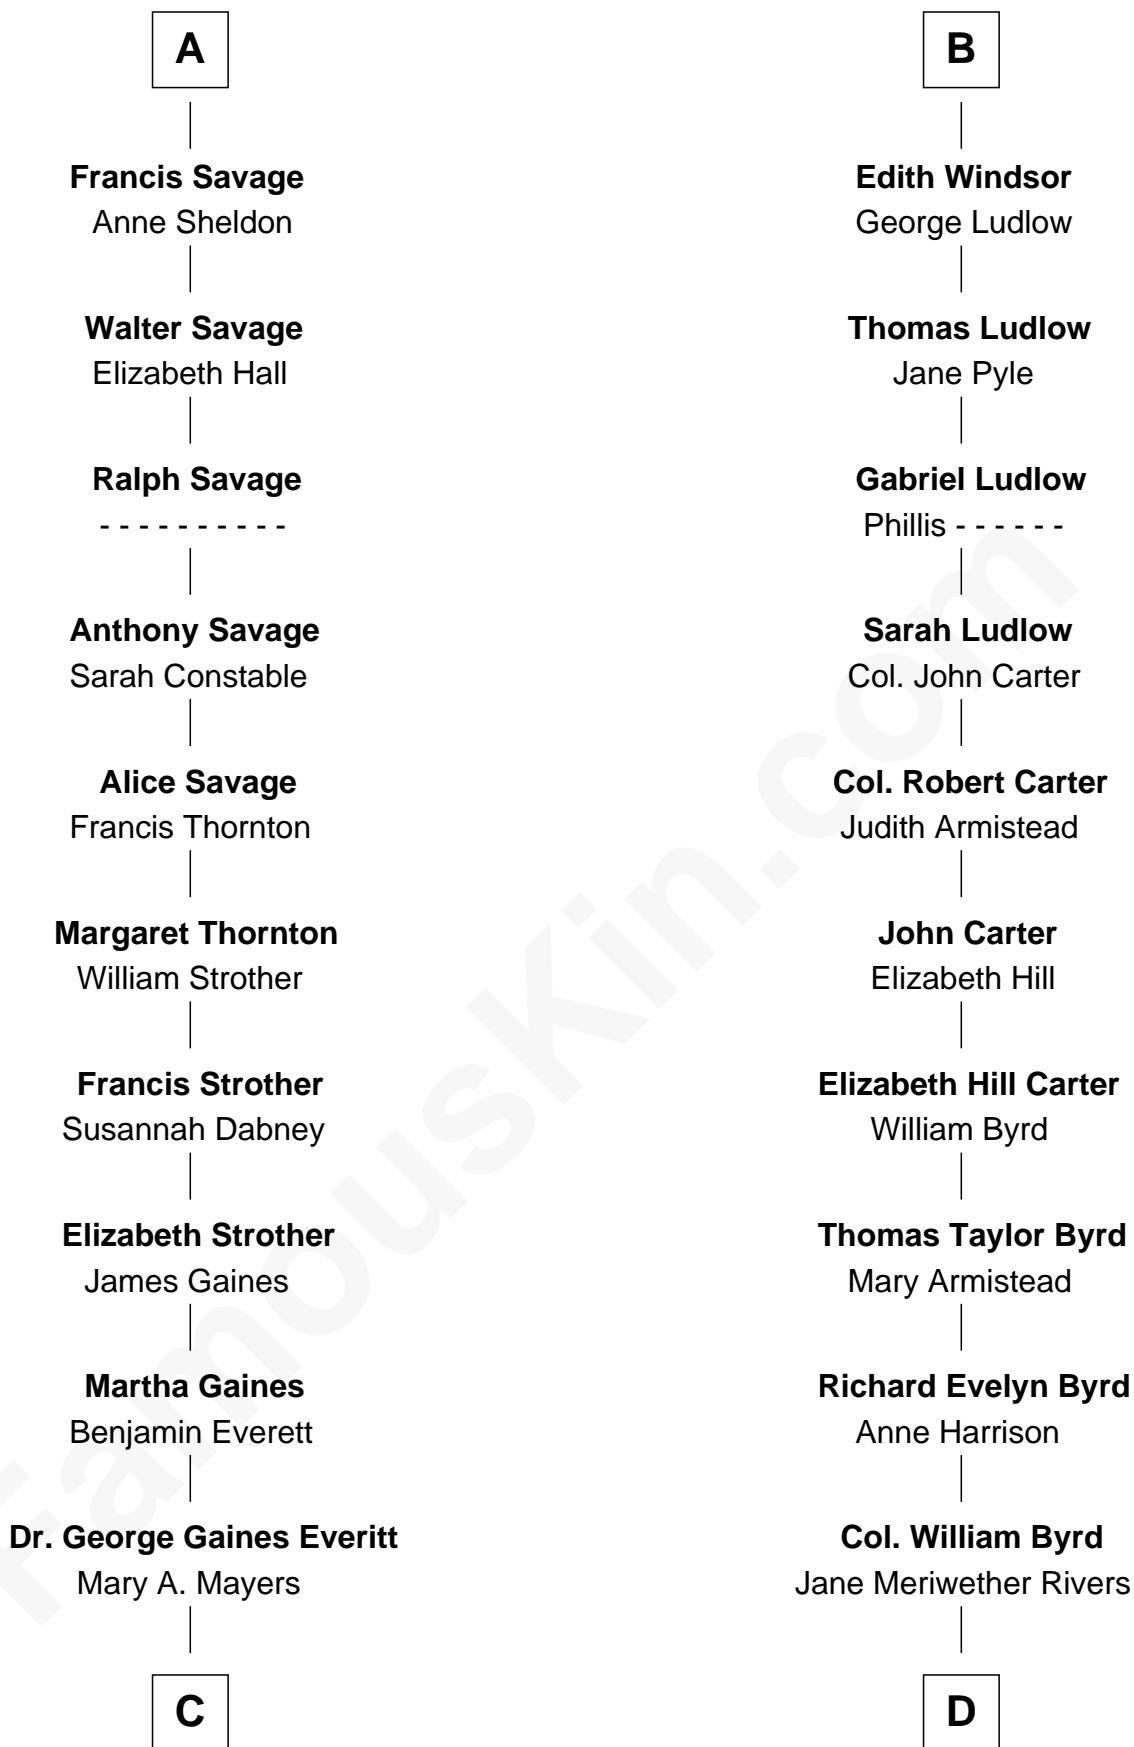

FamousKin.com Relationship Chart of

William H. Macy

TV and Movie Actor

18th cousin 2 times removed of

Admiral Richard Byrd

Polar Explorer

Humphrey de Bohun

Elizabeth Plantagenet

Sir William de Bohun
Elizabeth de Badlesmere

Elizabeth de Bohun
Sir Richard Fitzalan

Elizabeth Fitzalan
Sir Robert Goushill

Joan Goushill
Sir Thomas Stanley

Katherine Stanley
Sir John Savage

Sir Christopher Savage
Anne Stanley

Sir Christopher Savage
Anne Lygon

A

Margaret de Bohun
Sir Hugh de Courtnay

Elizabeth de Courtnay
Sir Andrew Luttrell

Sir Hugh Luttrell
Catherine de Beaumont

Elizabeth Luttrell
John Stratton

Elizabeth Stratton
John Andrews

Elizabeth Andrews
Sir Thomas de Windsor

Sir Andrews de Windsor
Elizabeth Blount

B

C

Horace Benjamin Everitt
Martha Leticia Roberts

Mary Lois Everitt
Clement Overstreet

Lois Elizabeth Overstreet
William Hall Macy