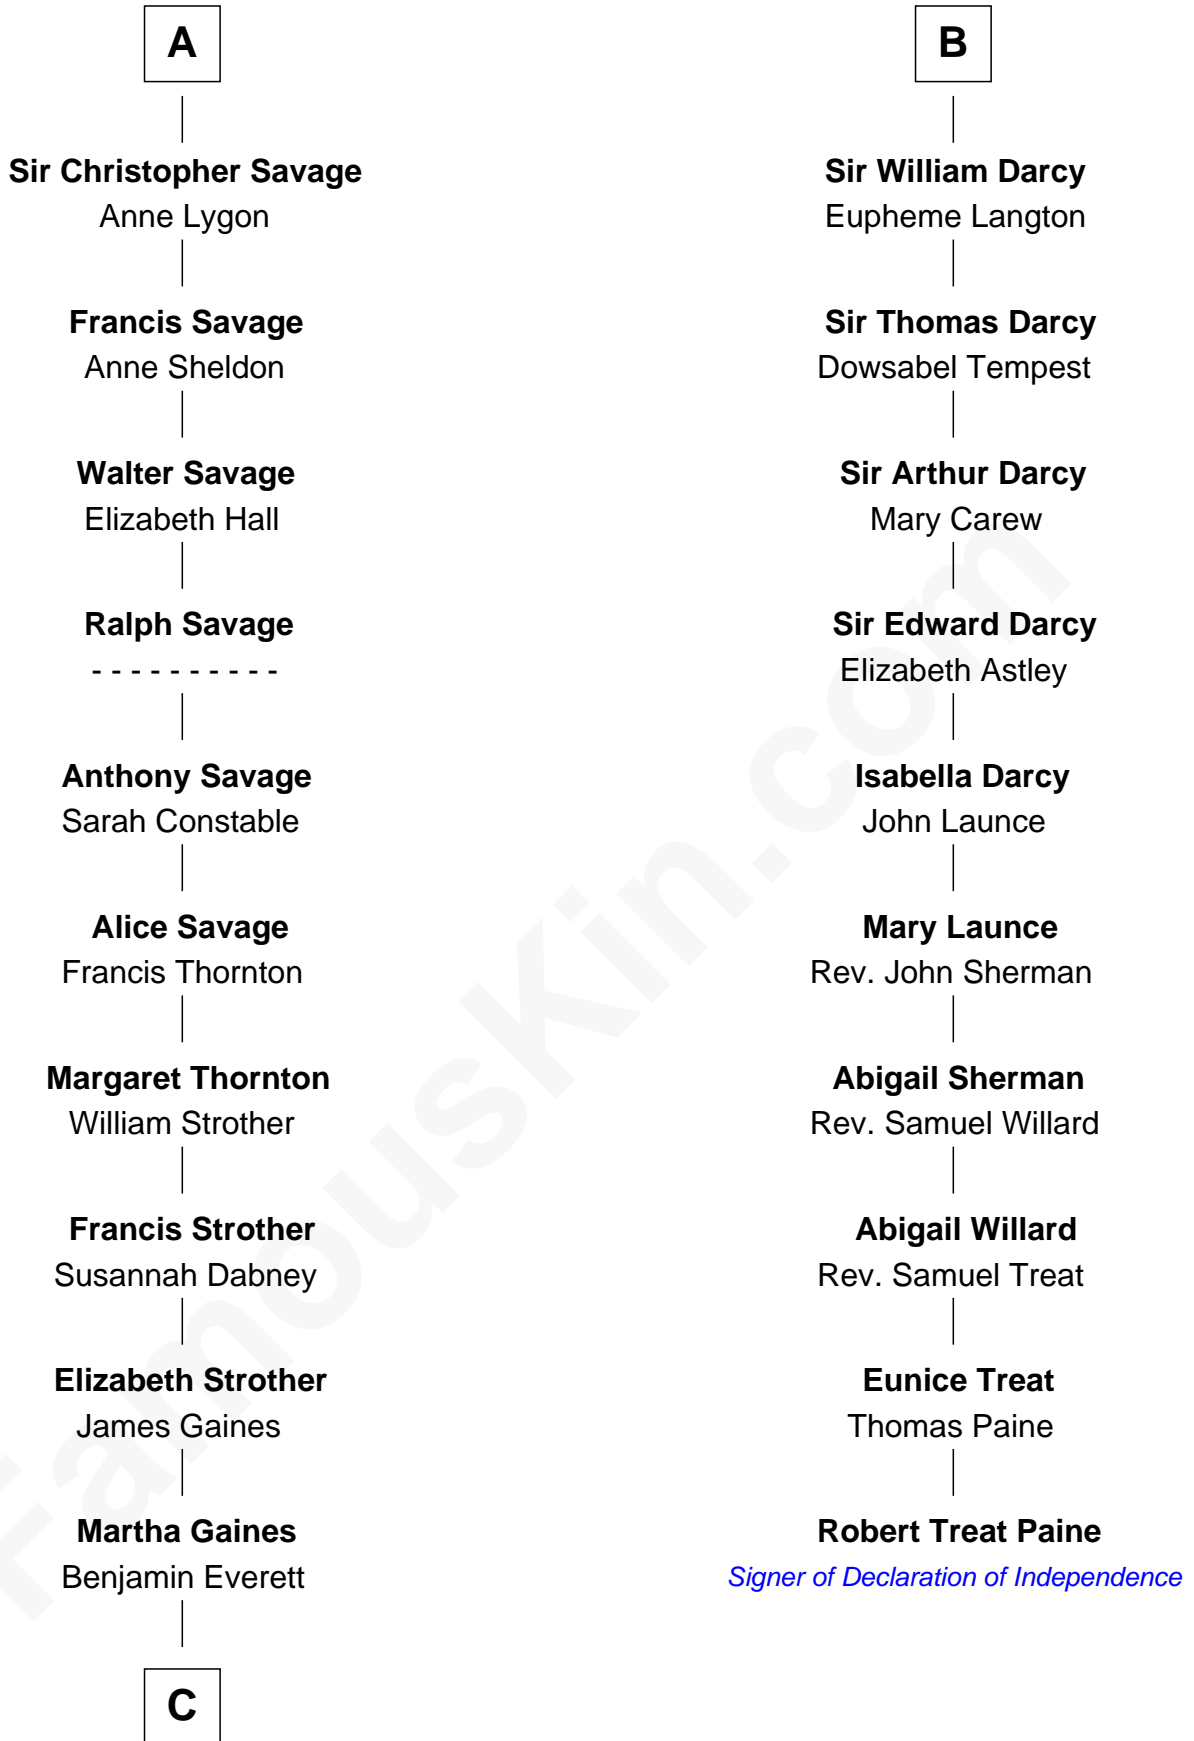

FamousKin.com Relationship Chart of

William H. Macy

TV and Movie Actor

16th cousin 5 times removed of

Robert Treat Paine

Signer of the Declaration of Independence

Humphrey de Bohun

Maud de Fiennes