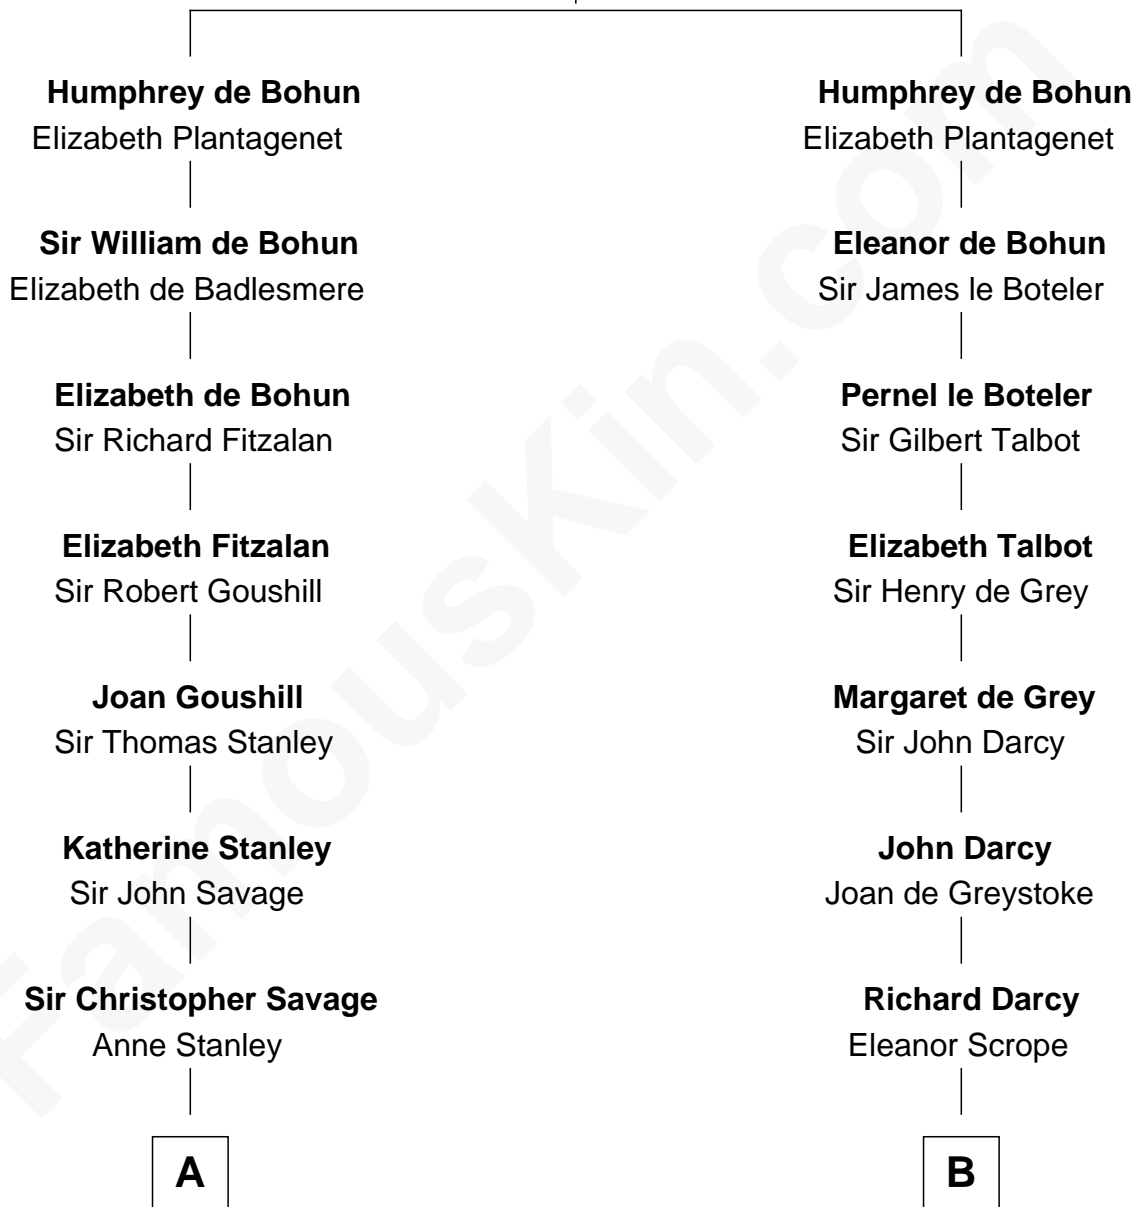

FamousKin.com Relationship Chart of

William H. Macy

TV and Movie Actor

16th cousin 5 times removed of

Robert Treat Paine

Signer of the Declaration of Independence

Humphrey de Bohun

Maud de Fiennes

C

—
Dr. George Gaines Everitt

Mary A. Mayers

—
Horace Benjamin Everitt

Martha Leticia Roberts

—
Mary Lois Everitt

Clement Overstreet

—
Lois Elizabeth Overstreet