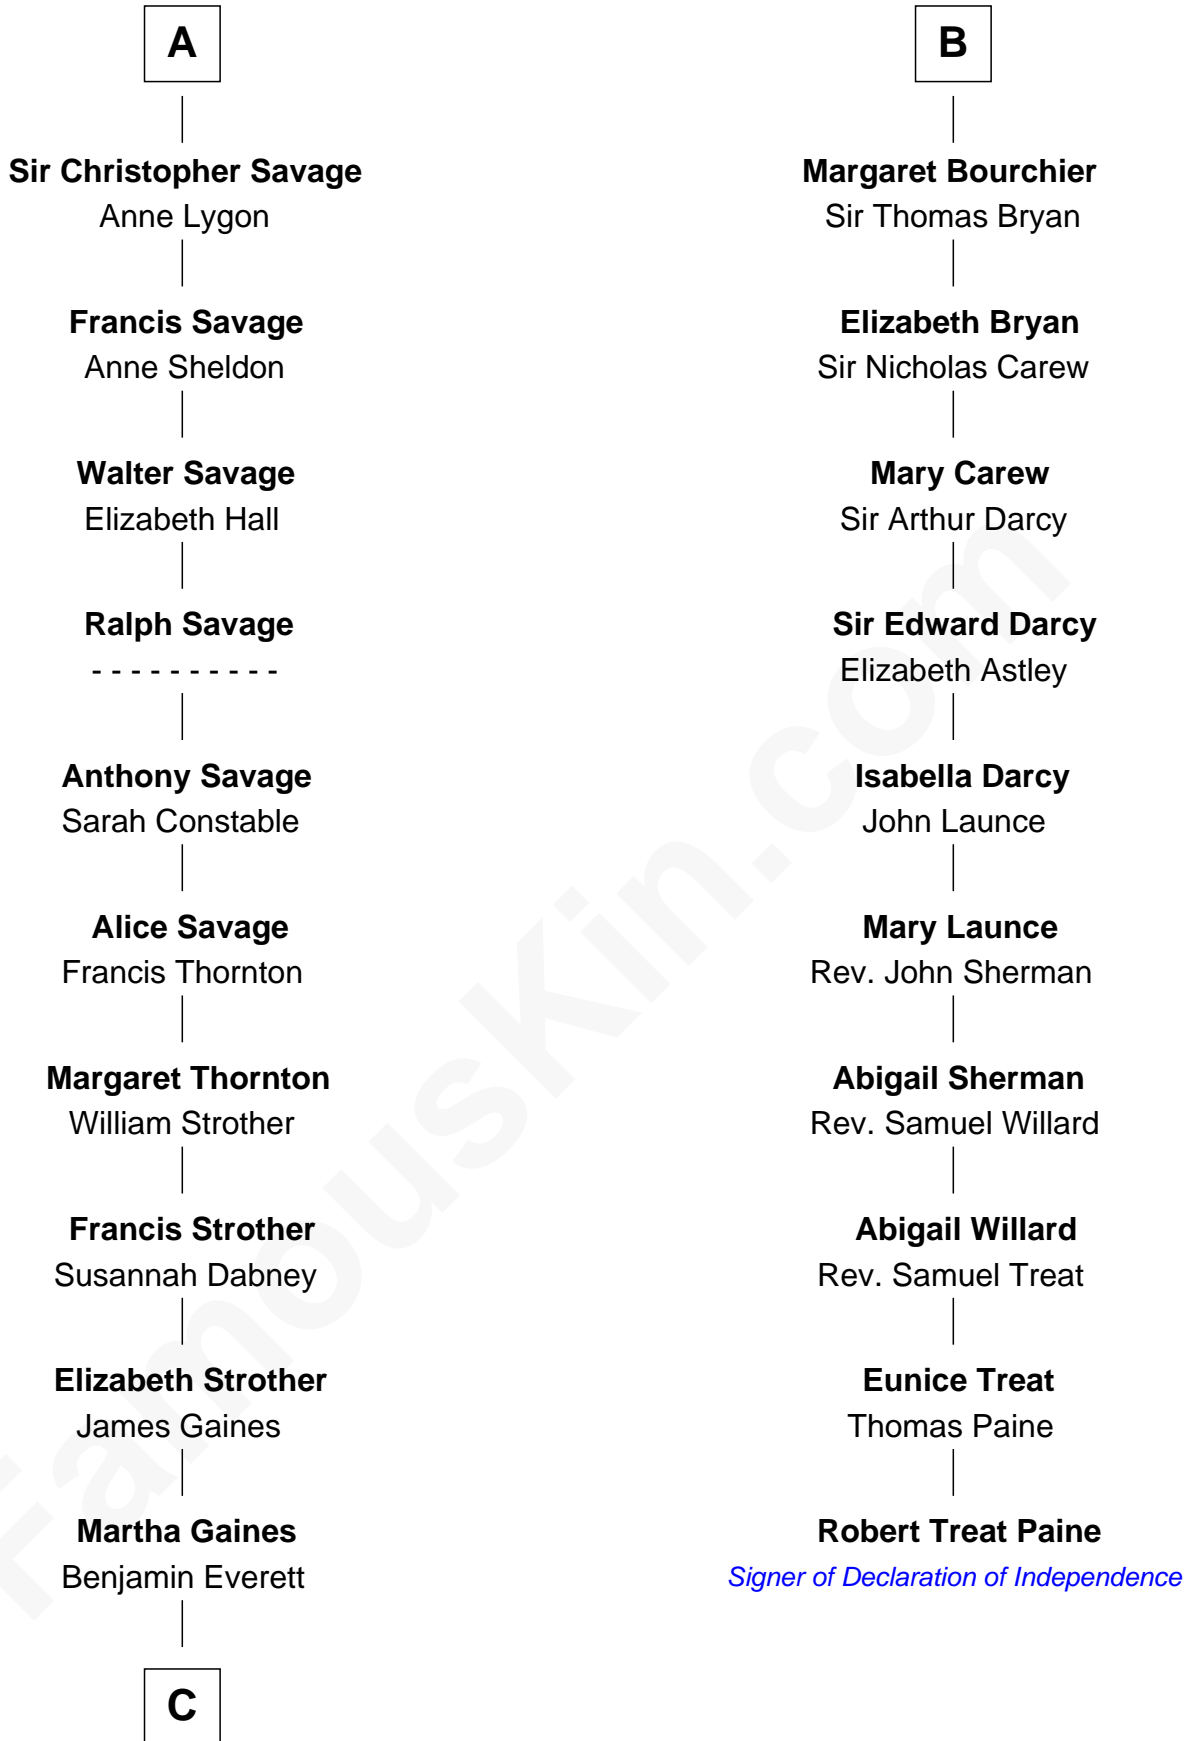

FamousKin.com Relationship Chart of

William H. Macy

TV and Movie Actor

16th cousin 5 times removed of

Robert Treat Paine

Signer of the Declaration of Independence

Edmund Plantagenet

Blanche of Artois