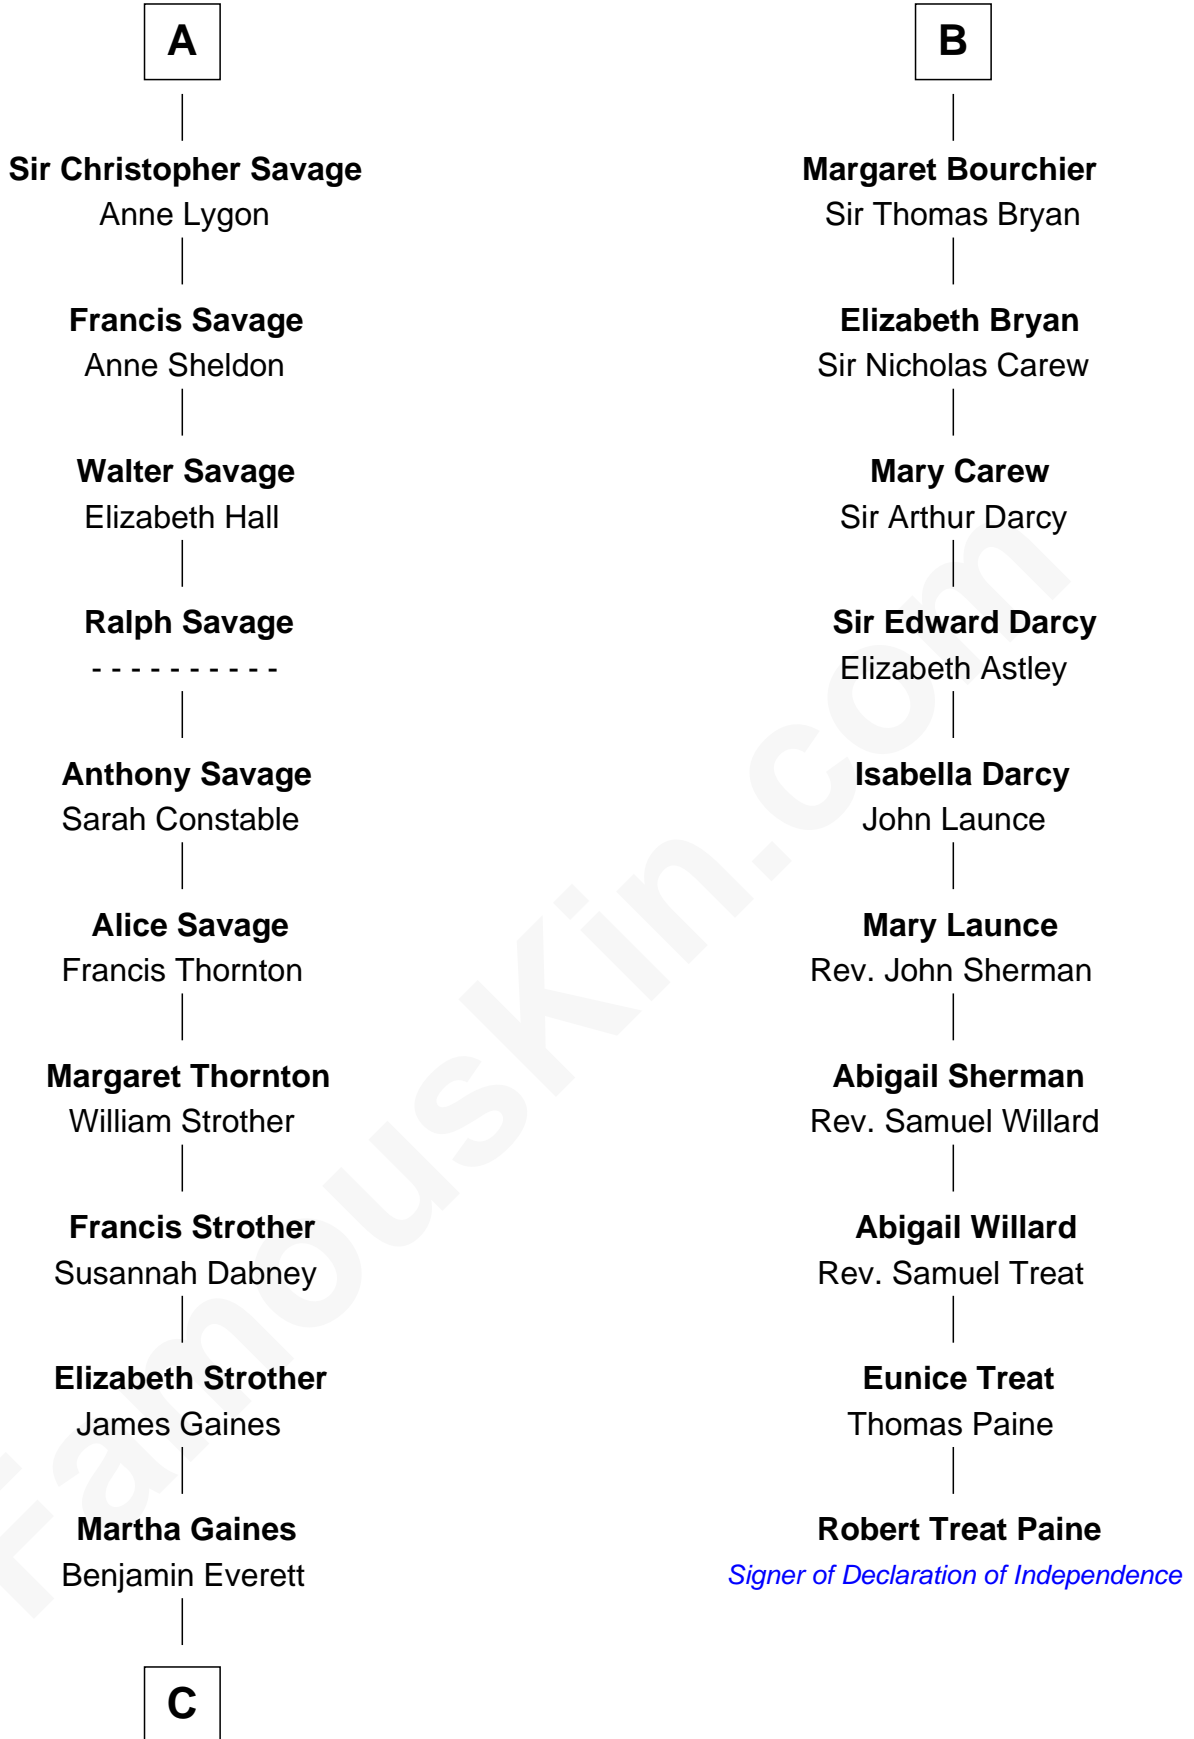

# FamousKin.com Relationship Chart of

**William H. Macy**

*TV and Movie Actor*

16th cousin 5 times removed of

**Robert Treat Paine**

*Signer of the Declaration of Independence*

**Sir Patrick de Chaworth**

Isabella de Beauchamp

**C**

—  
**Dr. George Gaines Everitt**

Mary A. Mayers

—  
**Horace Benjamin Everitt**

Martha Leticia Roberts

—  
**Mary Lois Everitt**

Clement Overstreet

—  
**Lois Elizabeth Overstreet**