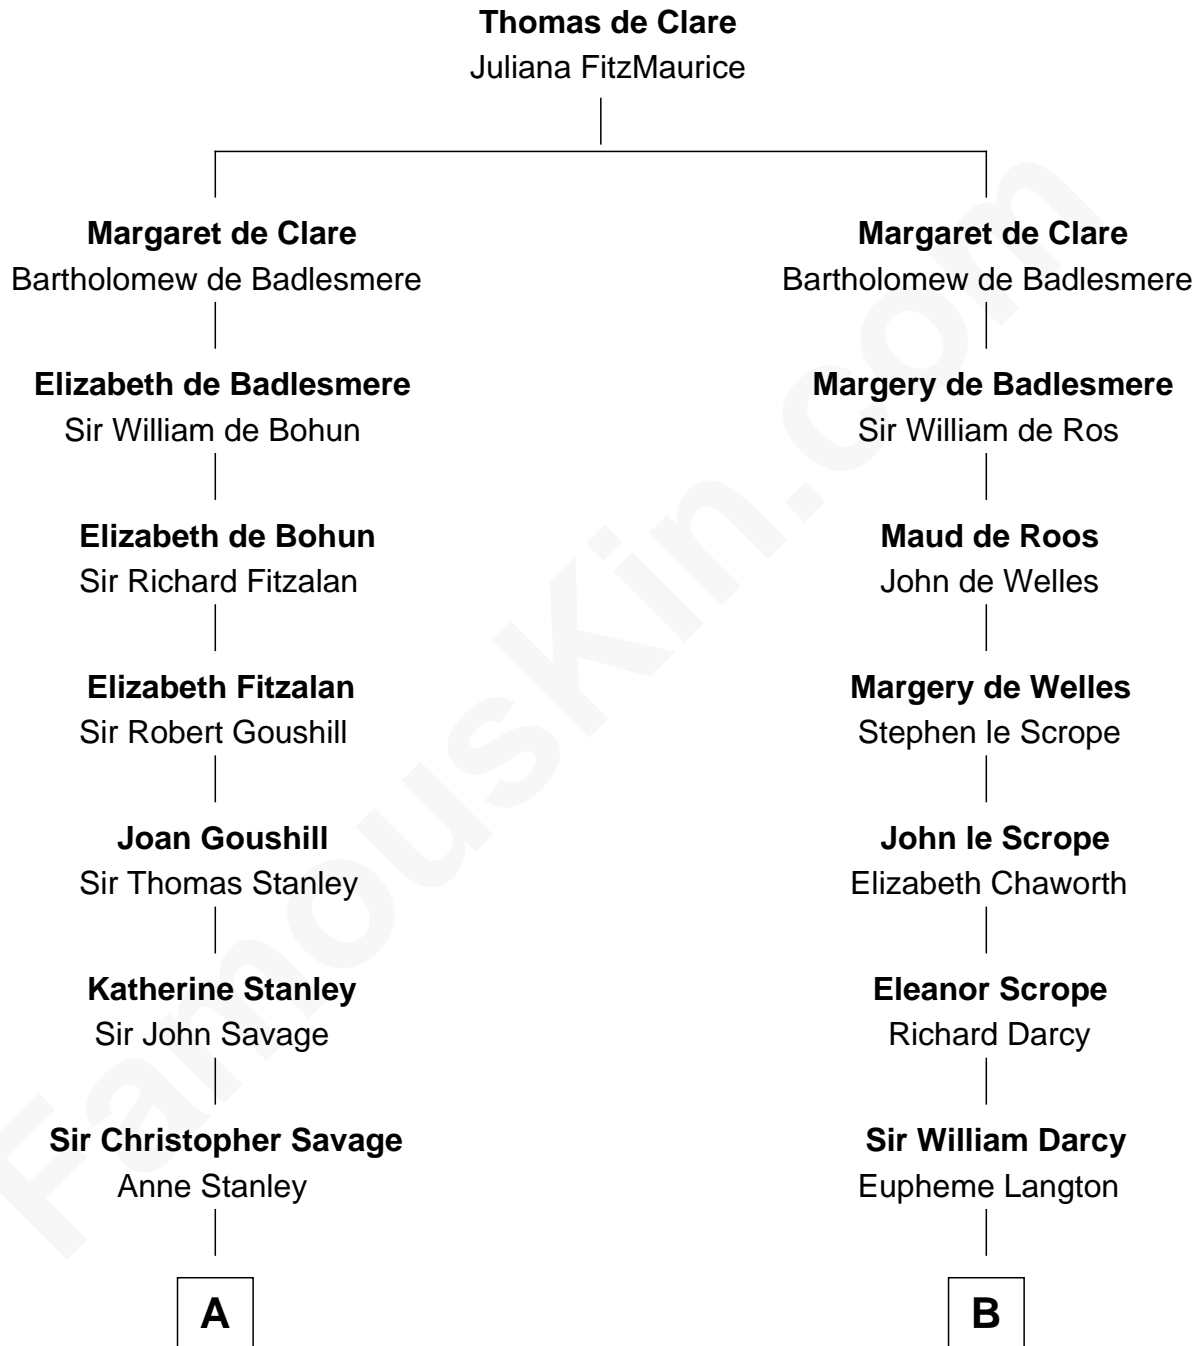

# FamousKin.com Relationship Chart of

**William H. Macy**

*TV and Movie Actor*

15th cousin 6 times removed of

**Robert Treat Paine**

*Signer of the Declaration of Independence*

**C**

—  
**Dr. George Gaines Everitt**

Mary A. Mayers

—  
**Horace Benjamin Everitt**

Martha Leticia Roberts

—  
**Mary Lois Everitt**

Clement Overstreet

—  
**Lois Elizabeth Overstreet**

William Hall Macy

—  
**William H. Macy**