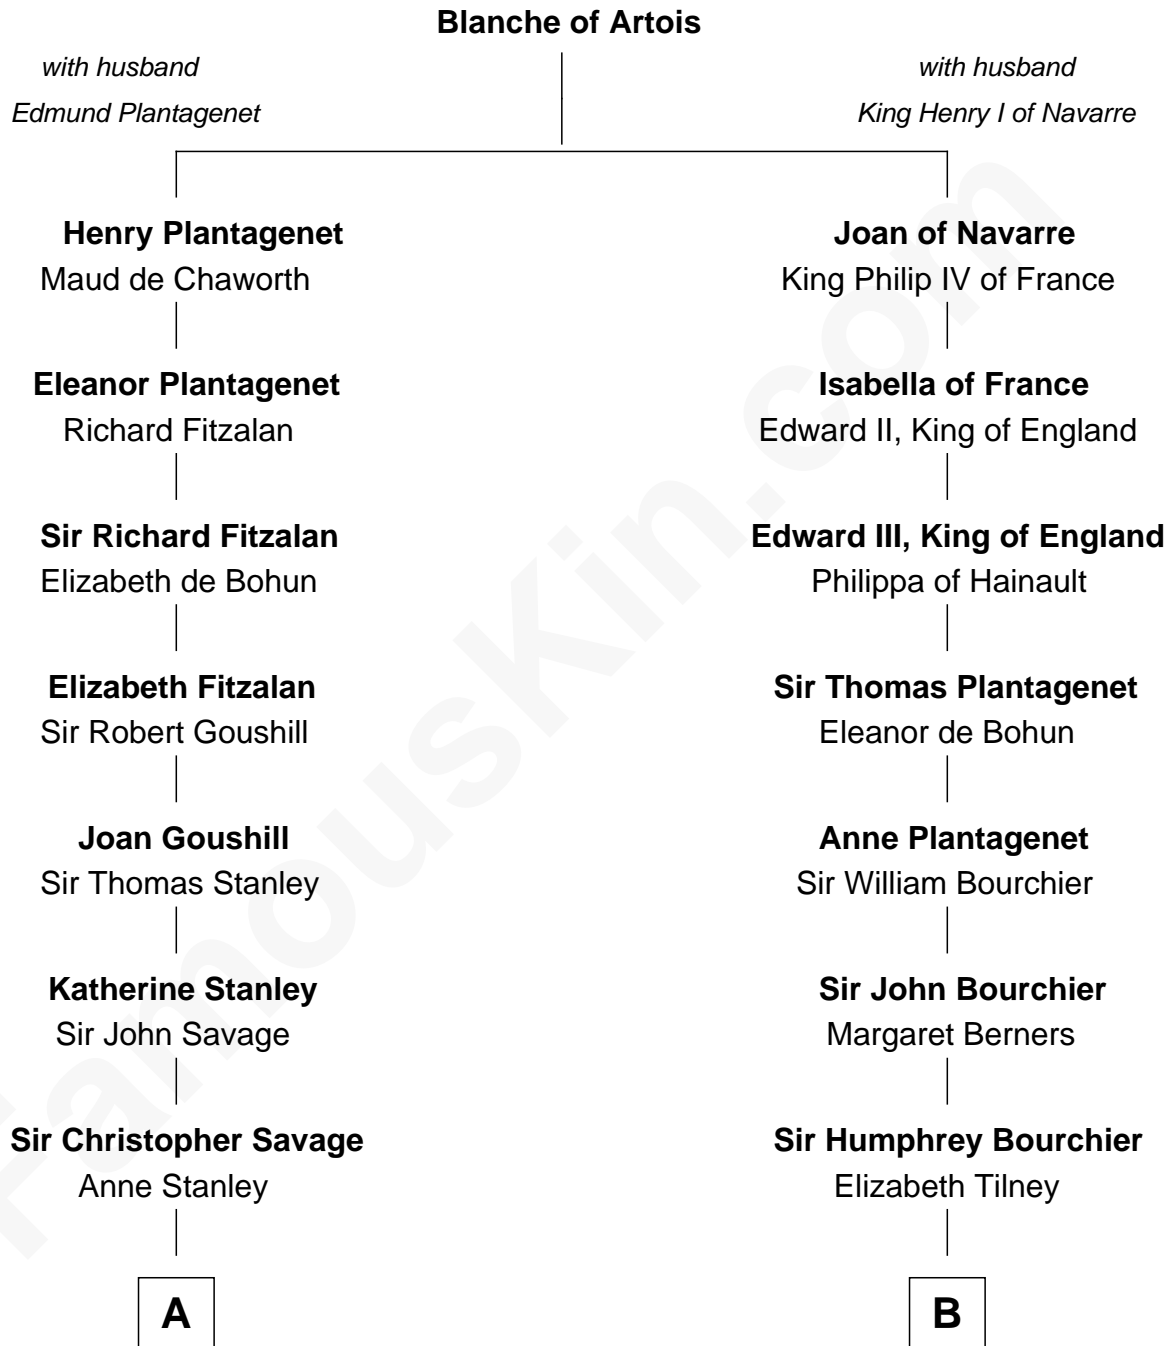

FamousKin.com Relationship Chart of

William H. Macy

TV and Movie Actor

16th cousin 5 times removed of

Robert Treat Paine

Signer of the Declaration of Independence

C

—
Dr. George Gaines Everitt

Mary A. Mayers

—
Horace Benjamin Everitt

Martha Leticia Roberts

—
Mary Lois Everitt

Clement Overstreet

—
Lois Elizabeth Overstreet

William Hall Macy

—
William H. Macy