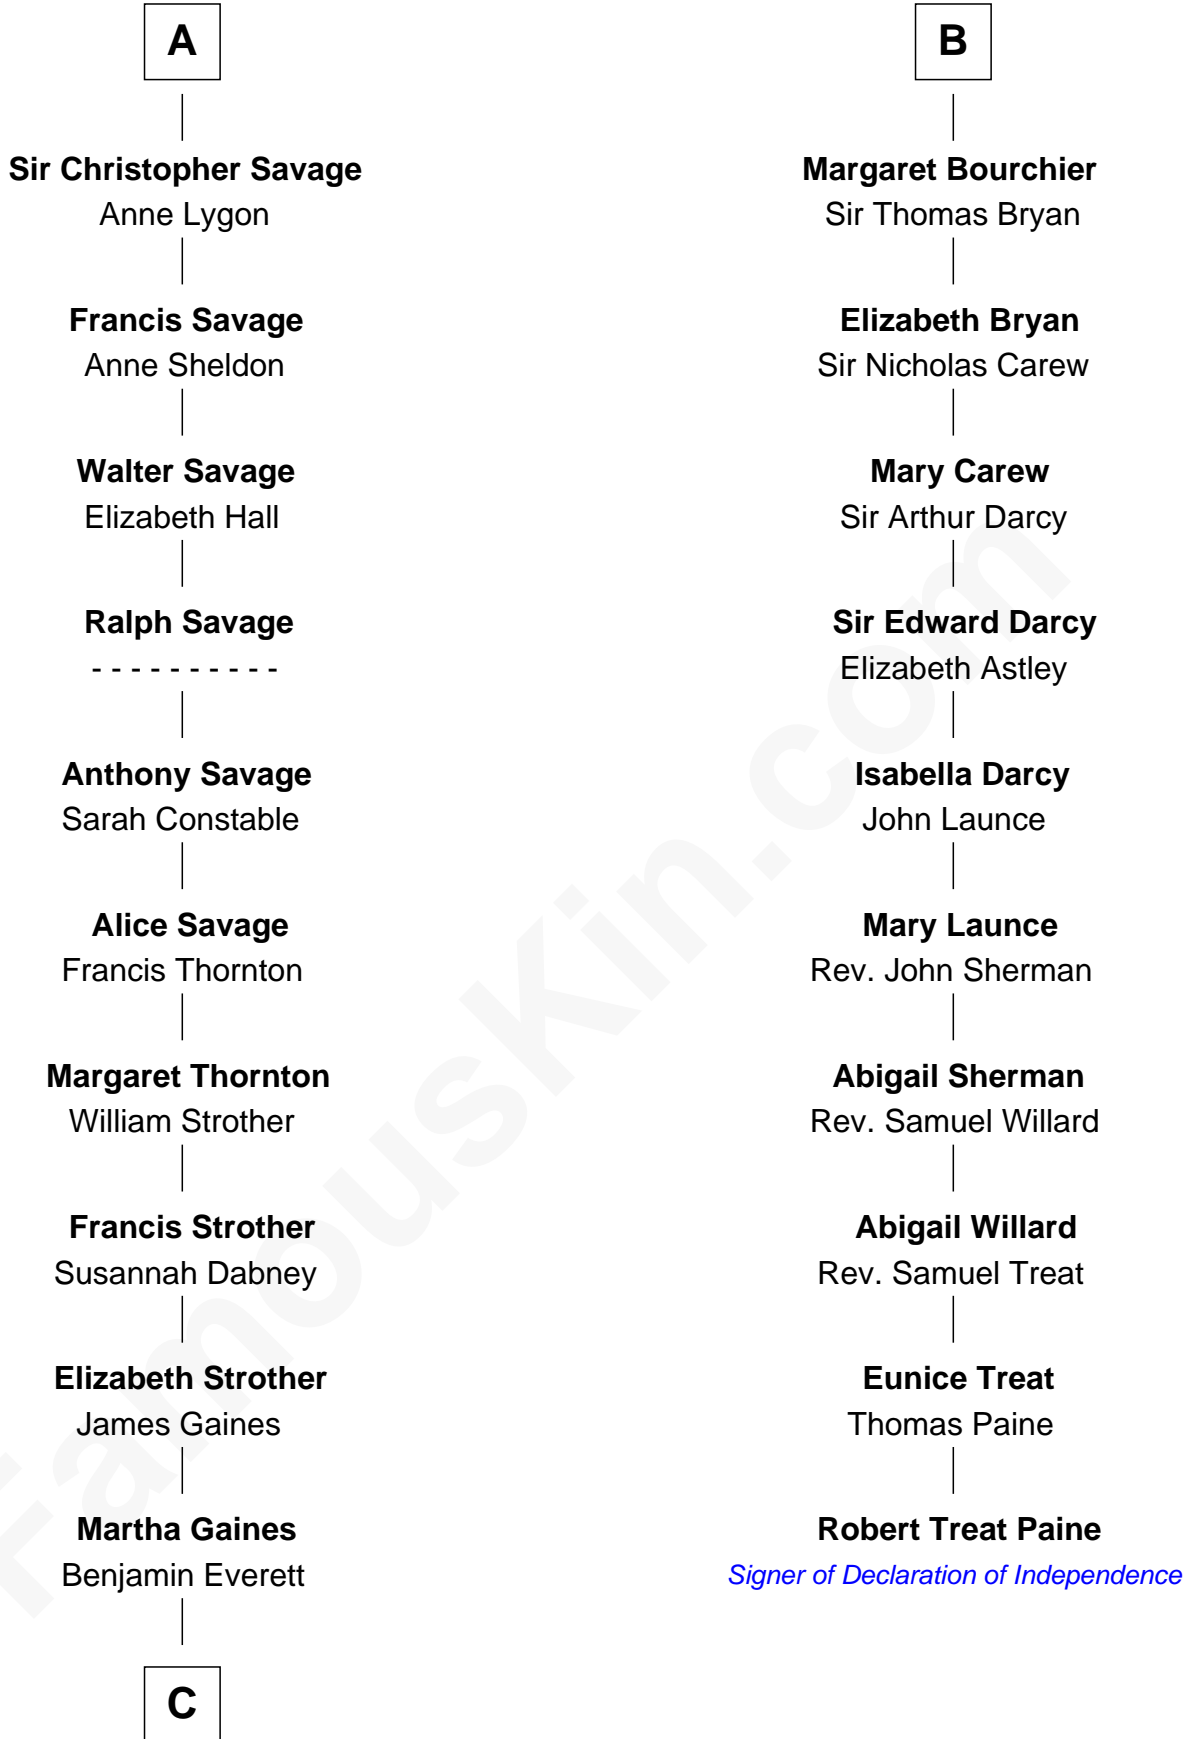

FamousKin.com Relationship Chart of

William H. Macy

TV and Movie Actor

16th cousin 5 times removed of

Robert Treat Paine

Signer of the Declaration of Independence

C

—
Dr. George Gaines Everitt

Mary A. Mayers

—
Horace Benjamin Everitt

Martha Leticia Roberts

—
Mary Lois Everitt

Clement Overstreet

—
Lois Elizabeth Overstreet

William Hall Macy

—
William H. Macy