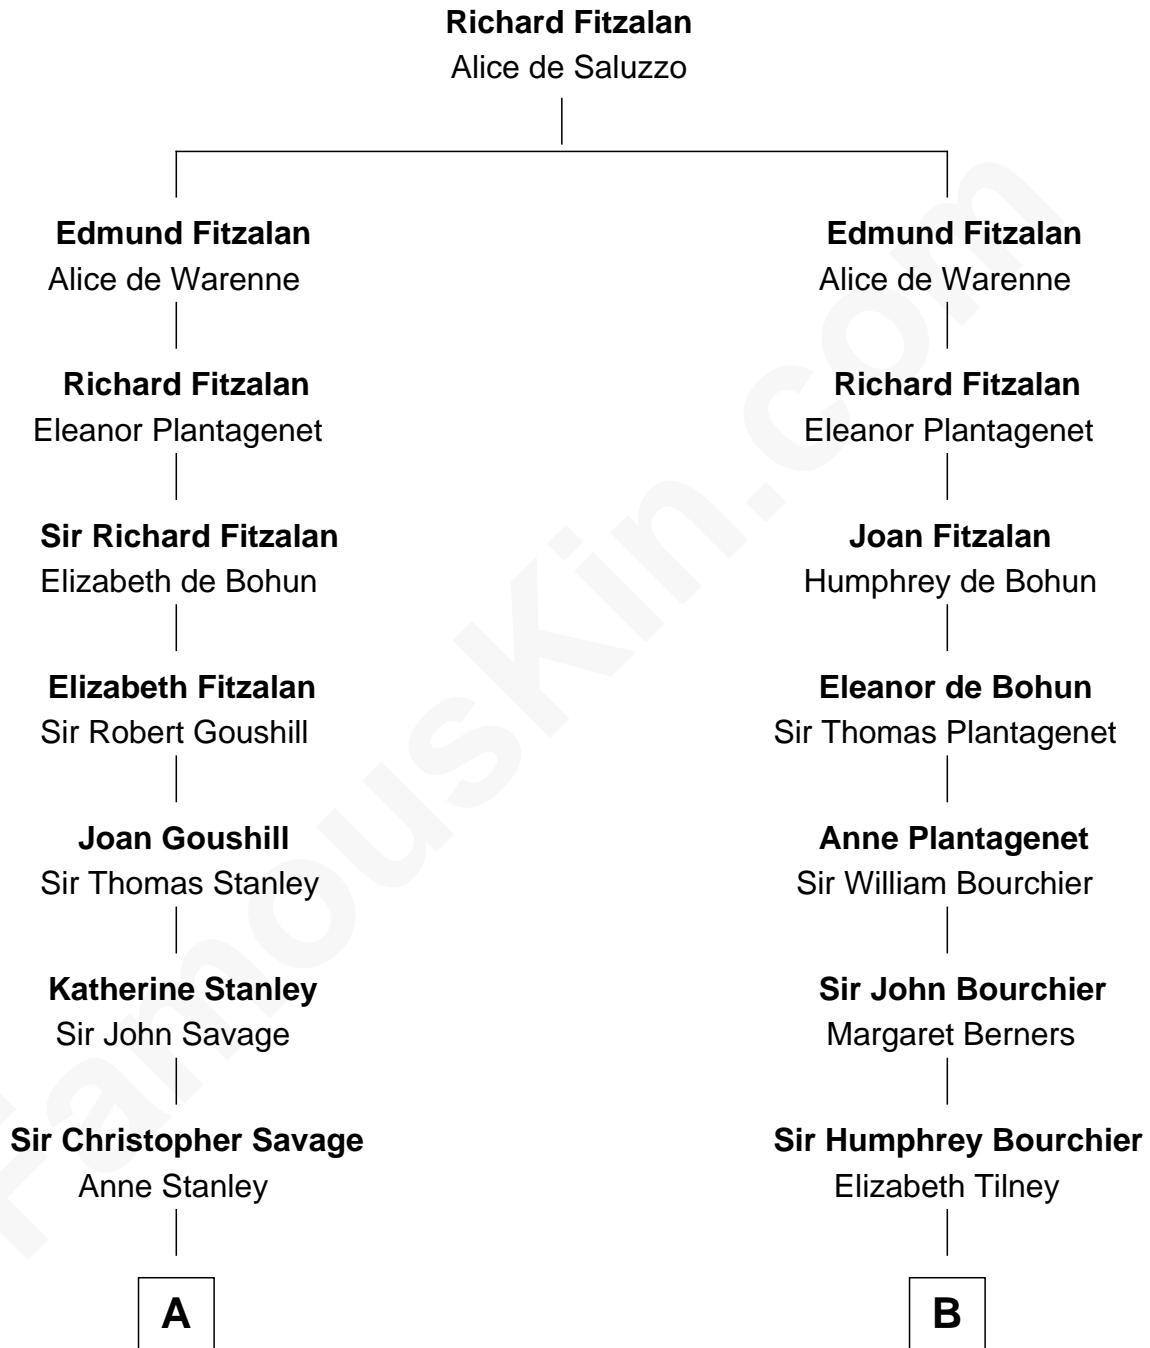

## Relationship Chart of

**William H. Macy**

*TV and Movie Actor*

16th cousin 5 times removed of

**Robert Treat Paine**

*Signer of the Declaration of Independence*

**C**

—  
**Dr. George Gaines Everitt**

Mary A. Mayers

—  
**Horace Benjamin Everitt**

Martha Leticia Roberts

—  
**Mary Lois Everitt**

Clement Overstreet

—  
**Lois Elizabeth Overstreet**

William Hall Macy

—  
**William H. Macy**