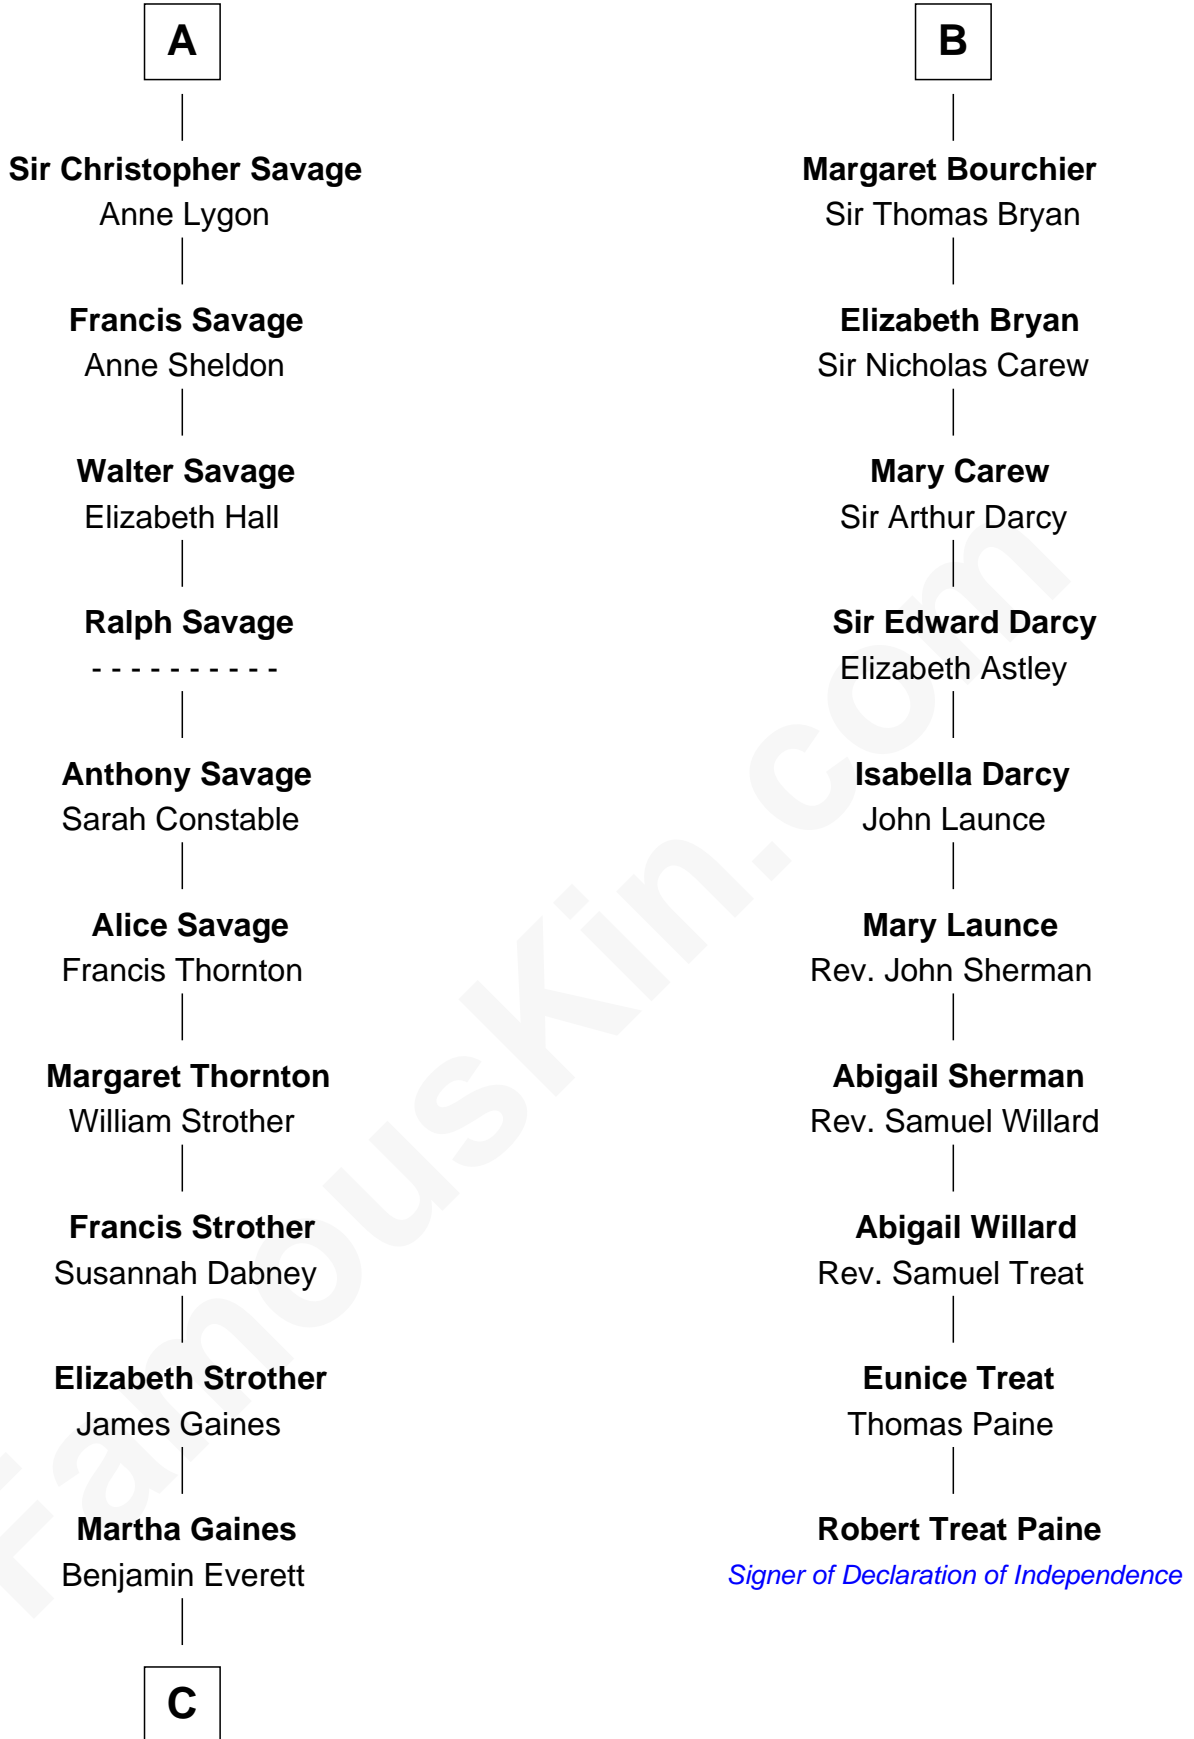

## Relationship Chart of

**William H. Macy**

*TV and Movie Actor*

16th cousin 5 times removed of

**Robert Treat Paine**

*Signer of the Declaration of Independence*

**C**

—  
**Dr. George Gaines Everitt**

Mary A. Mayers

—  
**Horace Benjamin Everitt**

Martha Leticia Roberts

—  
**Mary Lois Everitt**

Clement Overstreet

—  
**Lois Elizabeth Overstreet**

William Hall Macy

—  
**William H. Macy**