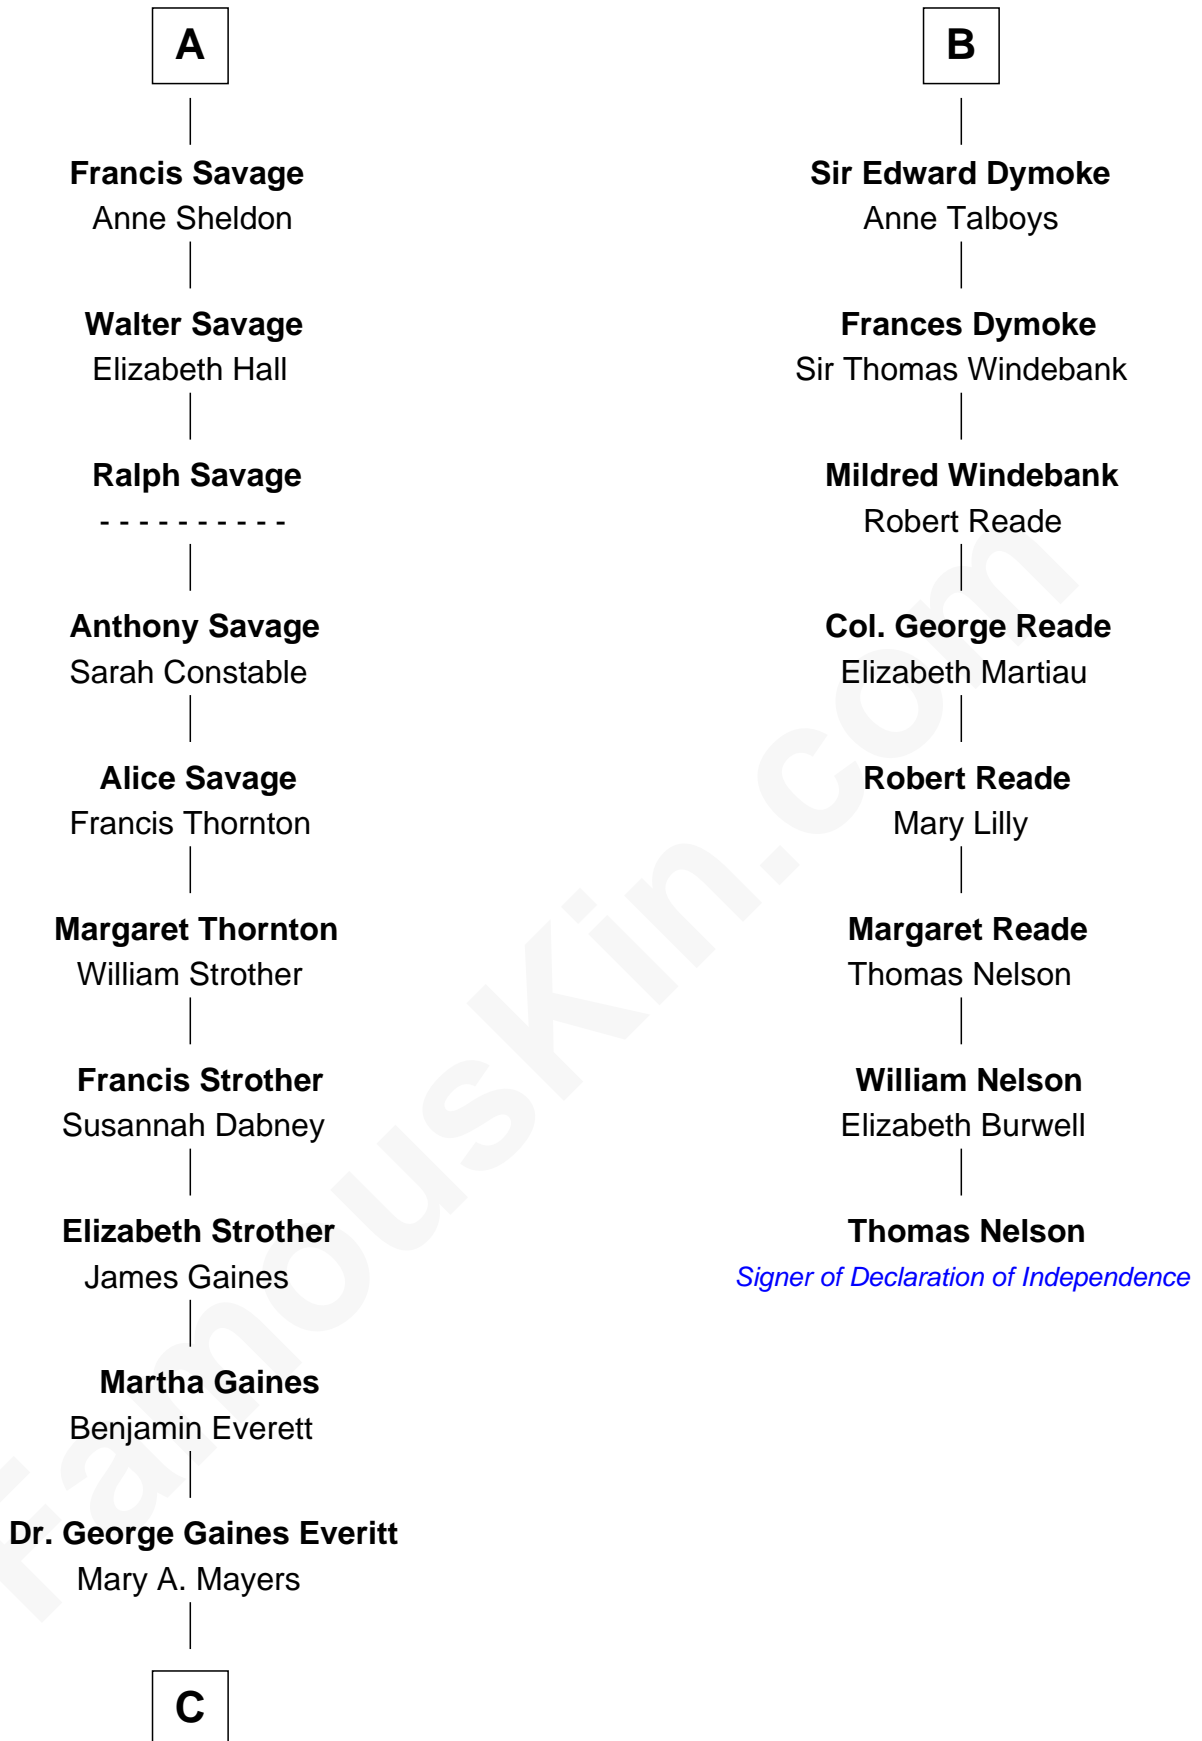

FamousKin.com Relationship Chart of

William H. Macy

TV and Movie Actor

14th cousin 6 times removed of

Thomas Nelson

Signer of the Declaration of Independence

Henry Plantagenet

Maud de Chaworth

C

—
Horace Benjamin Everitt

Martha Leticia Roberts

—
Mary Lois Everitt

Clement Overstreet

—
Lois Elizabeth Overstreet

William Hall Macy

—
William H. Macy