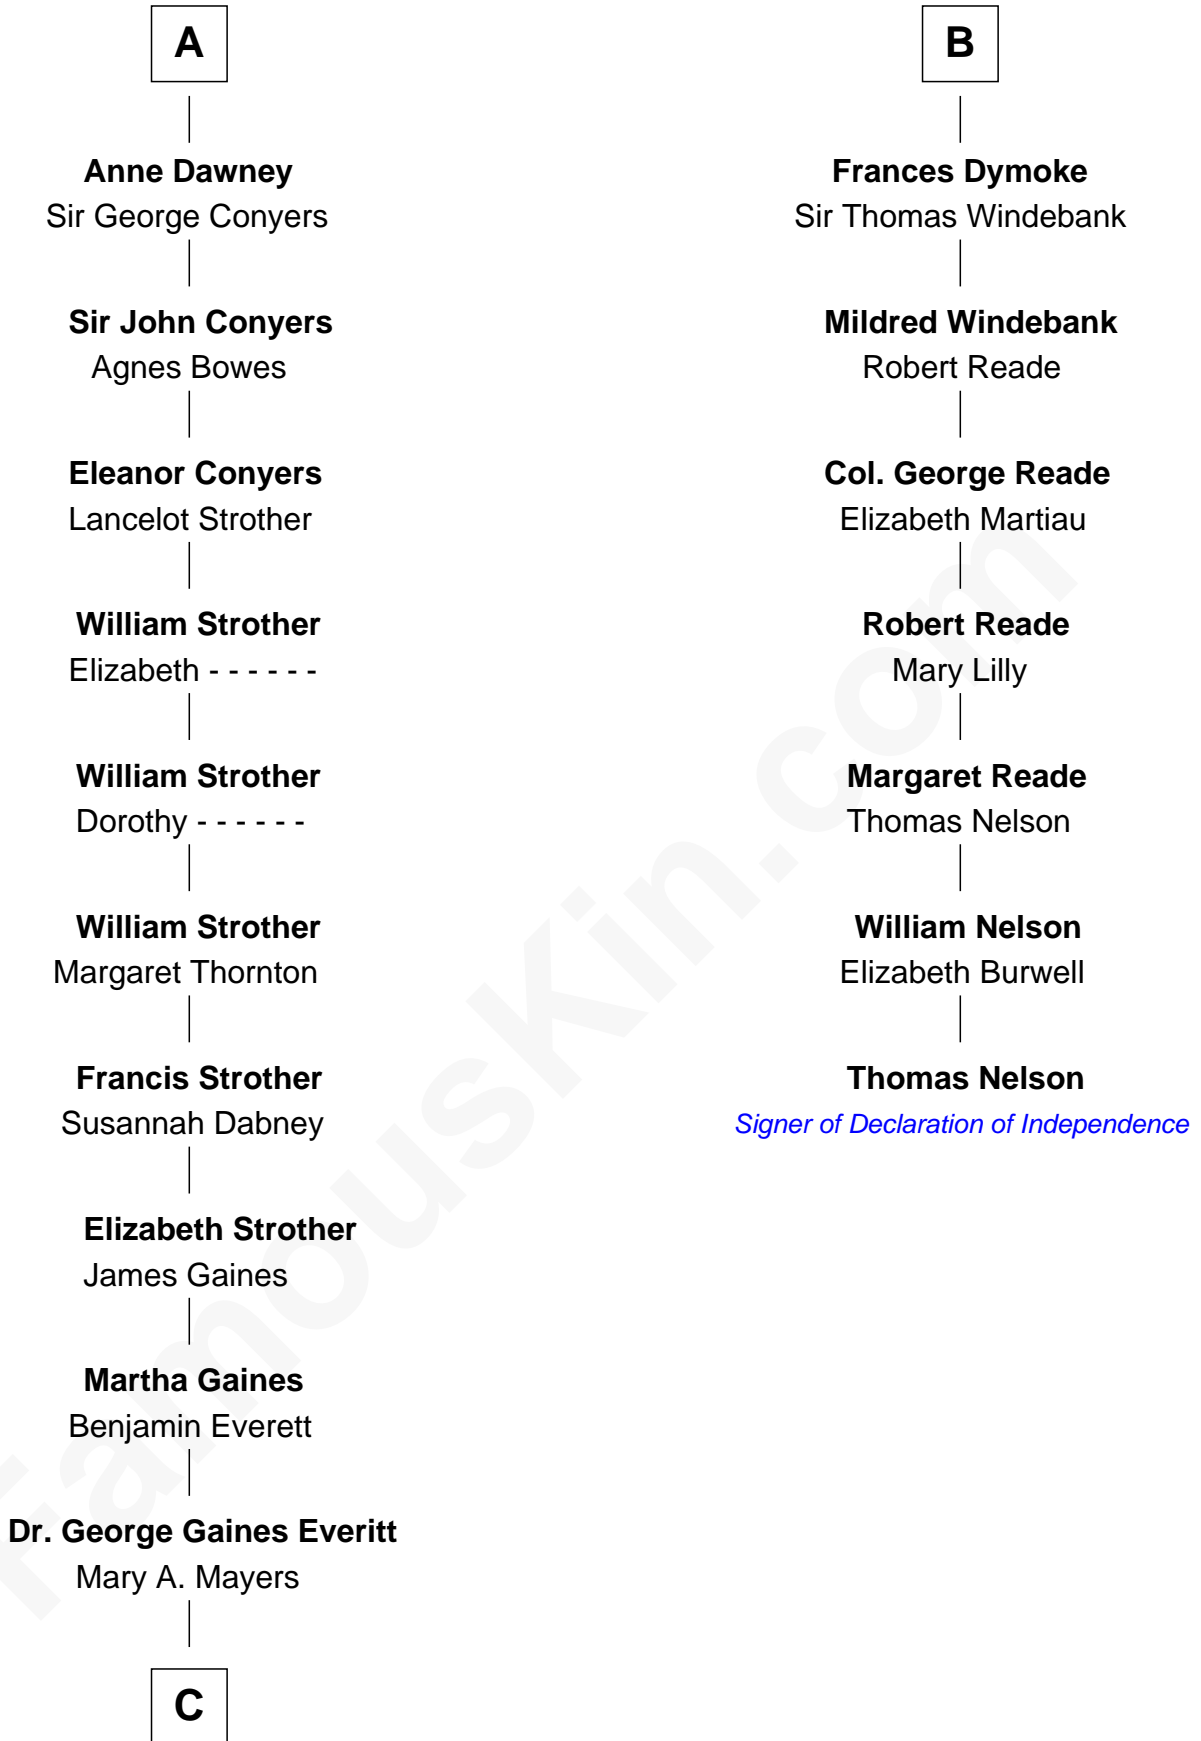

# FamousKin.com Relationship Chart of

**William H. Macy**

*TV and Movie Actor*

13th cousin 7 times removed of

**Thomas Nelson**

*Signer of the Declaration of Independence*

**C**

—  
**Horace Benjamin Everitt**

Martha Leticia Roberts

—  
**Mary Lois Everitt**

Clement Overstreet

—  
**Lois Elizabeth Overstreet**

William Hall Macy

—  
**William H. Macy**

*TV and Movie Actor*

FamousKin.com