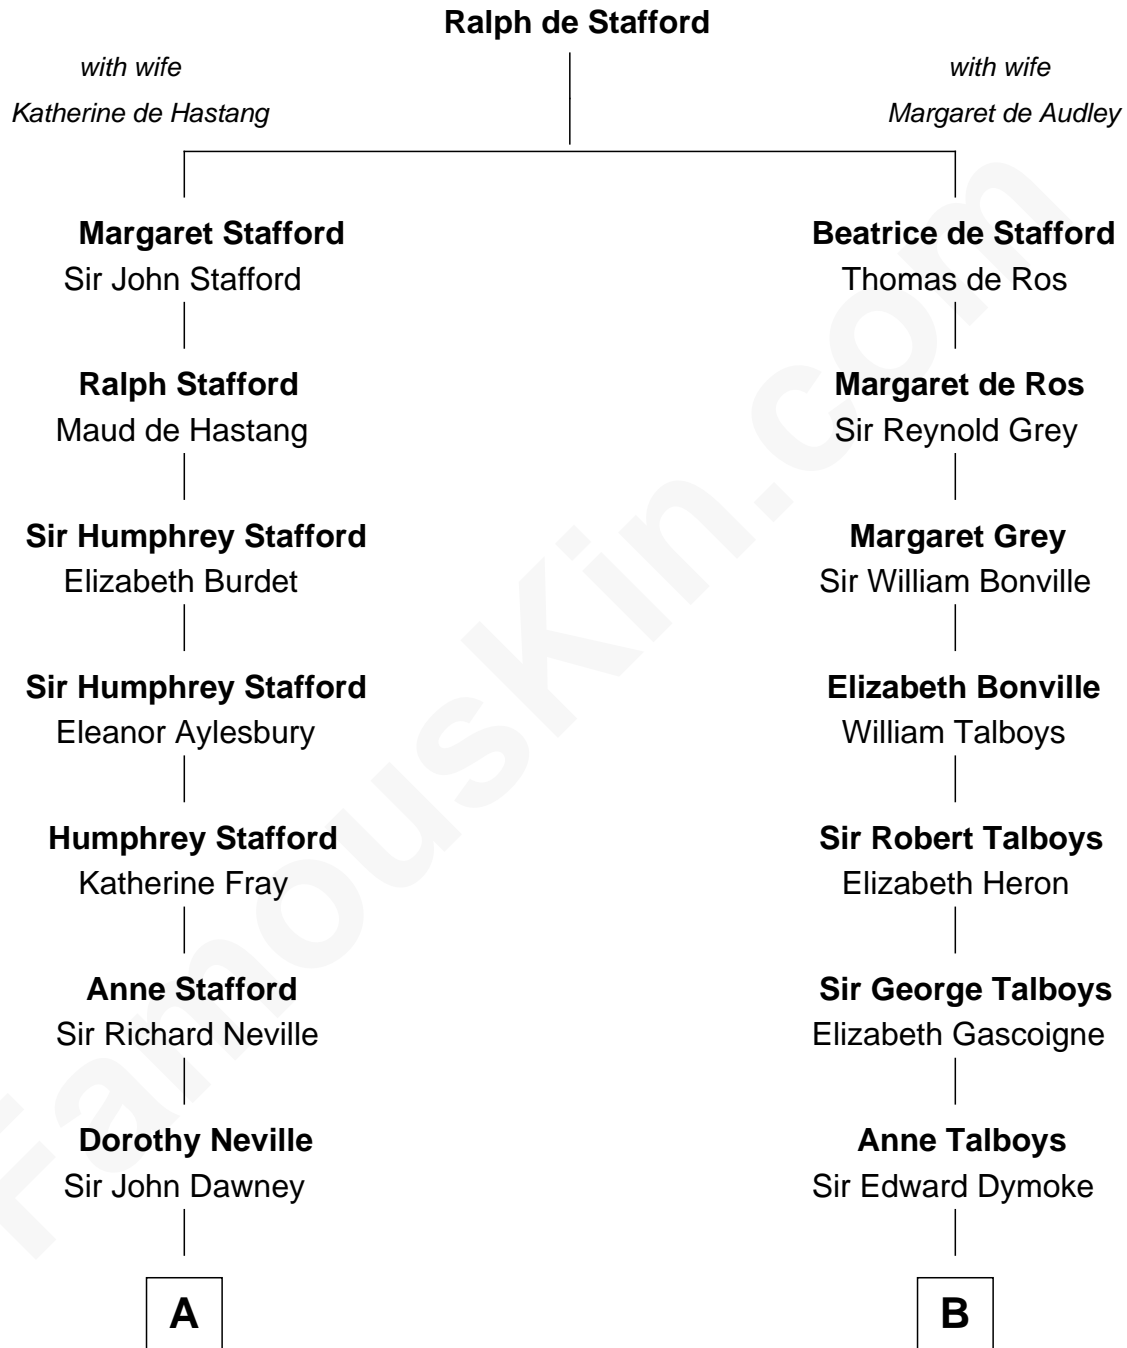

# FamousKin.com Relationship Chart of

**William H. Macy**

*TV and Movie Actor*

13th cousin 7 times removed of

**Thomas Nelson**

*Signer of the Declaration of Independence*

**C**

—  
**Horace Benjamin Everitt**

Martha Leticia Roberts

—  
**Mary Lois Everitt**

Clement Overstreet

—  
**Lois Elizabeth Overstreet**

William Hall Macy

—  
**William H. Macy**

*TV and Movie Actor*

FamousKin.com