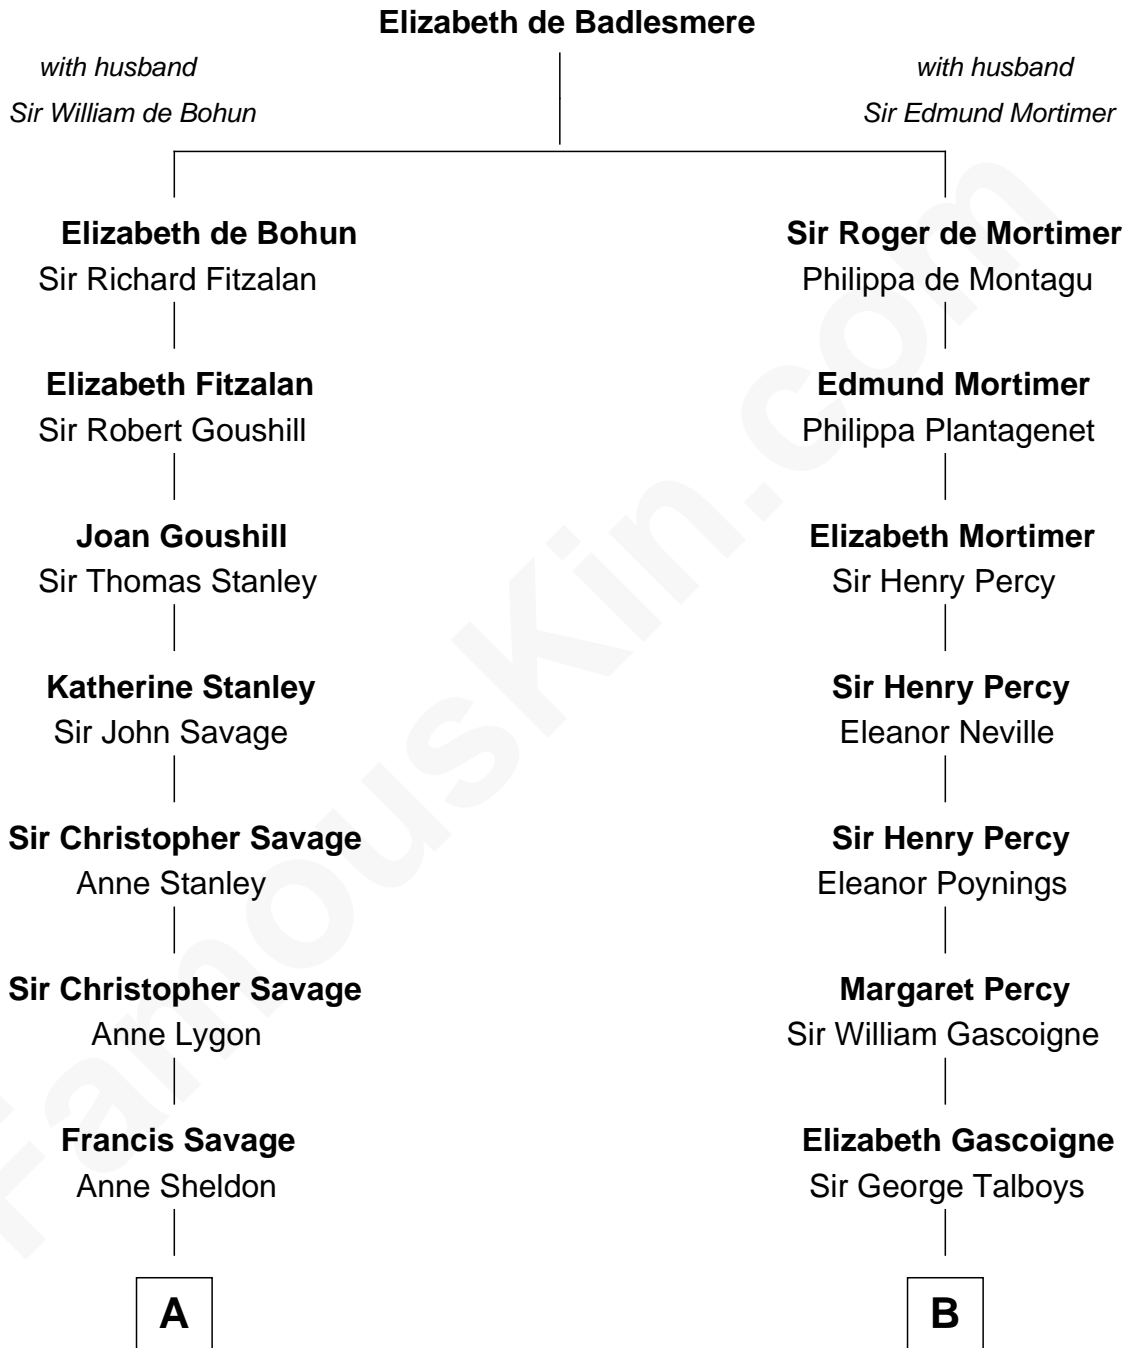

FamousKin.com Relationship Chart of

William H. Macy

TV and Movie Actor

14th cousin 5 times removed of

Thomas Nelson

Signer of the Declaration of Independence

C

—
Mary Lois Everitt
Clement Overstreet

—
Lois Elizabeth Overstreet
William Hall Macy

—
William H. Macy
TV and Movie Actor

FamousKin.com