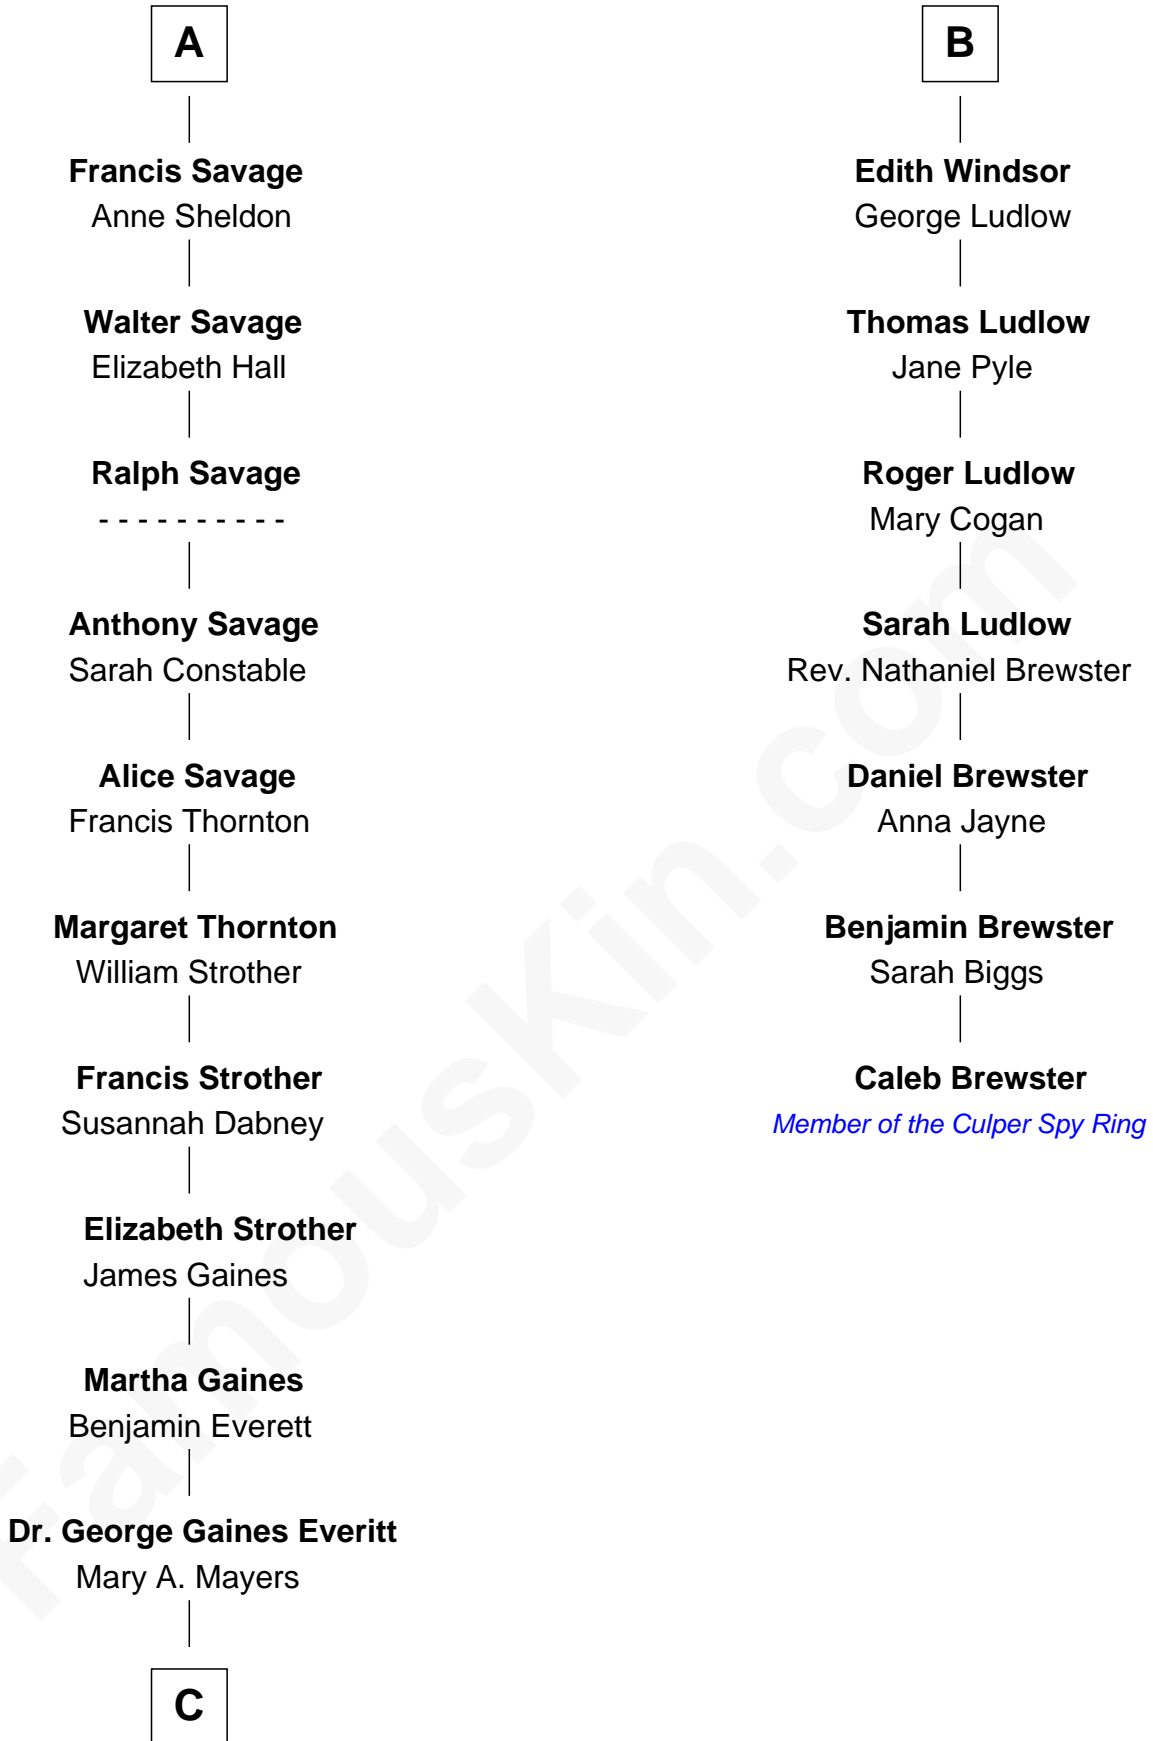

FamousKin.com Relationship Chart of

William H. Macy

TV and Movie Actor

13th cousin 7 times removed of

Caleb Brewster

Member of the Culper Spy Ring during the American Revolution

Humphrey de Bohun

Elizabeth Plantagenet

Sir William de Bohun
Elizabeth de Badlesmere

Elizabeth de Bohun
Sir Richard Fitzalan

Elizabeth Fitzalan
Sir Robert Goushill

Joan Goushill
Sir Thomas Stanley

Katherine Stanley
Sir John Savage

Sir Christopher Savage
Anne Stanley

Sir Christopher Savage
Anne Lygon

A

Margaret de Bohun
Sir Hugh de Courtnay

Elizabeth de Courtnay
Sir Andrew Luttrell

Sir Hugh Luttrell
Catherine de Beaumont

Elizabeth Luttrell
John Stratton

Elizabeth Stratton
John Andrews

Elizabeth Andrews
Sir Thomas de Windsor

Sir Andrews de Windsor
Elizabeth Blount

B

C

—
Horace Benjamin Everitt

Martha Leticia Roberts

—
Mary Lois Everitt

Clement Overstreet