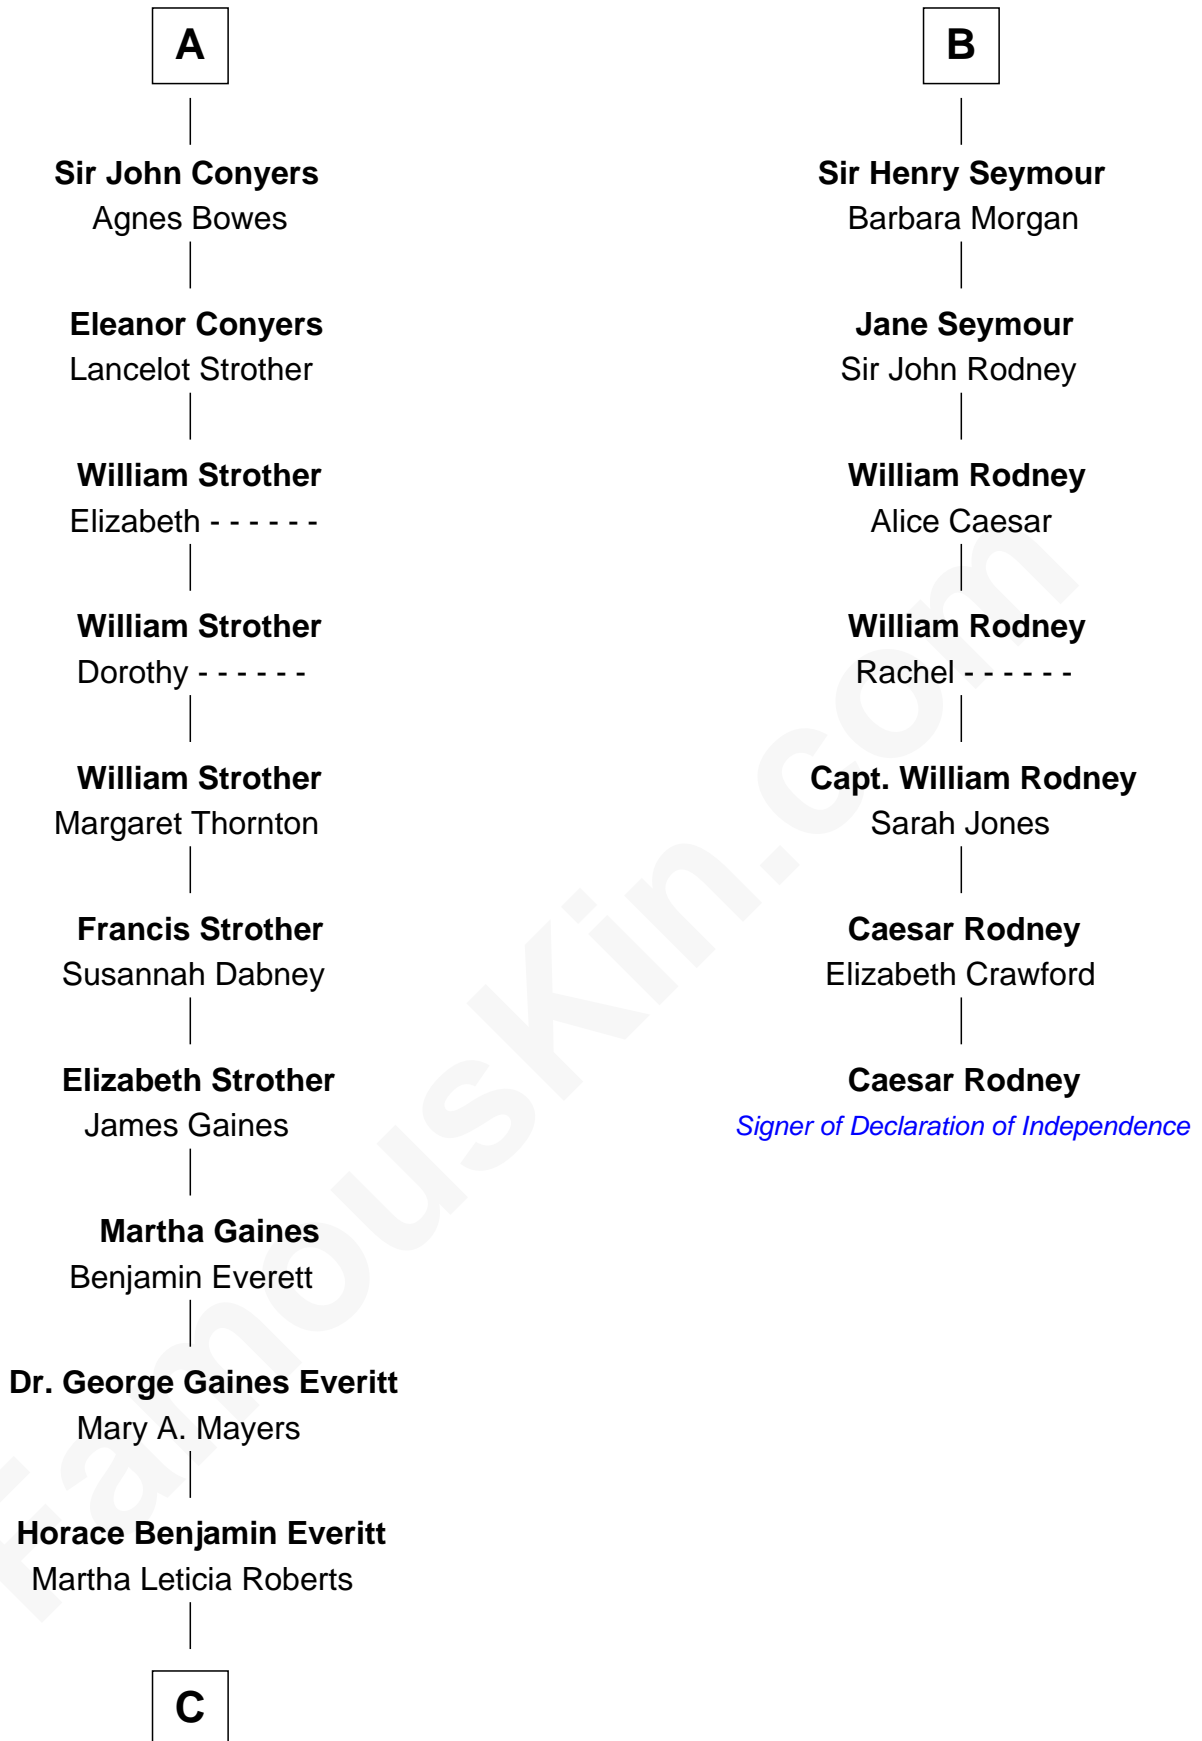

FamousKin.com Relationship Chart of

William H. Macy

TV and Movie Actor

13th cousin 6 times removed of

Caesar Rodney

Signer of the Declaration of Independence

Edward III, King of England

Philippa of Hainault

C

—
Mary Lois Everitt
Clement Overstreet

—
Lois Elizabeth Overstreet
William Hall Macy

—
William H. Macy
TV and Movie Actor

FamousKin.com