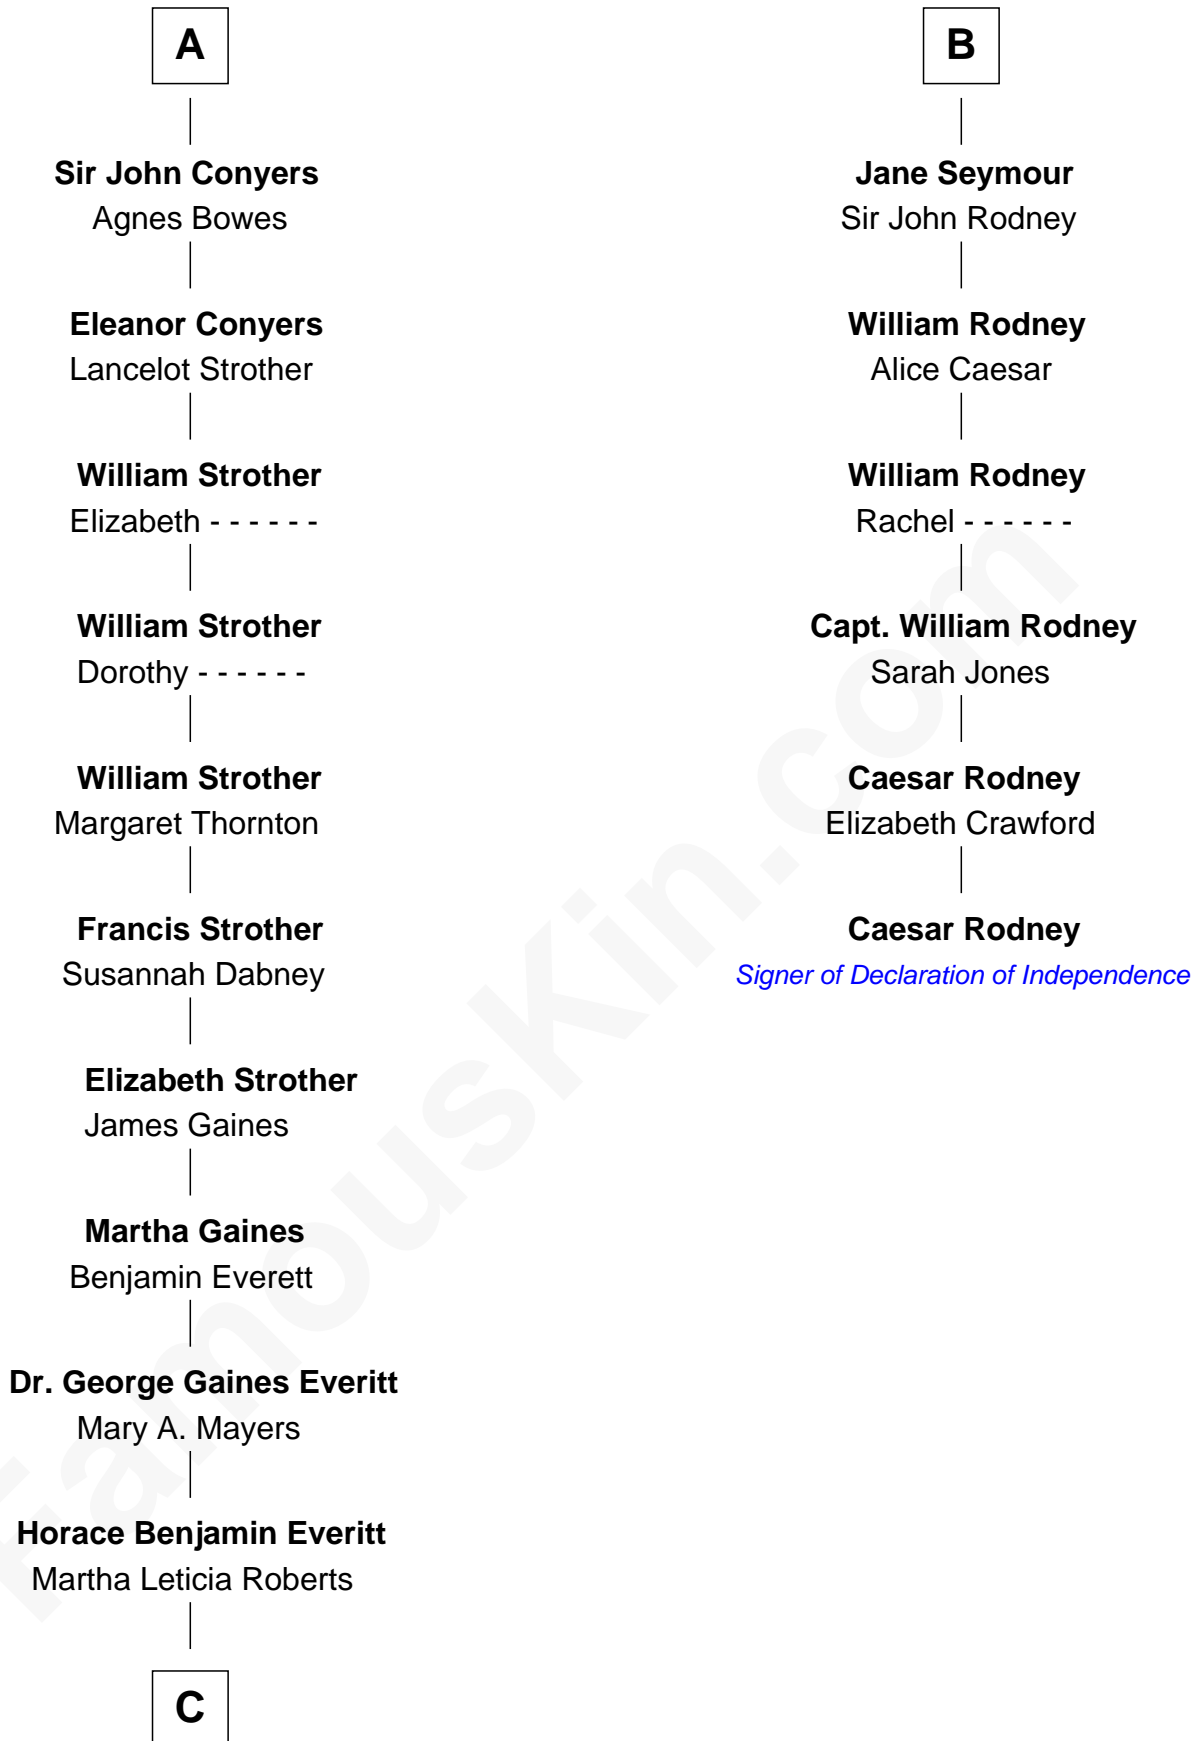

# FamousKin.com Relationship Chart of

**William H. Macy**

*TV and Movie Actor*

12th cousin 7 times removed of

**Caesar Rodney**

*Signer of the Declaration of Independence*

**C**

—  
**Mary Lois Everitt**  
Clement Overstreet

—  
**Lois Elizabeth Overstreet**  
William Hall Macy

—  
**William H. Macy**  
*TV and Movie Actor*

FamousKin.com