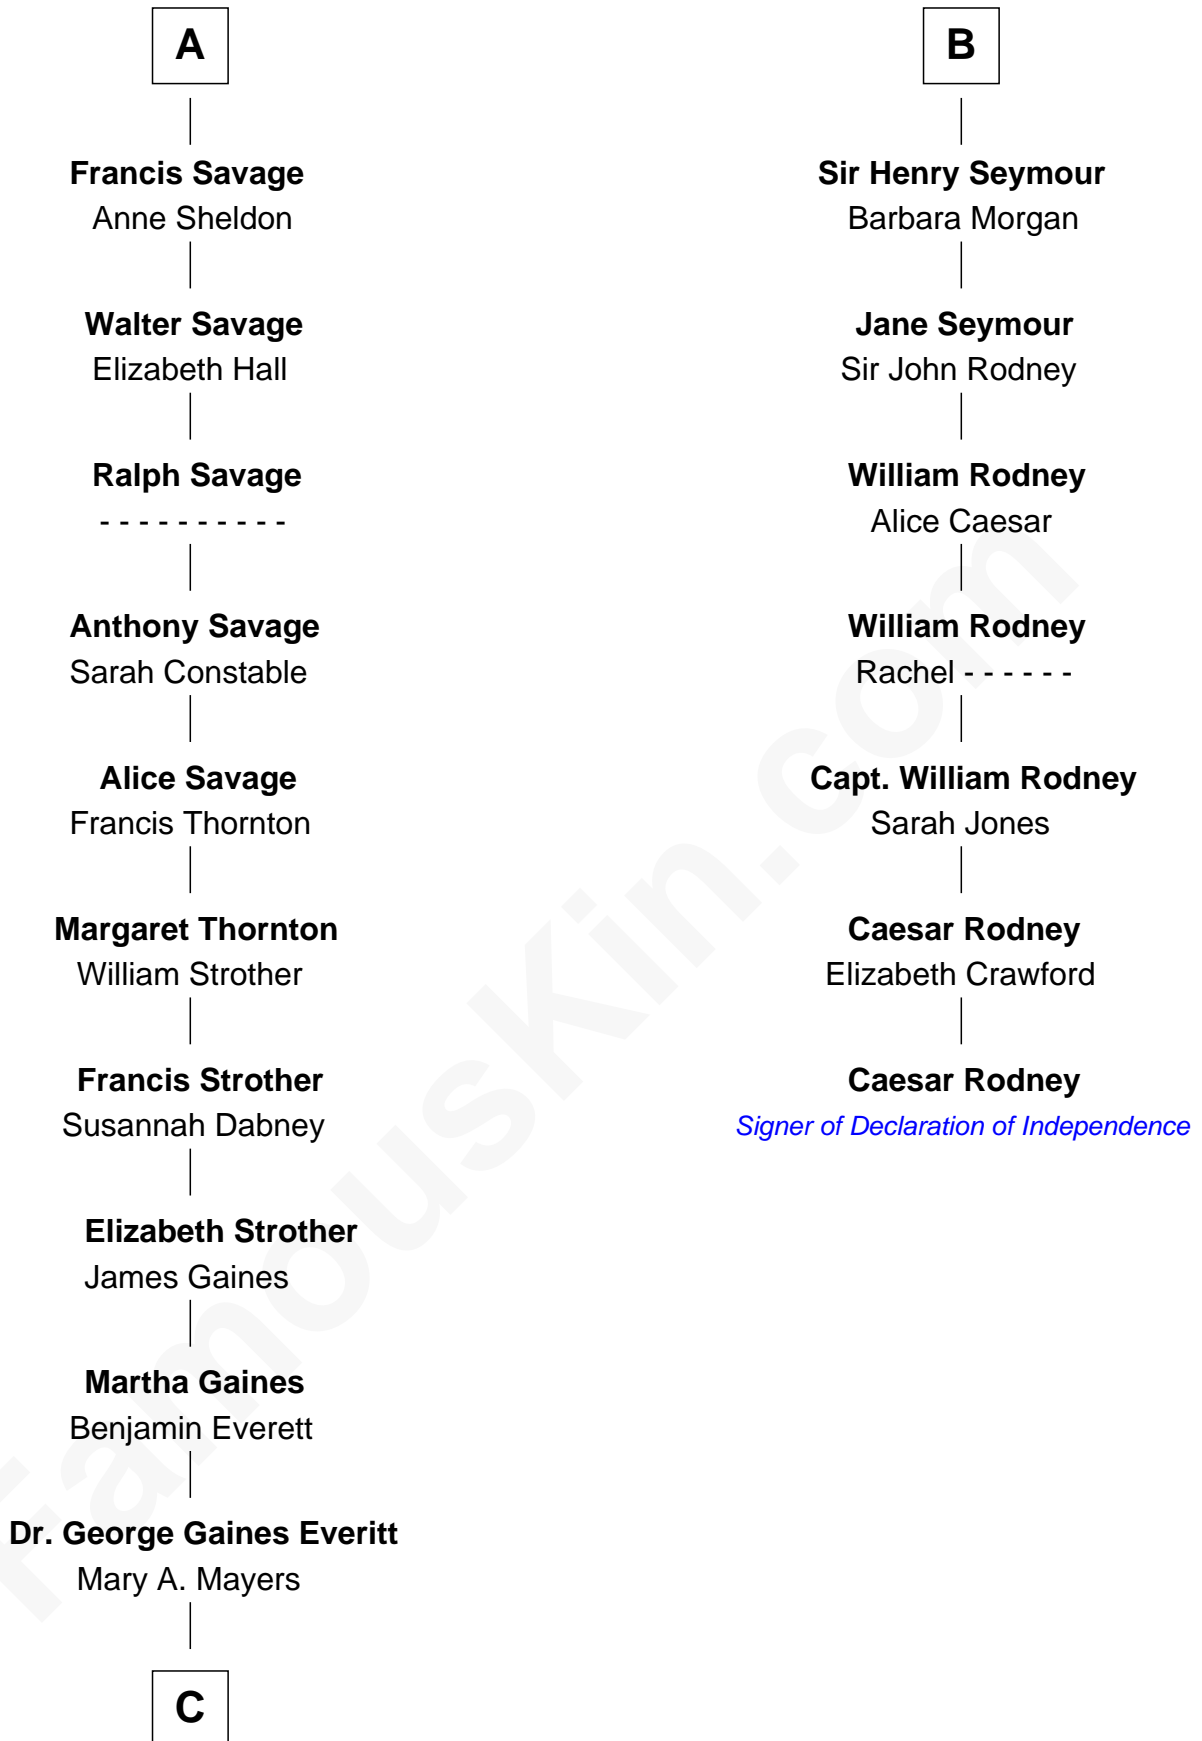

## Relationship Chart of

**William H. Macy**

*TV and Movie Actor*

13th cousin 7 times removed of

**Caesar Rodney**

*Signer of the Declaration of Independence*

**Henry Plantagenet**

Maud de Chaworth

**Katherine Stanley**

Sir John Savage

**Sir Christopher Savage**

Anne Stanley

**Sir Christopher Savage**

Anne Lygon

**A**

**Mary Plantagenet**

Henry de Percy

**Sir Henry Percy**

Margaret de Neville

**Sir Henry Percy**

Elizabeth Mortimer

**Elizabeth Percy**

Sir John Clifford

**Mary Clifford**

Sir Philip Wentworth

**Sir Henry Wentworth**

Anne Say

**Margery Wentworth**

Sir John Seymour

**B**

**C**

—  
**Horace Benjamin Everitt**