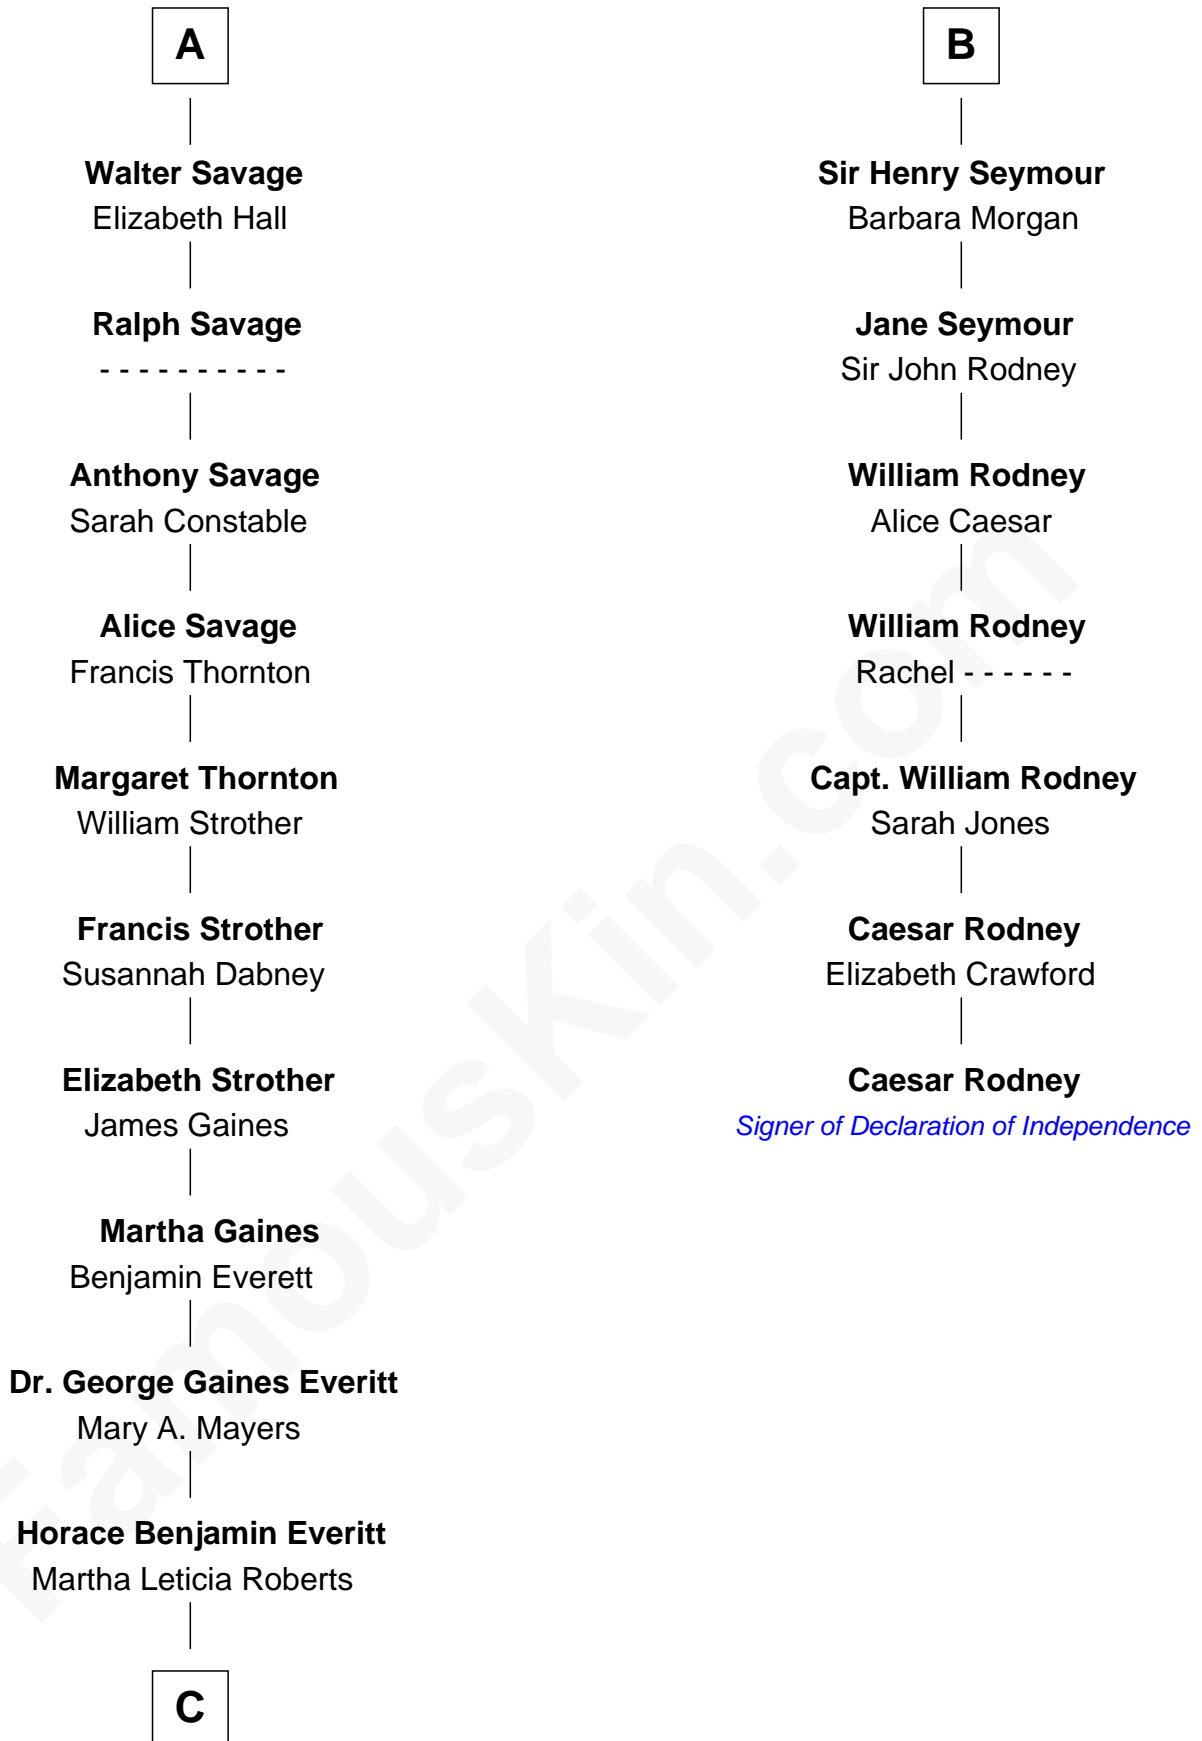

FamousKin.com Relationship Chart of

William H. Macy

TV and Movie Actor

13th cousin 6 times removed of

Caesar Rodney

Signer of the Declaration of Independence

C

—
Mary Lois Everitt
Clement Overstreet