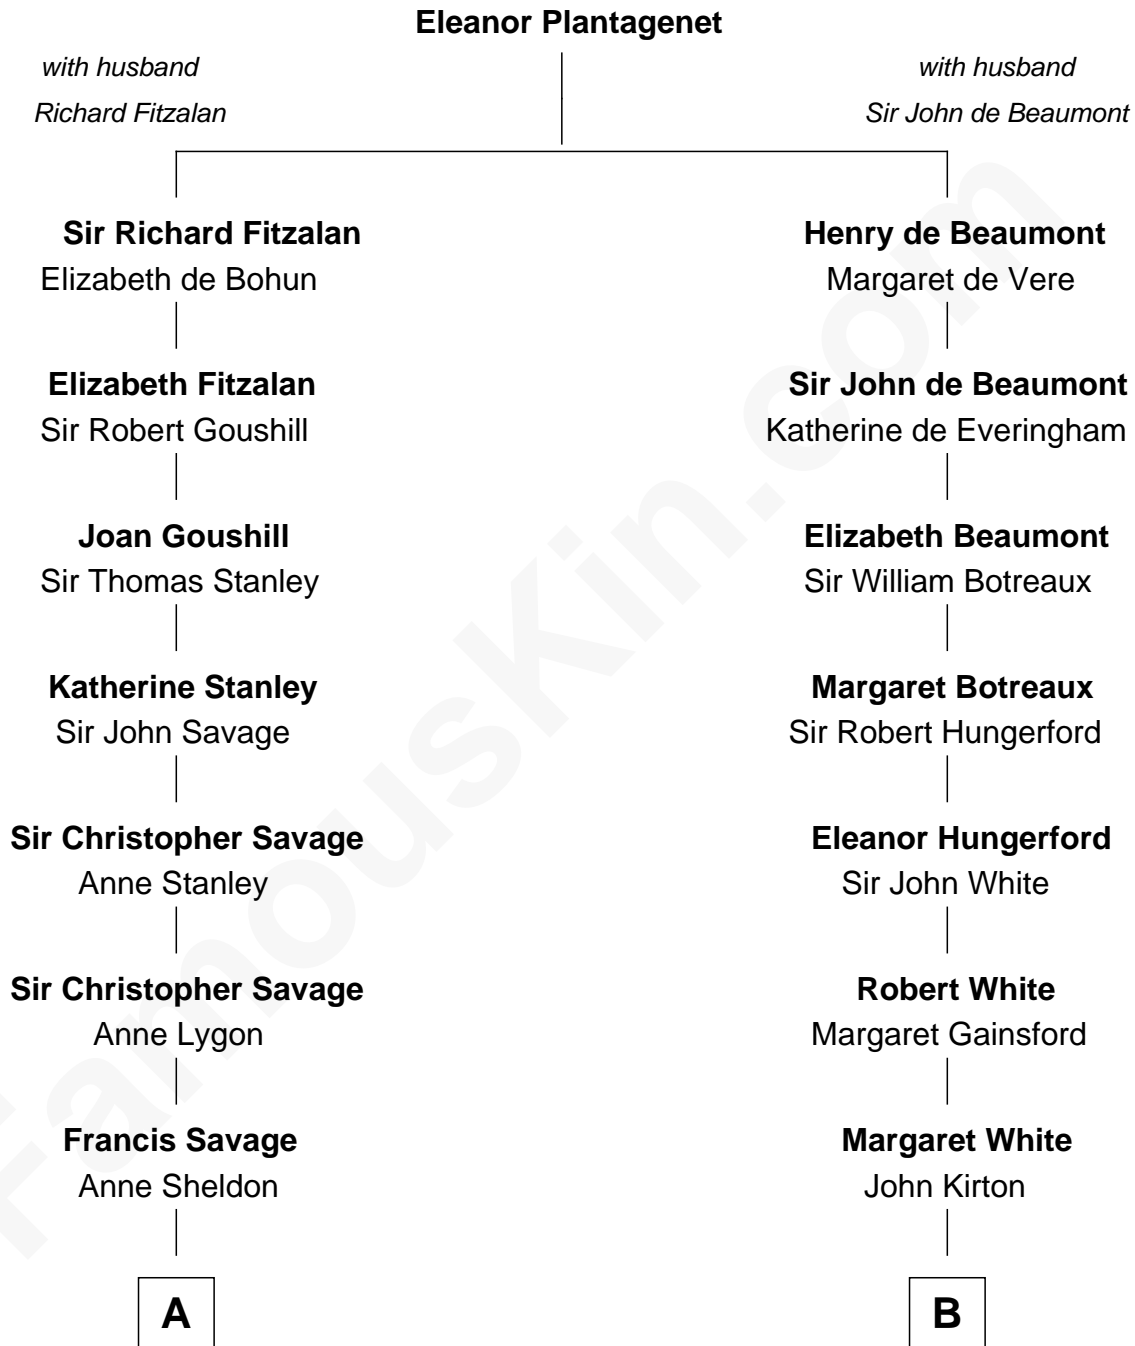

FamousKin.com Relationship Chart of

William H. Macy

TV and Movie Actor

17th cousin 2 times removed of

Sir Charles Tupper

6th Prime Minister of Canada

C

—
Mary Lois Everitt
Clement Overstreet

—
Lois Elizabeth Overstreet
William Hall Macy

—
William H. Macy
TV and Movie Actor

FamousKin.com