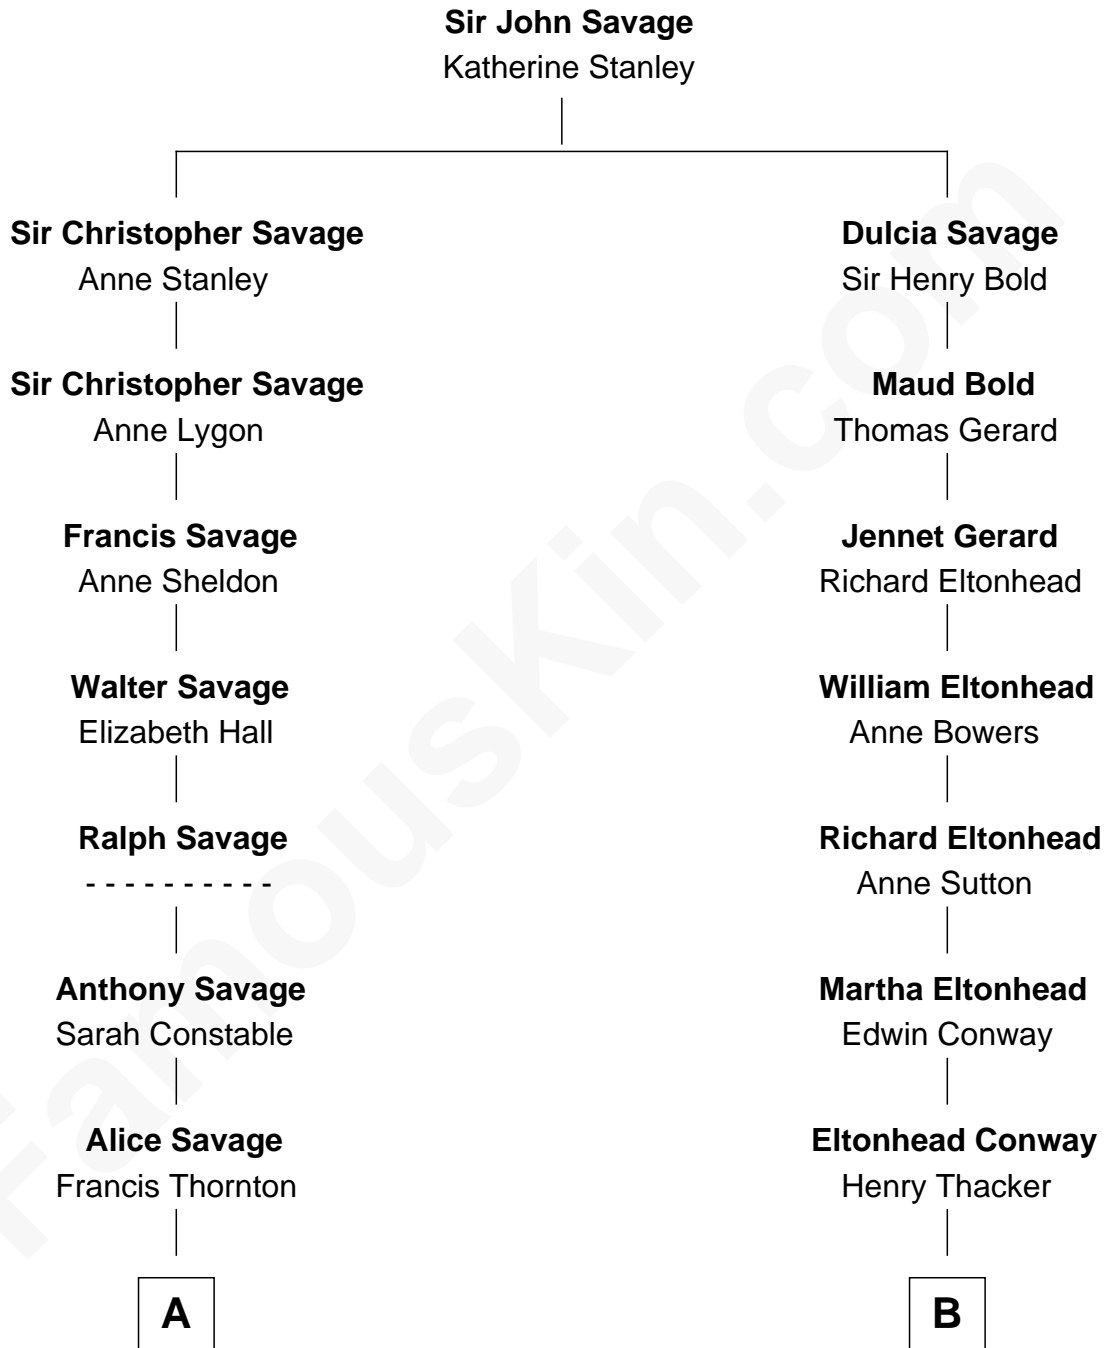

# FamousKin.com Relationship Chart of

**William H. Macy**  
*TV and Movie Actor*

15th cousin 3 times removed of

**Brad Pitt**  
*Movie Actor*

**C**

**Jane Etta Hillhouse**

William Alvin Pitt

**Brad Pitt**

*Movie Actor*

FamousKin.com