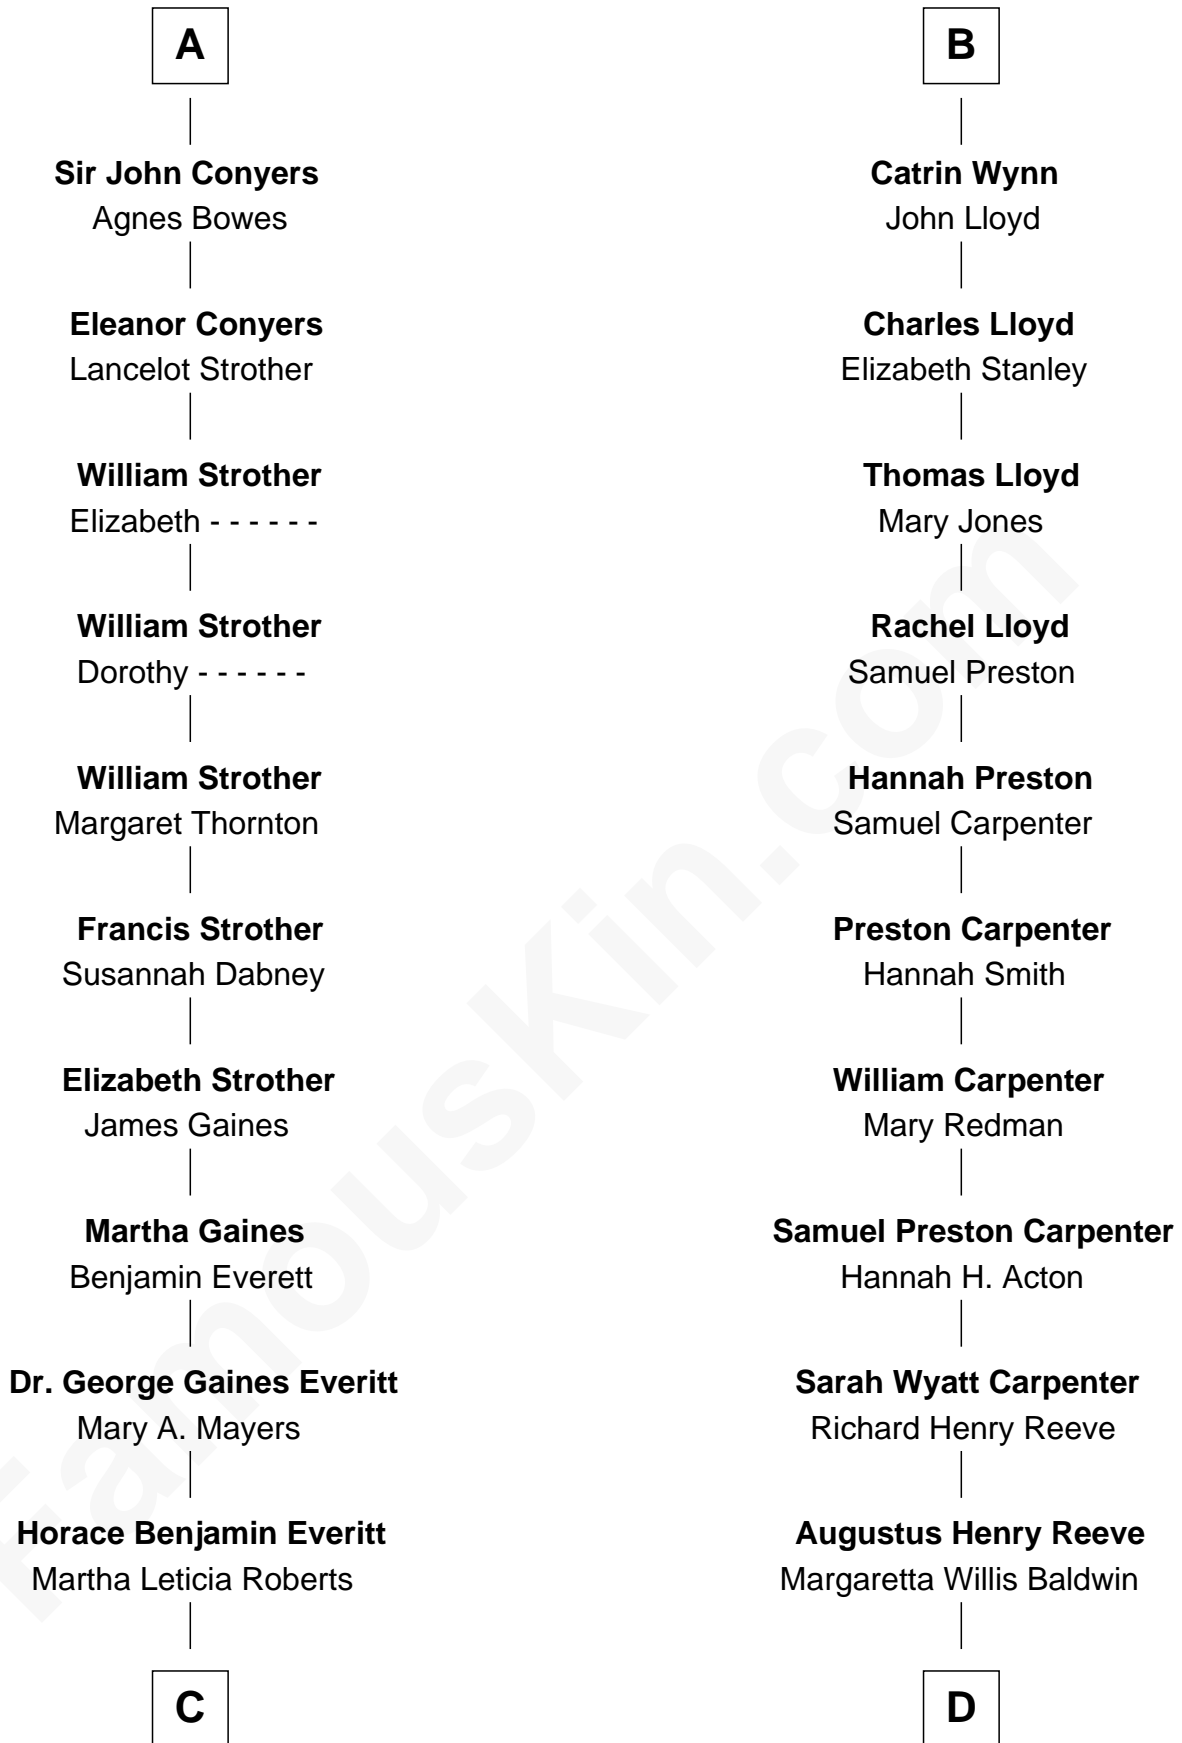

FamousKin.com Relationship Chart of

William H. Macy

TV and Movie Actor

19th cousin of

Christopher Reeve

Movie Actor

Humphrey de Bohun

Joan Fitzalan

Eleanor de Bohun
Sir Thomas Plantagenet

Anne Plantagenet
Sir William Bouchier

Sir John Bouchier
Margaret Berners

Joan Bouchier
Sir Henry Neville

Sir Richard Neville
Anne Stafford

Dorothy Neville
Sir John Dawney

Anne Dawney
Sir George Conyers

A

Mary de Bohun
Henry IV, King of England

Humphrey Plantagenet

Antigone Plantagenet
Henry Grey

Elizabeth Grey
Sir Roger Kynaston

Humphrey Kynaston
Elsbeth ferch Maredudd

Margaret Kynaston
John ap Ieuan ab Owain

Humphrey Wynn
Mawd ferch Oliver

B

FamousKin.com