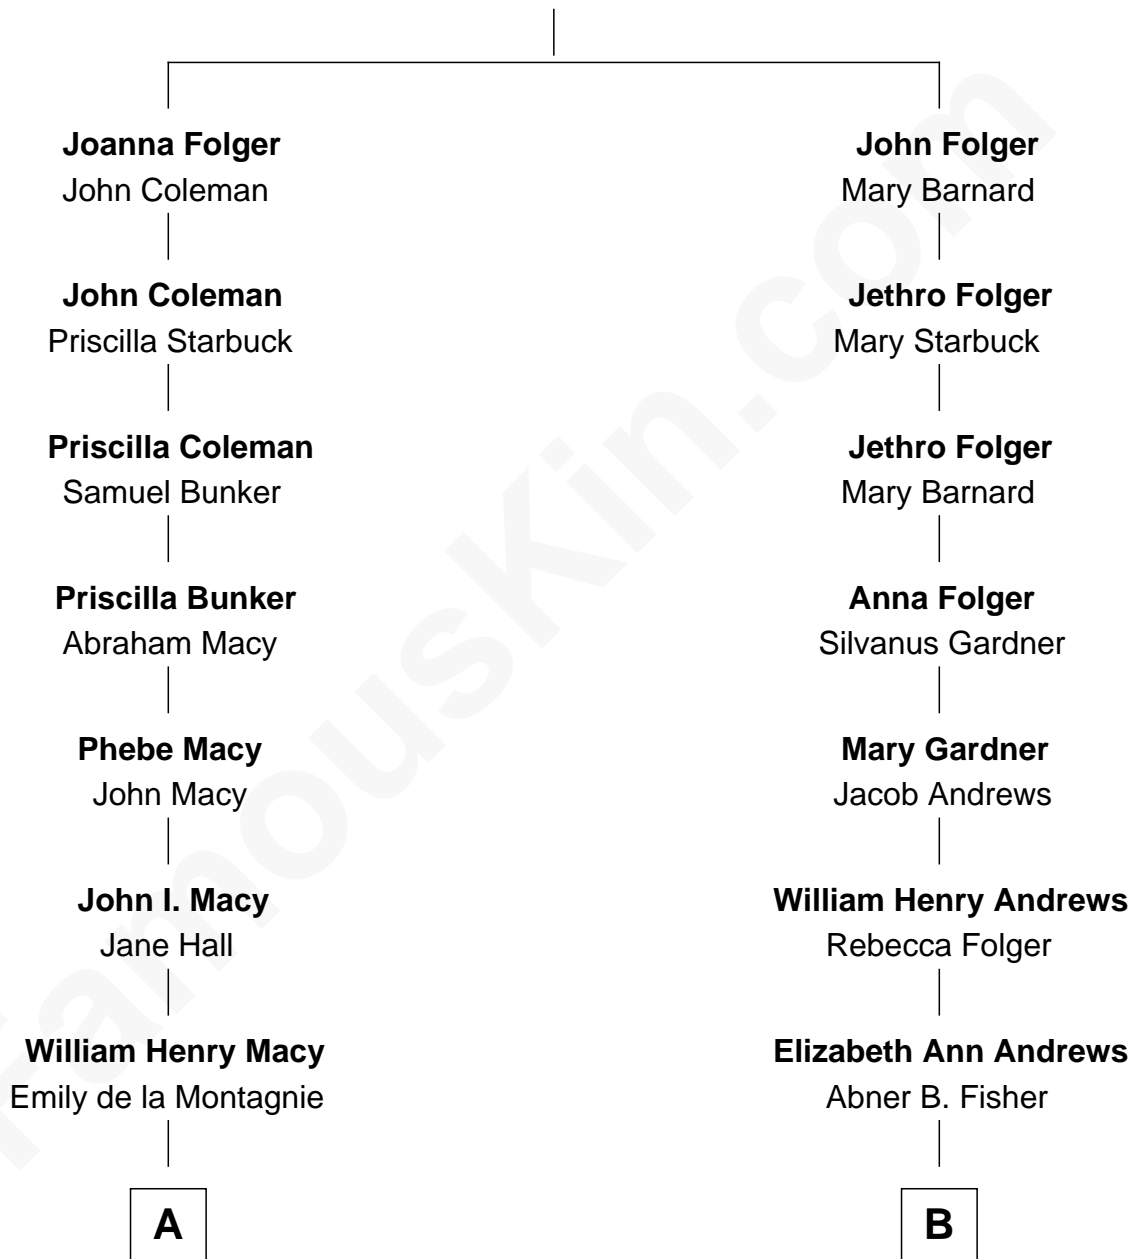

FamousKin.com Relationship Chart of

William H. Macy

TV and Movie Actor

9th cousin 2 times removed of

Amy Poehler

Actress and Comedienne

Peter Folger

Mary Morrill

A

Albert Hall Macy
Elizabeth C. Somerville

William Hall Macy
Lois Elizabeth Overstreet

William H. Macy
TV and Movie Actor

B

Eugene B. Fisher
Frances Catharine Baxendale

Elizabeth Adelaide Fisher
James S. Andrews

Anna Marie Andrews
Carl Poehler

William Grinstead Poehler
Eileen Frances Milmore

Amy Poehler
Actress and Comedienne