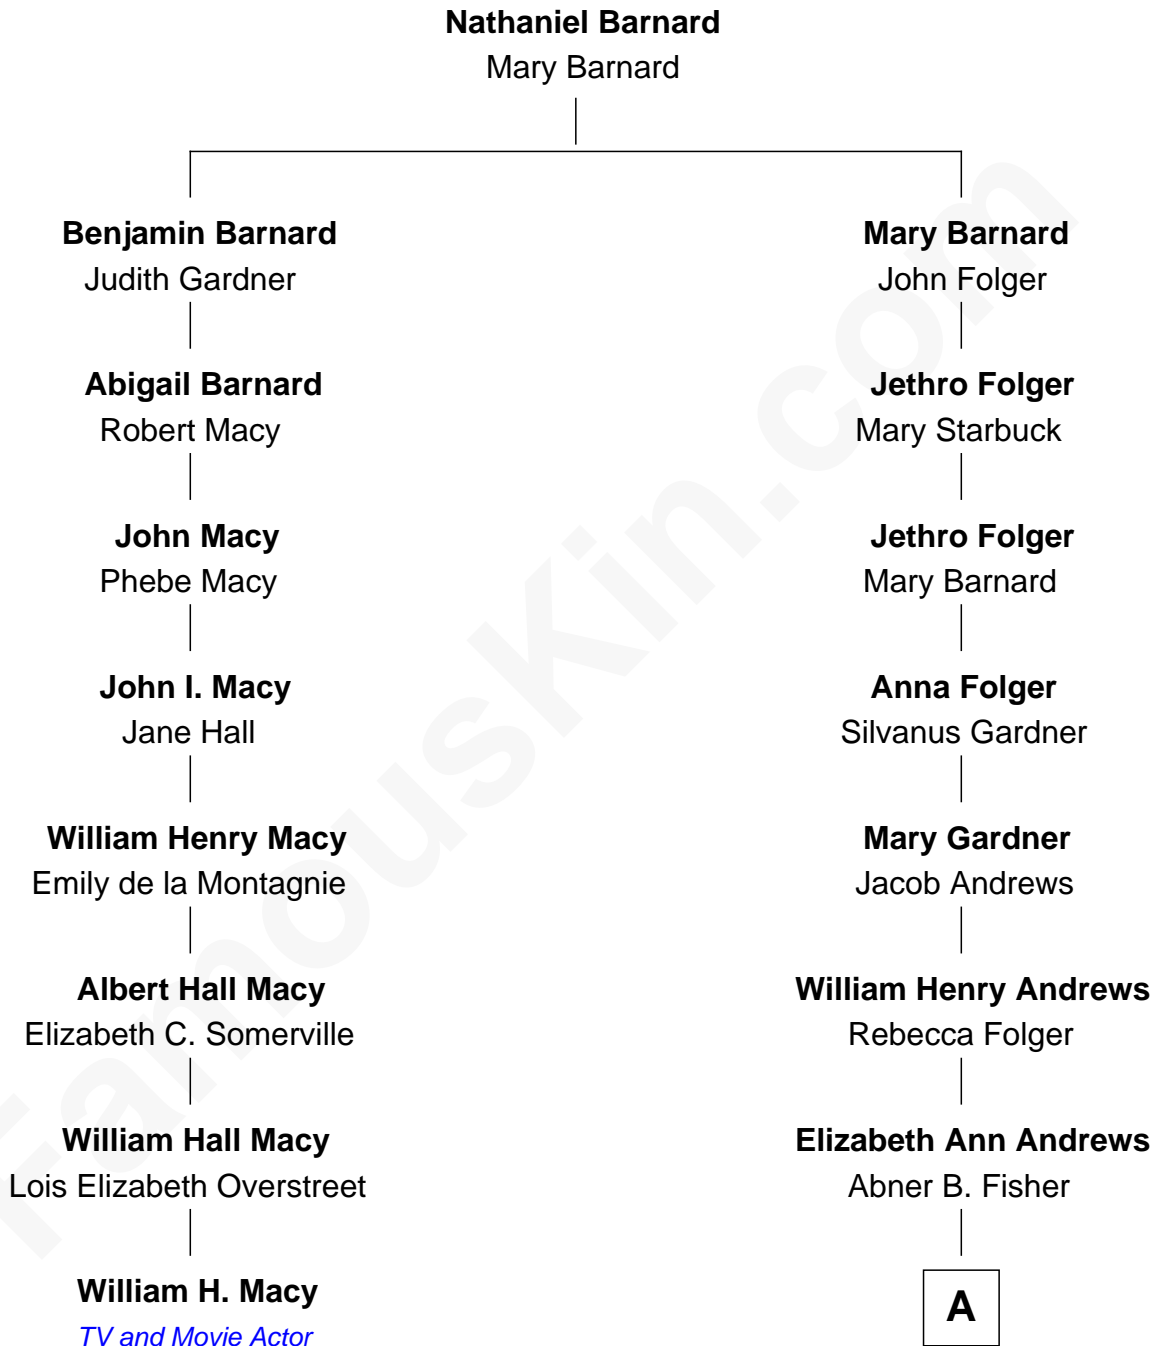

FamousKin.com Relationship Chart of

William H. Macy

TV and Movie Actor

7th cousin 4 times removed of

Amy Poehler

Actress and Comedienne

A

Eugene B. Fisher

Frances Catharine Baxendale

Elizabeth Adelaide Fisher

James S. Andrews

Anna Marie Andrews

Carl Poehler

William Grinstead Poehler

Eileen Frances Milmore

Amy Poehler