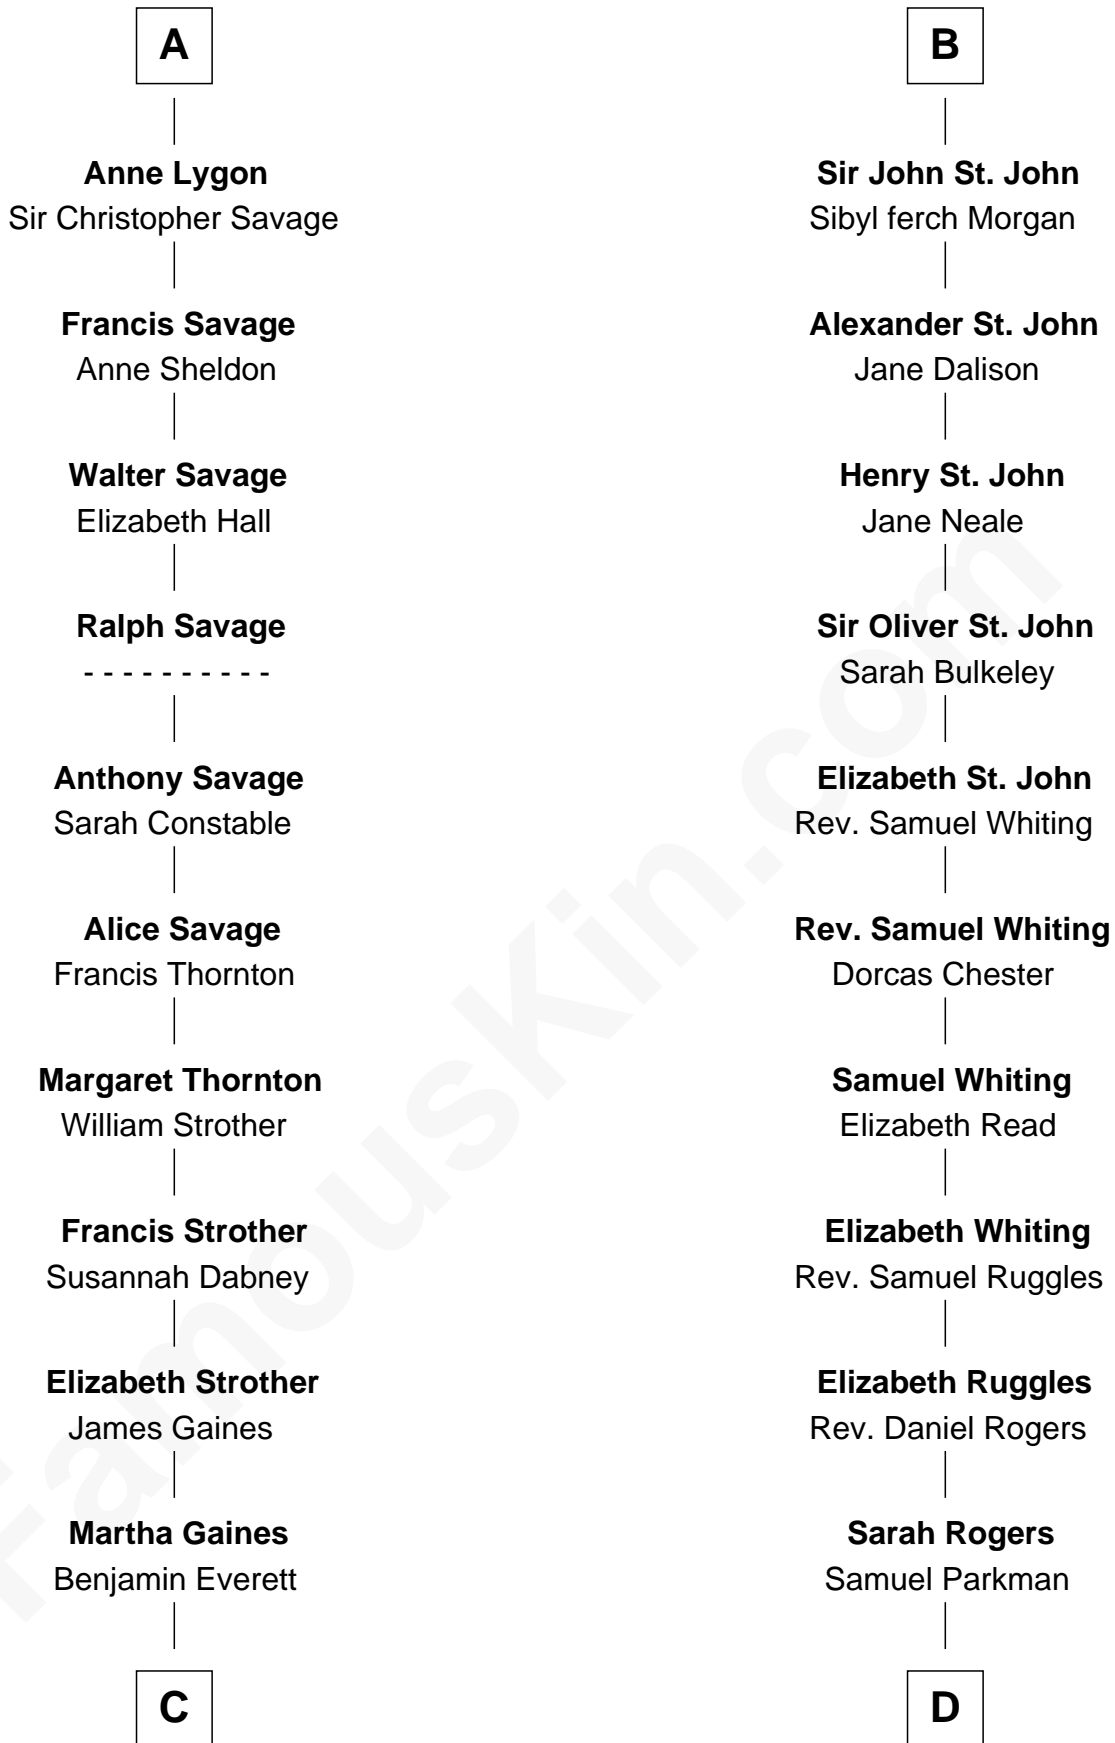

FamousKin.com

Relationship Chart of

William H. Macy

TV and Movie Actor

19th cousin 2 times removed of

Colonel Robert Gould Shaw

U.S. Civil War leader of film "Glory" fame

Sir Walter de Beauchamp

Alice de Tony

C

Dr. George Gaines Everitt

Mary A. Mayers

Horace Benjamin Everitt

Martha Leticia Roberts

Mary Lois Everitt

Clement Overstreet

Sarah Blake Sturgis

Colonel Robert Gould Shaw

Main character in film "Glory"